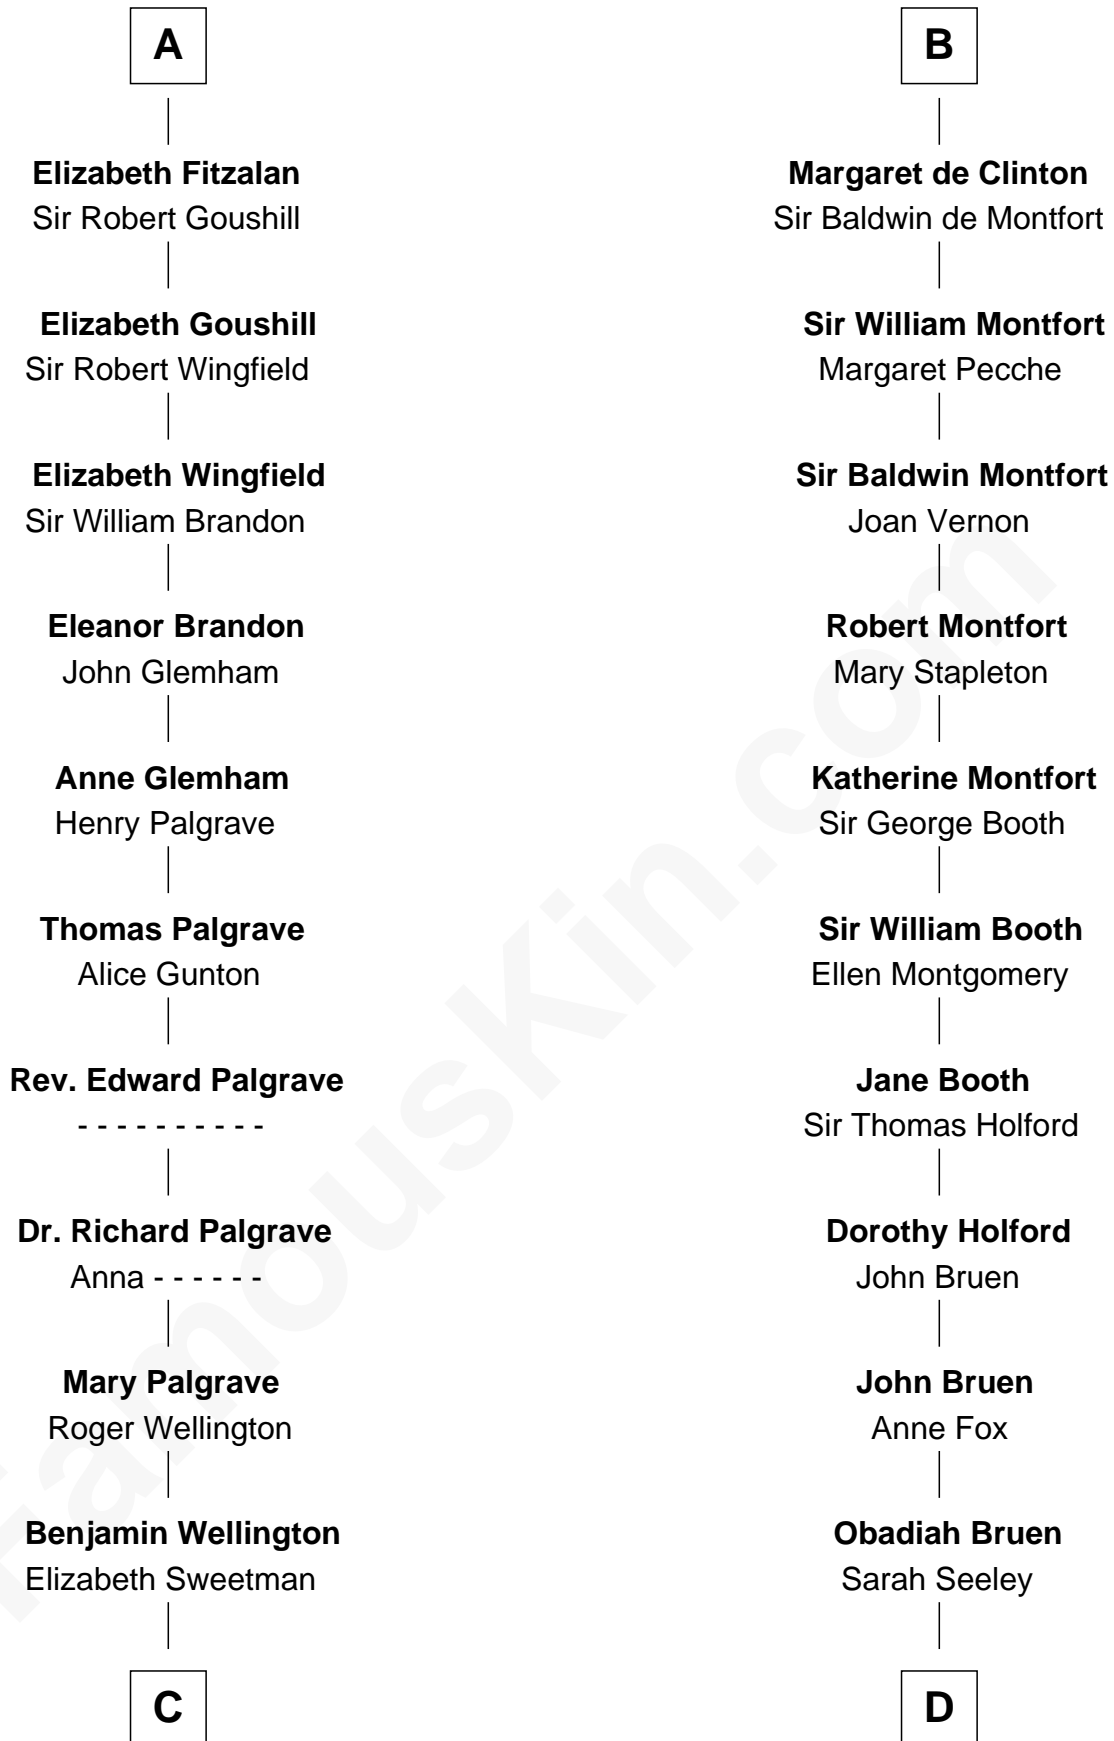

FamousKin.com

Relationship Chart of

Shubael D. Childs

Founder of S.D. Childs & Company

21st cousin of

Abraham Baldwin

Signer of the U.S. Constitution

C

Elizabeth Wellington

John Fay

Benjamin Fay

Martha Miles

Benjamin Fay

Beulah Stow

Beulah Fay

Josiah Childs

Bathsheba Stone

Michael Baldwin

Lucy Dudley

Abraham Baldwin

Signer of the U.S. Constitution