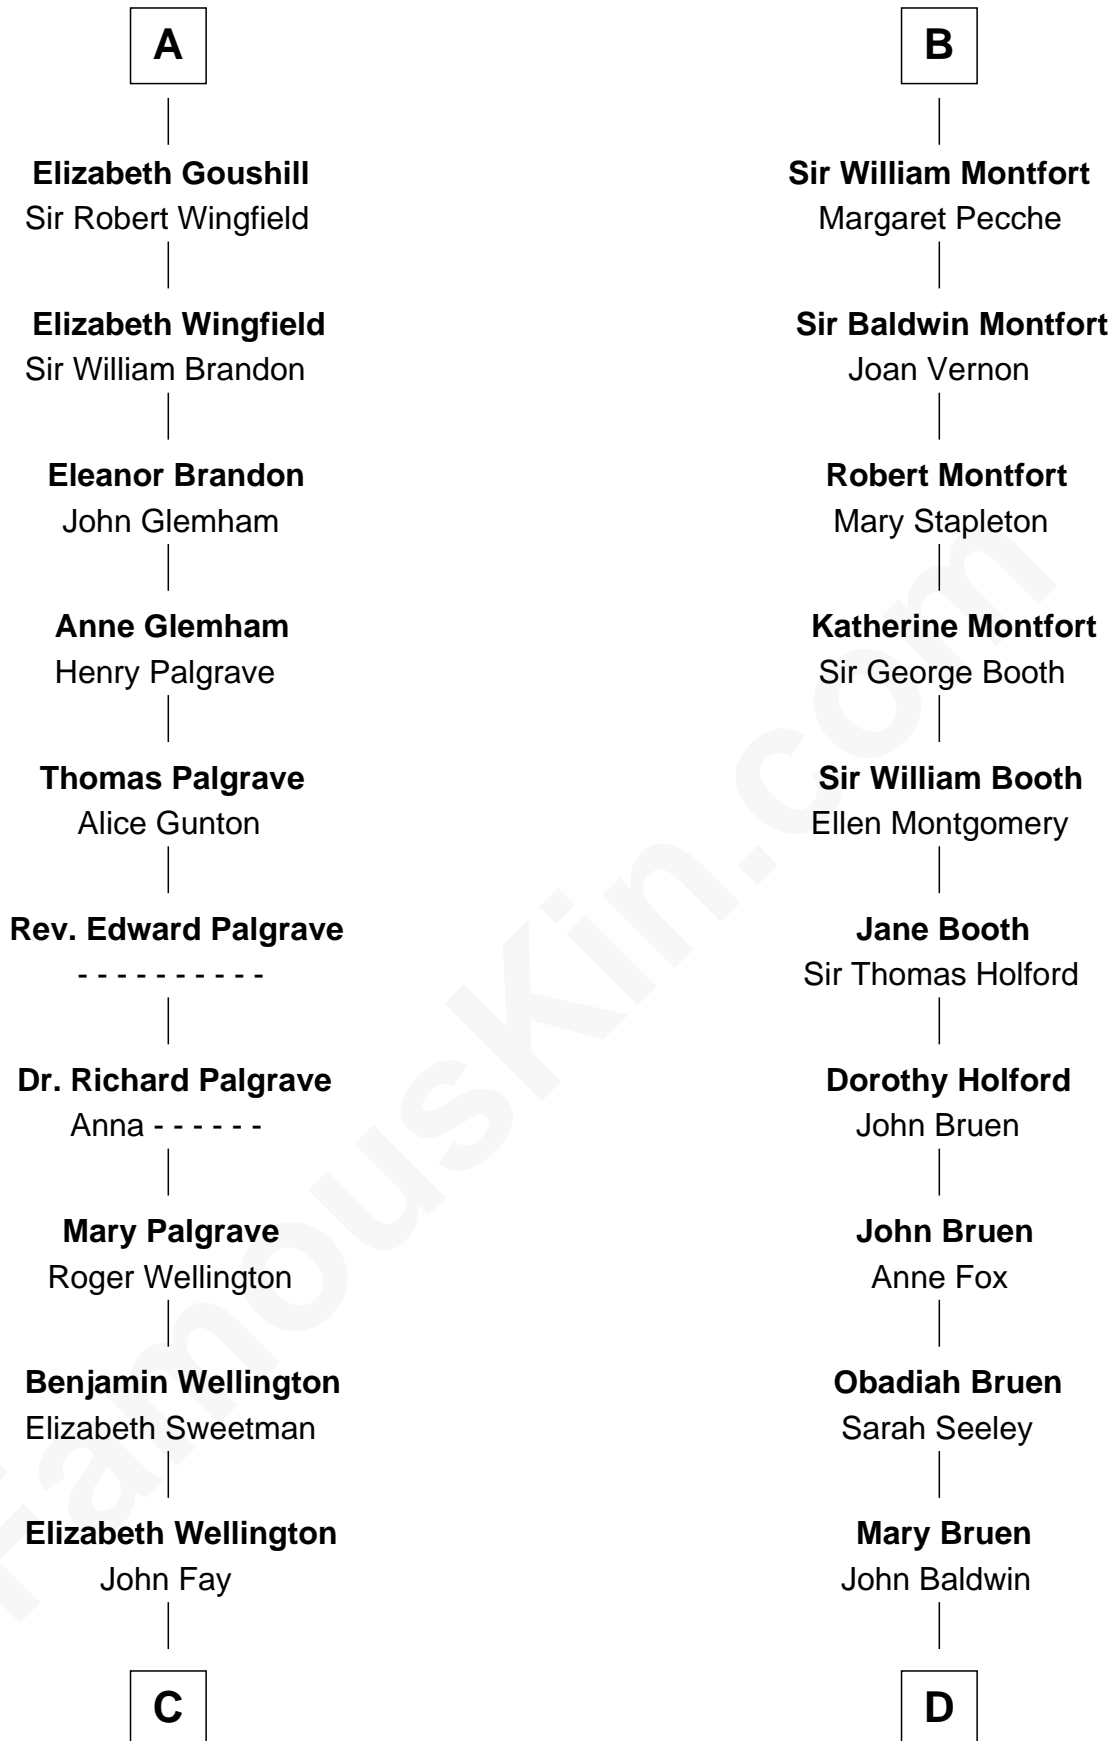

FamousKin.com

Relationship Chart of

Shubael D. Childs

Founder of S.D. Childs & Company

20th cousin of

Abraham Baldwin

Signer of the U.S. Constitution

C

Michael Baldwin
Lucy Dudley

Abraham Baldwin

Signer of the U.S. Constitution