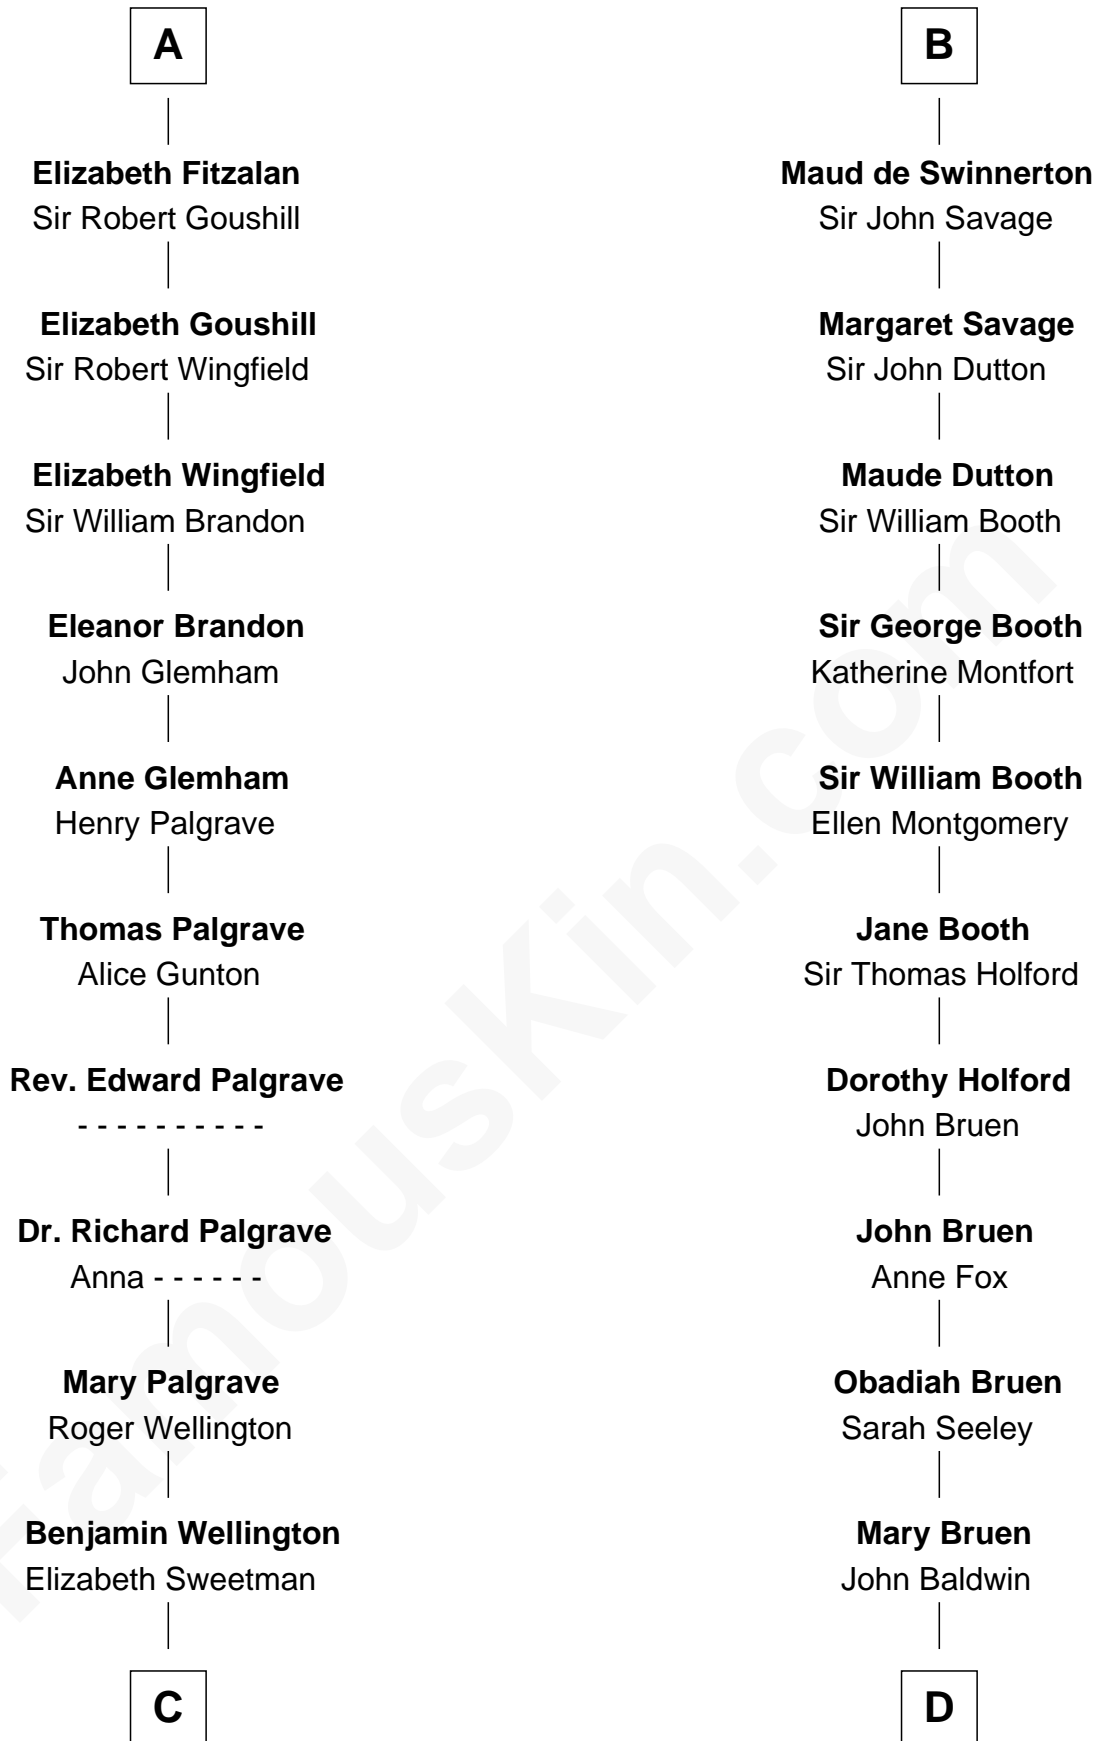

## Relationship Chart of

### Shubael D. Childs

*Founder of S.D. Childs & Company*

20th cousin 1 time removed of

### Abraham Baldwin

*Signer of the U.S. Constitution*

**C**

**Elizabeth Wellington**

John Fay

**Benjamin Fay**

Martha Miles

**Benjamin Fay**