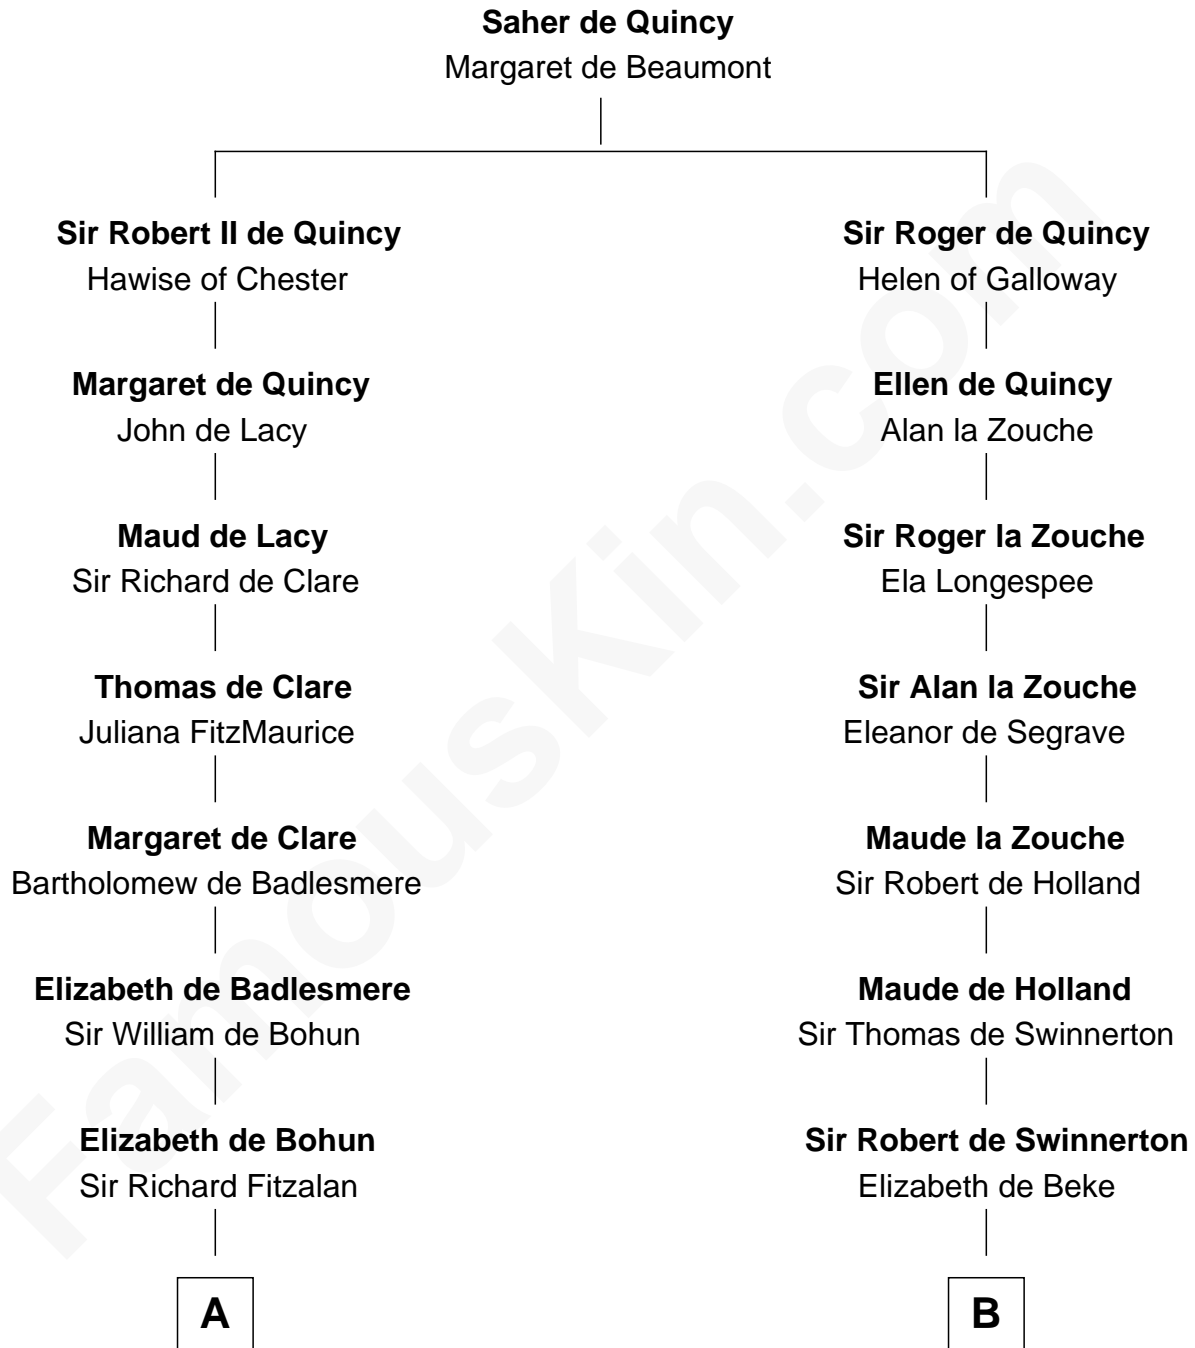

Abraham Baldwin

Signer of the U.S. Constitution