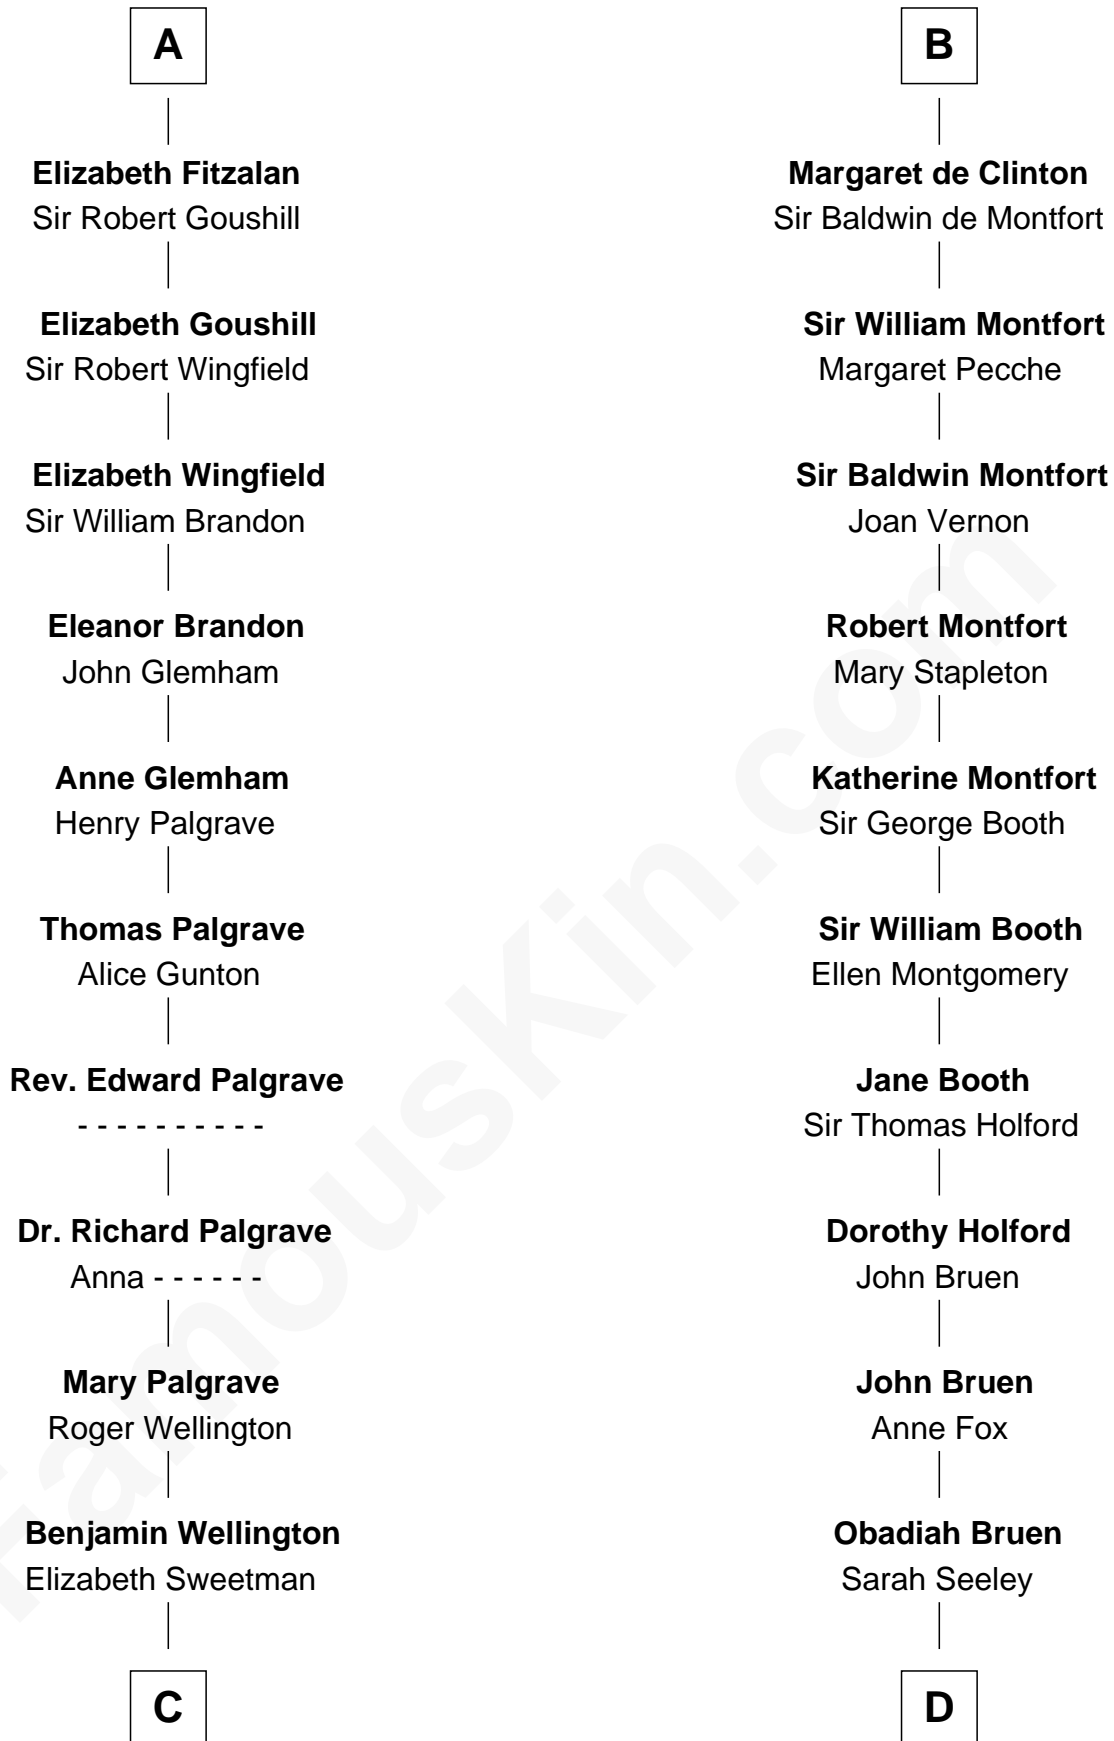

## Relationship Chart of

### Shubael D. Childs

*Founder of S.D. Childs & Company*

21st cousin of

### Abraham Baldwin

*Signer of the U.S. Constitution*

**John FitzGilbert**  
Sybilla of Salisbury

**C**

**Elizabeth Wellington**

John Fay

**Benjamin Fay**

Martha Miles