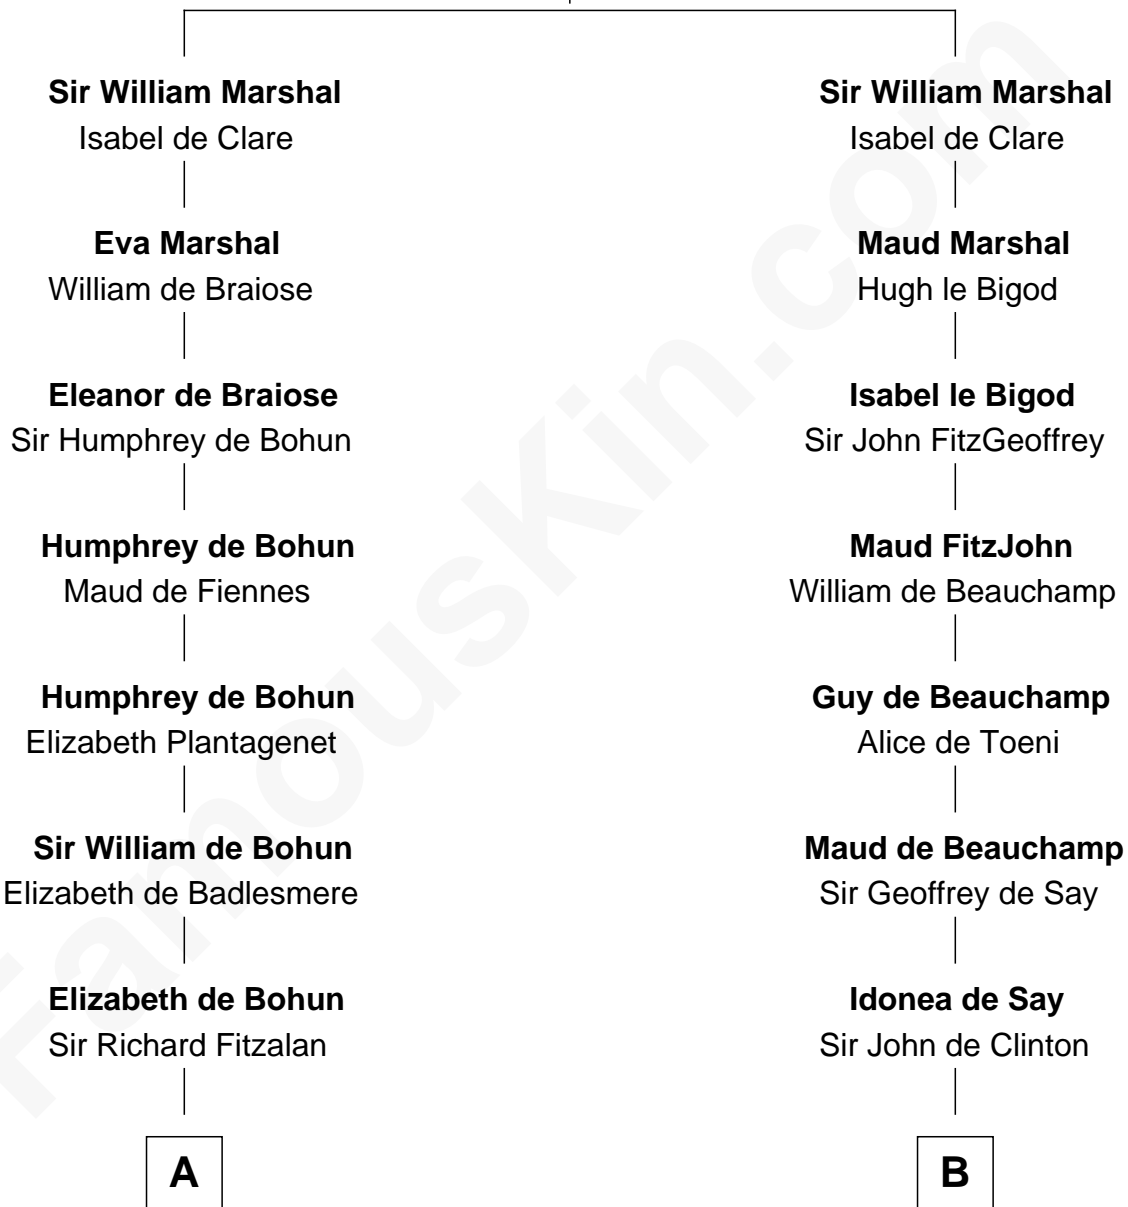

## Relationship Chart of

### Shubael D. Childs

*Founder of S.D. Childs & Company*

21st cousin of

### Abraham Baldwin

*Signer of the U.S. Constitution*

**John FitzGilbert**  
Sybilla of Salisbury

**C**

**Elizabeth Wellington**

John Fay

**Benjamin Fay**

Martha Miles