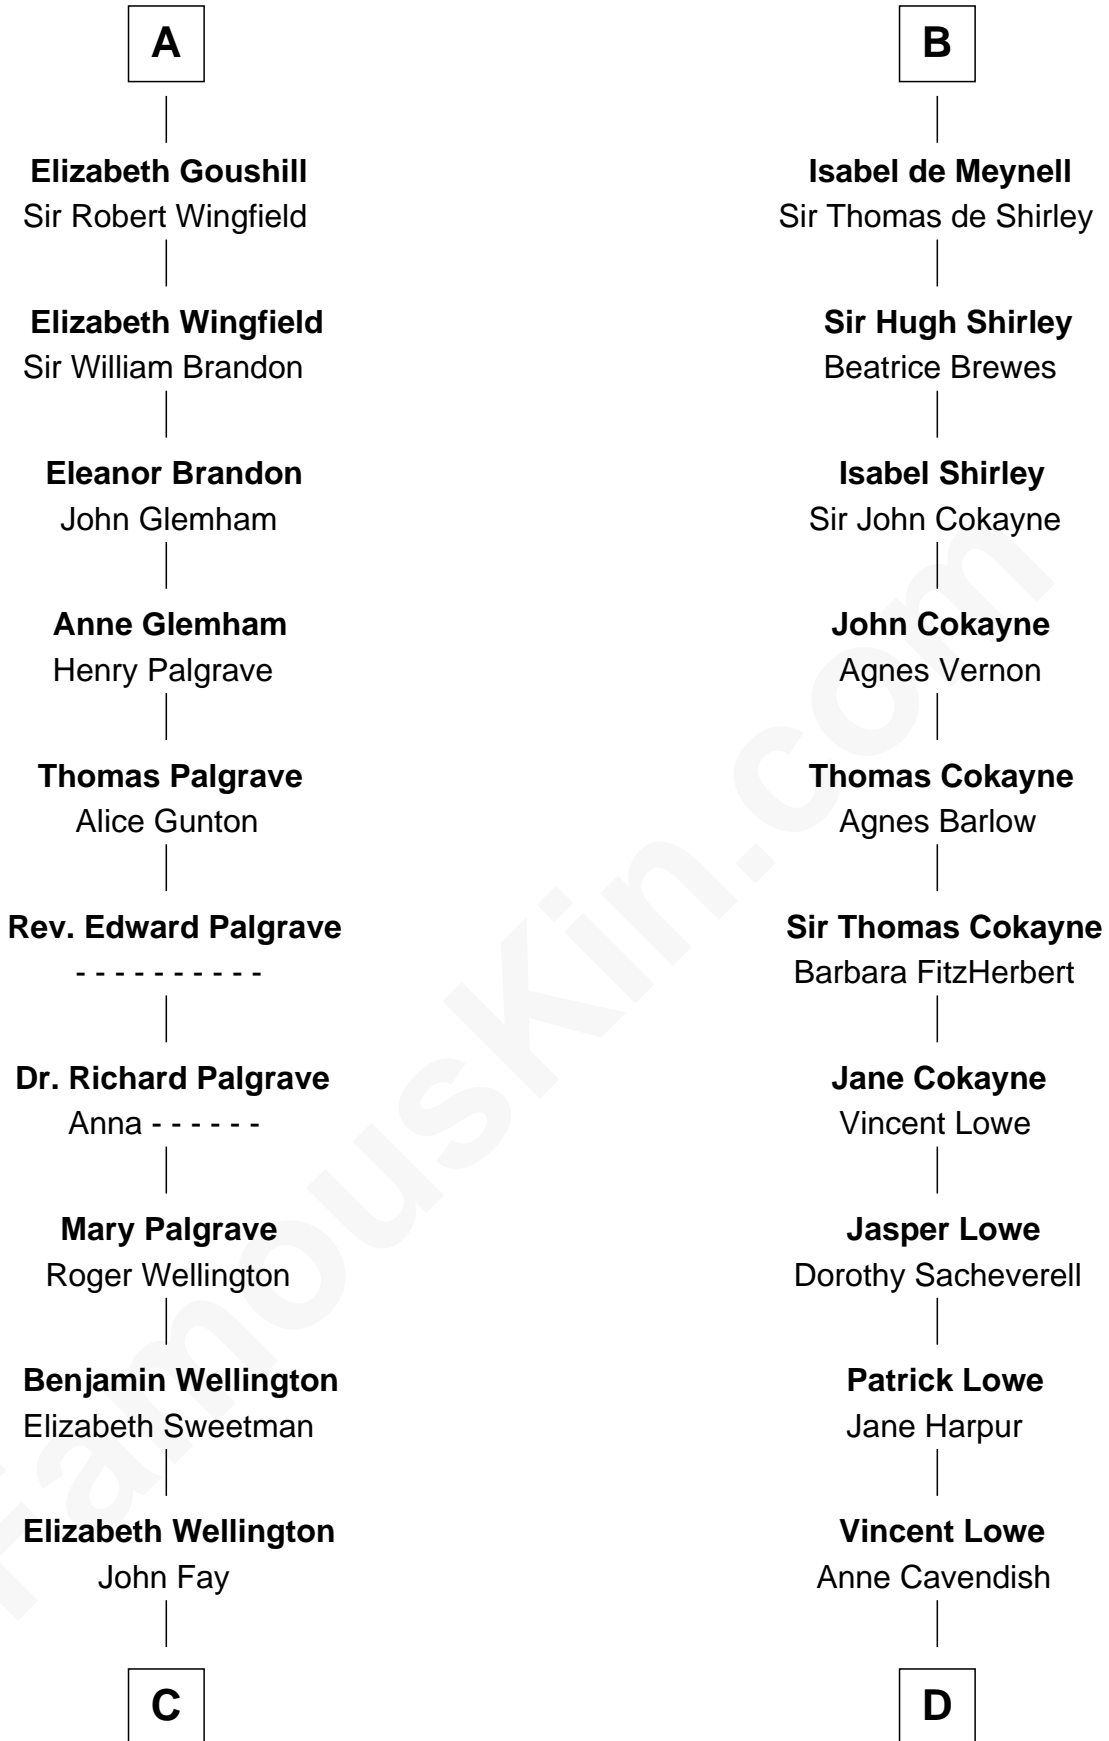

## Relationship Chart of

### Shubael D. Childs

*Founder of S.D. Childs & Company*

20th cousin 1 time removed of

### Charles Carroll

*Signer of the Declaration of Independence*

**C**

**Benjamin Fay**  
Martha Miles

**Benjamin Fay**  
Beulah Stow

**Beulah Fay**  
Josiah Childs

**Shubael D. Childs**  
*Founder of S.D. Childs & Company*