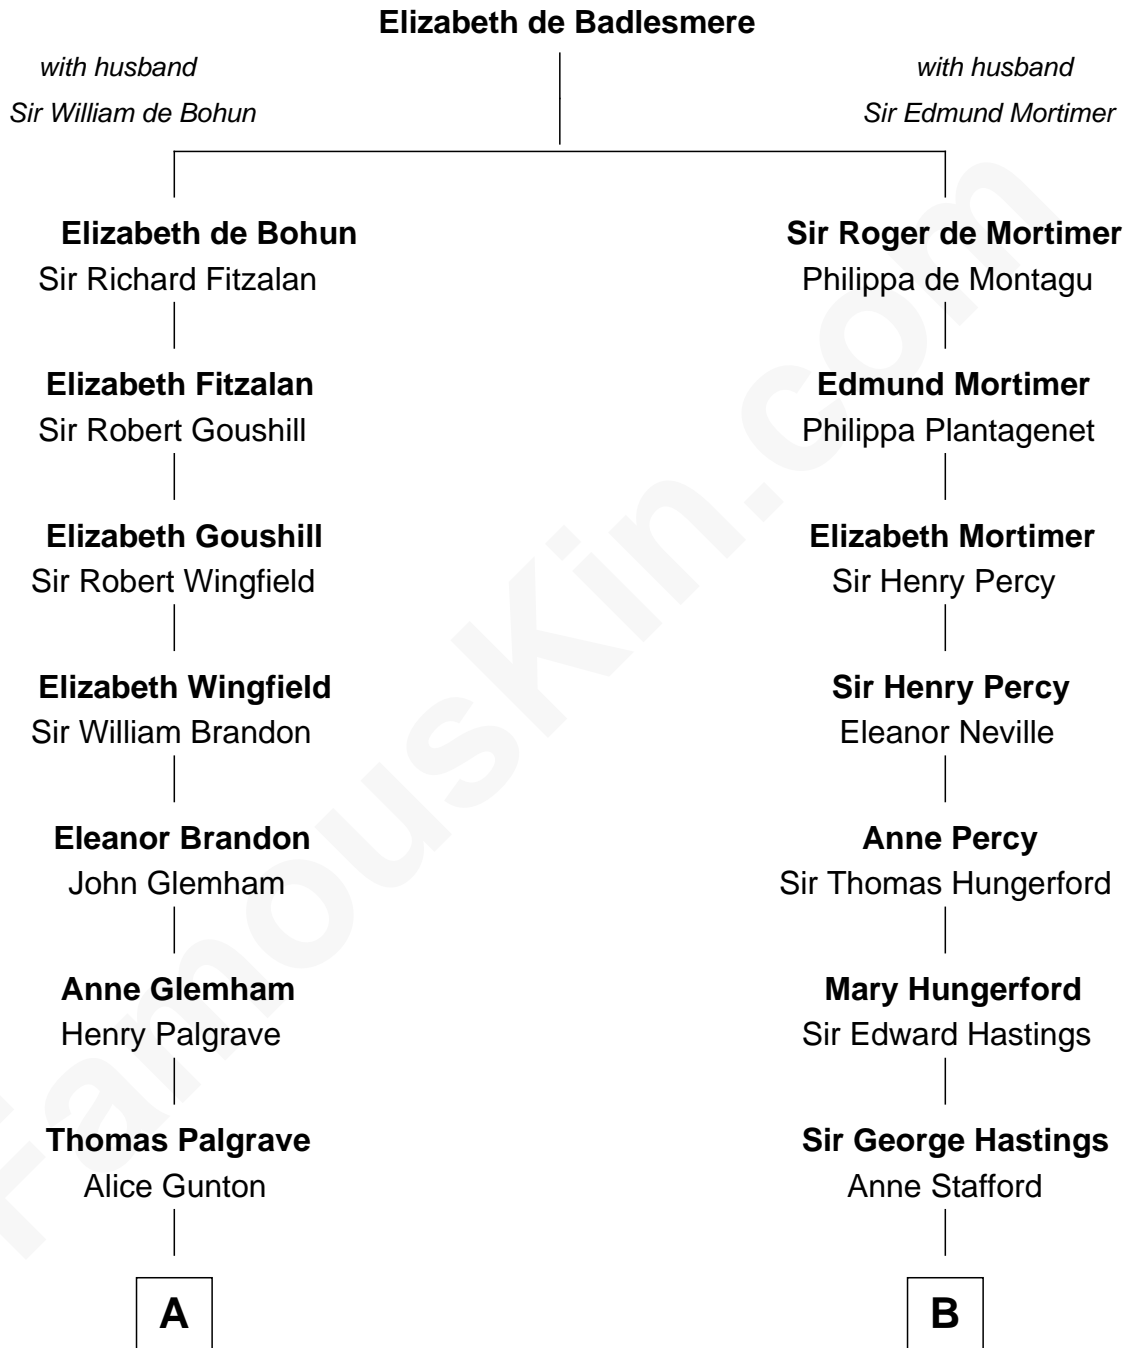

FamousKin.com

Relationship Chart of

Shubael D. Childs

Founder of S.D. Childs & Company

15th cousin 3 times removed of

E. M. Forster
English Novelist

C

Edward Morgan Llewellyn Forster

Alice Clara Whichelo

E. M. Forster

English Novelist

FamousKin.com