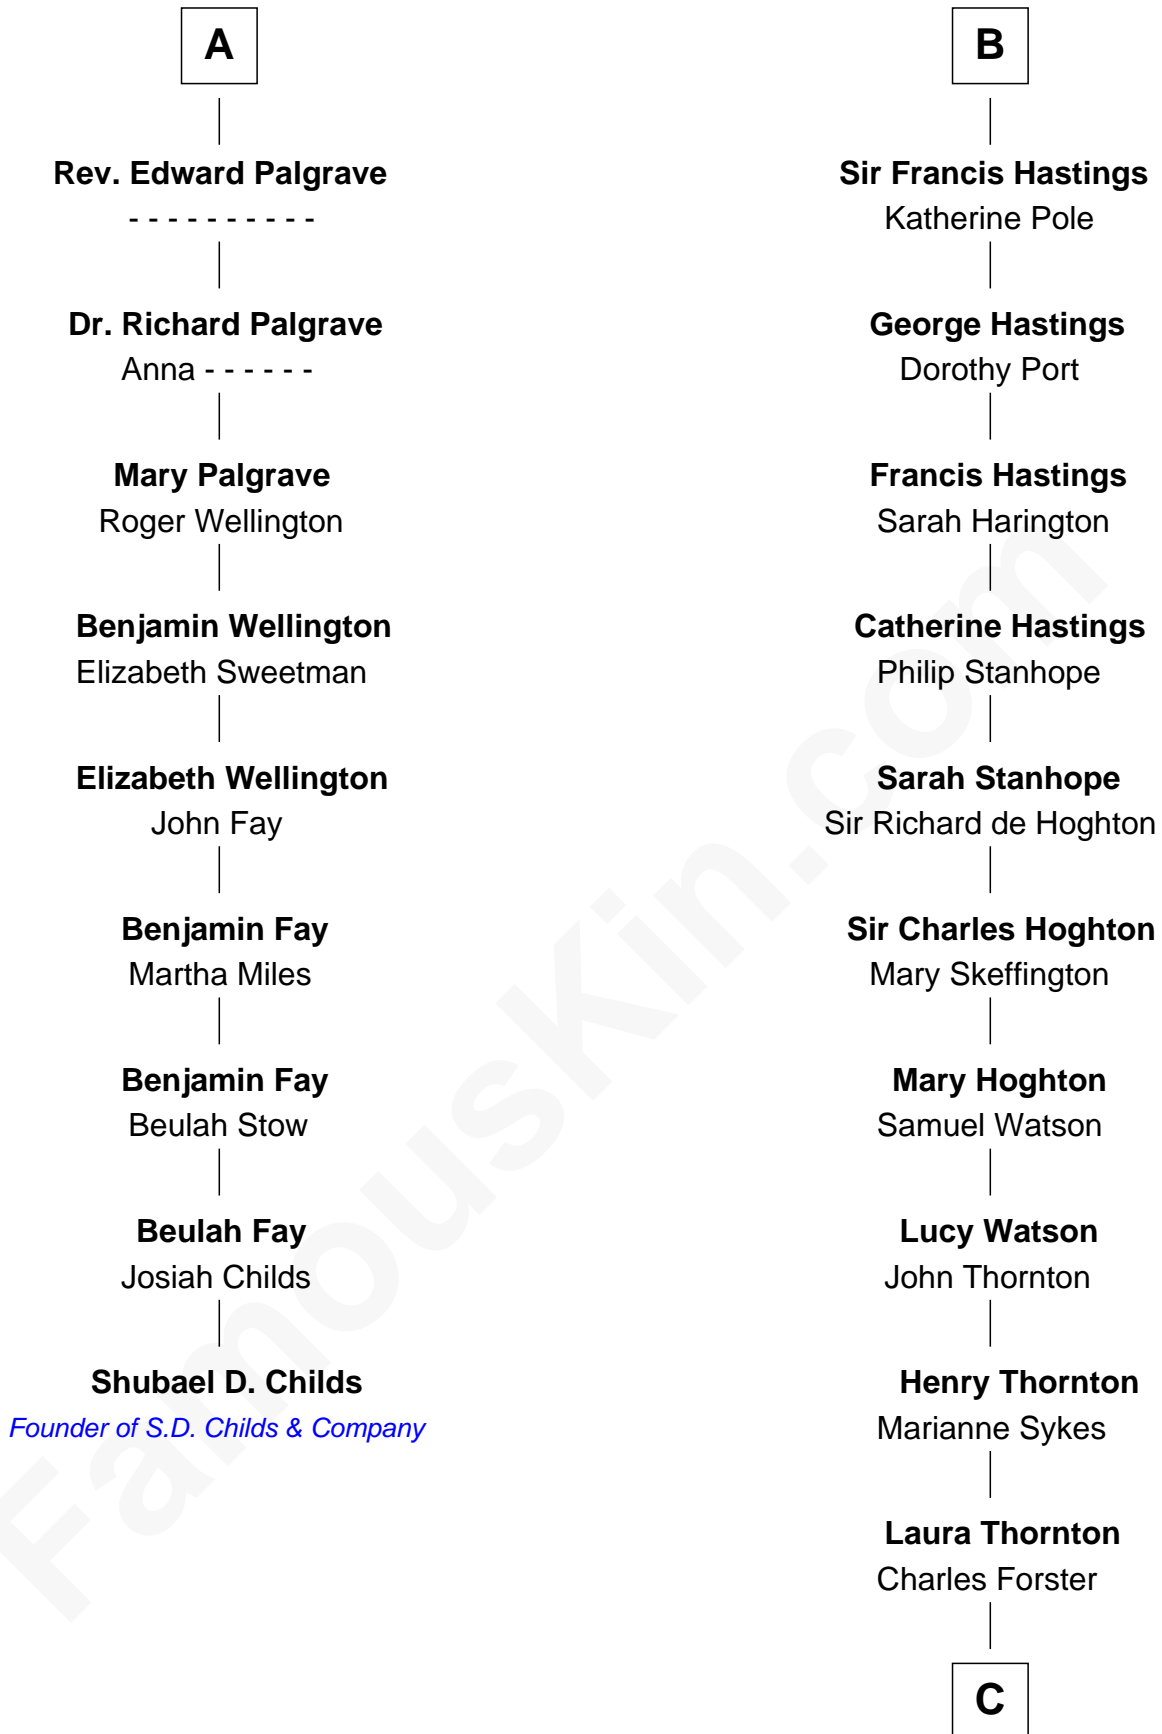

FamousKin.com

Relationship Chart of

Shubael D. Childs

Founder of S.D. Childs & Company

15th cousin 3 times removed of

E. M. Forster
English Novelist

C

Edward Morgan Llewellyn Forster

Alice Clara Whichelo

E. M. Forster

English Novelist

FamousKin.com