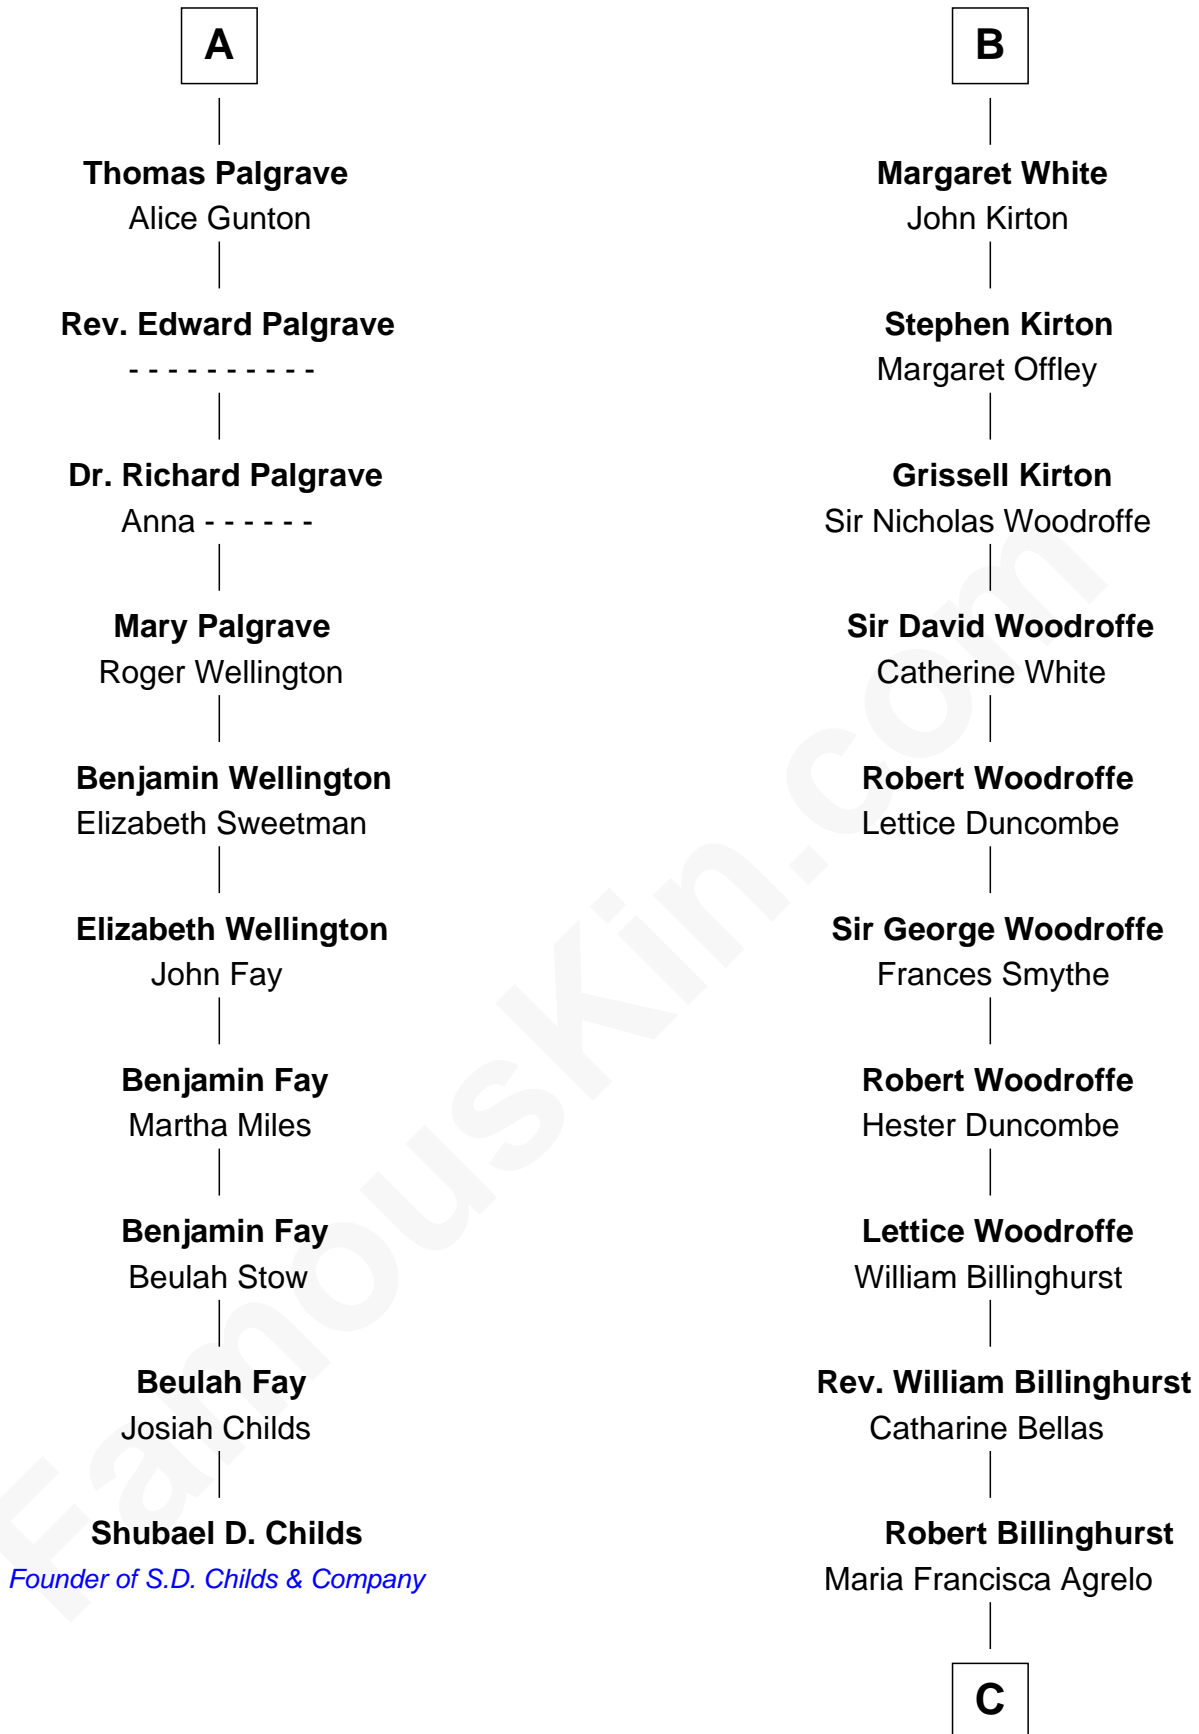

### Guillermo Billinghurst

*31st President of Peru*

**Bartholomew de Badlesmere**

Margaret de Clare

**Elizabeth de Badlesmere**

Sir William de Bohun

**Elizabeth de Bohun**

Sir Richard Fitzalan

**Anne Glemham**

Henry Palgrave

**A**

**Maud de Badlesmere**

John de Vere

**Margaret de Vere**

Henry de Beaumont

**Sir John de Beaumont**

Katherine de Everingham

**Elizabeth Beaumont**

Sir William Botreaux

**Margaret Botreaux**

Sir Robert Hungerford

**Eleanor Hungerford**

Sir John White

**Robert White**

Margaret Gainsford

**B**

C

Guillermo Eugenio Billinghurst

Belisaria Angulo

Guillermo Billinghurst

*31st President of Peru*

FamousKin.com