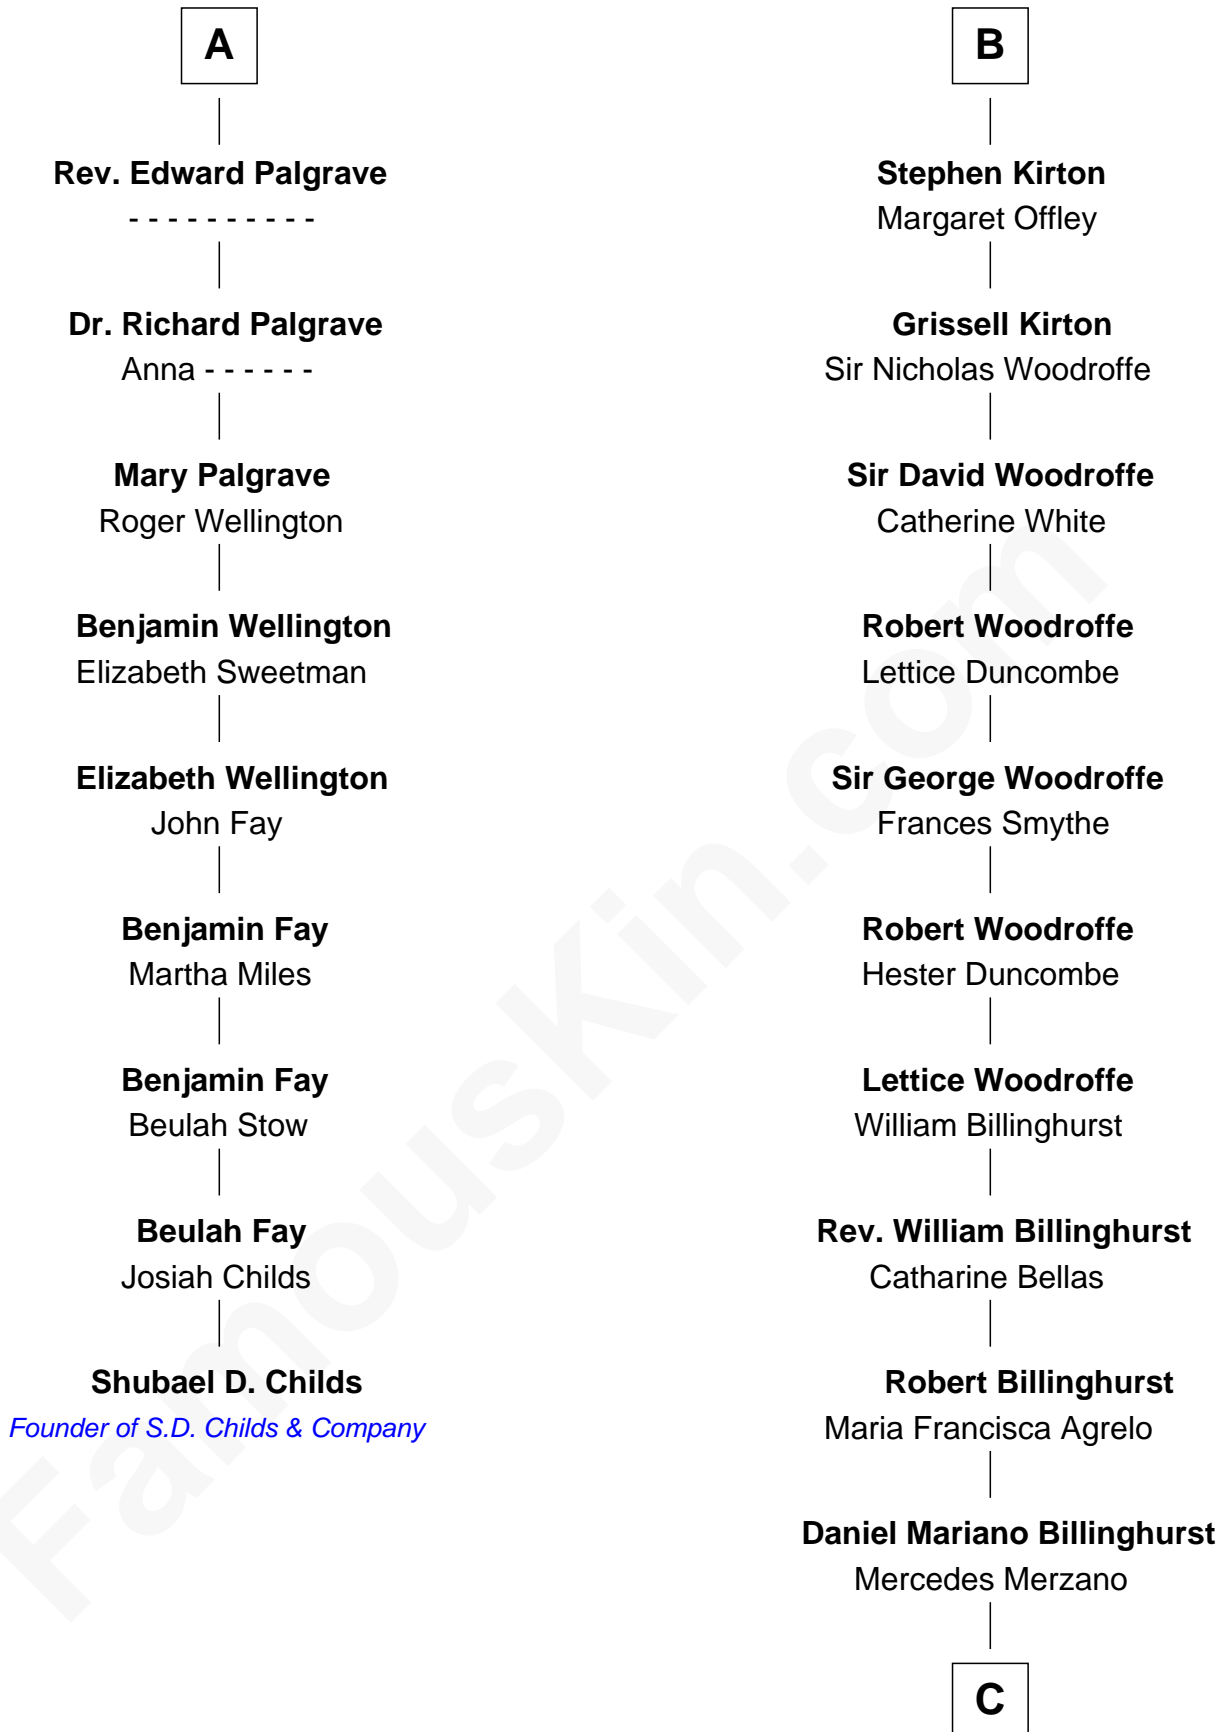

FamousKin.com

Relationship Chart of

Shubael D. Childs

Founder of S.D. Childs & Company

15th cousin 4 times removed of

Susana Ferrari Billinghamurst

Argentine Aviation Pioneer

C

Lisandro Billinghamurst

Ana Kidd

Rosa Laureana Billinghamurst

Alfredo Ferrari

Susana Ferrari Billinghamurst

Argentine Aviation Pioneer

FamousKin.com