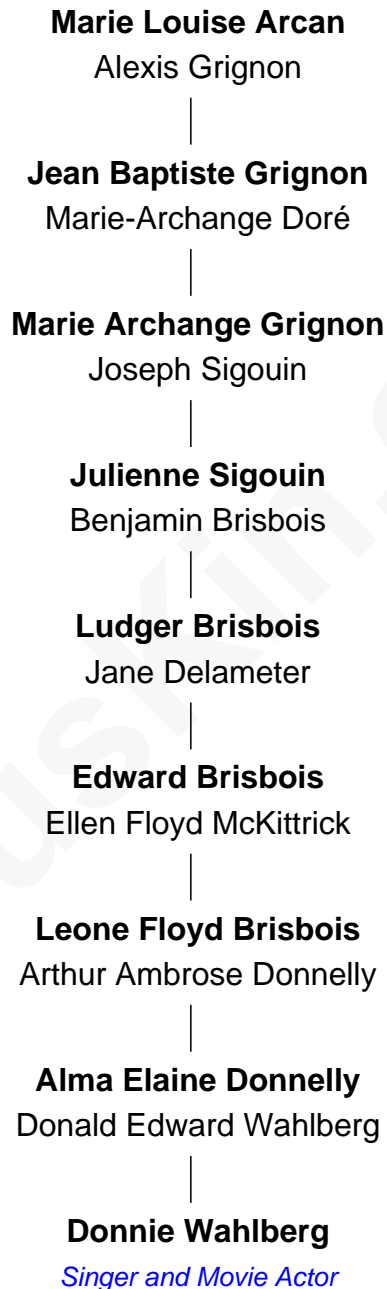

**FamousKin.com**  
**Relationship Chart of**  
**Marie Louise Arcan**  
( - 1808)

**6th Great-grandmother of**  
**Donnie Wahlberg**  
*Singer and Movie Actor*

Donnie Wahlberg photo by [Thomas Atilla Lewis](#) (CC BY 2.0)