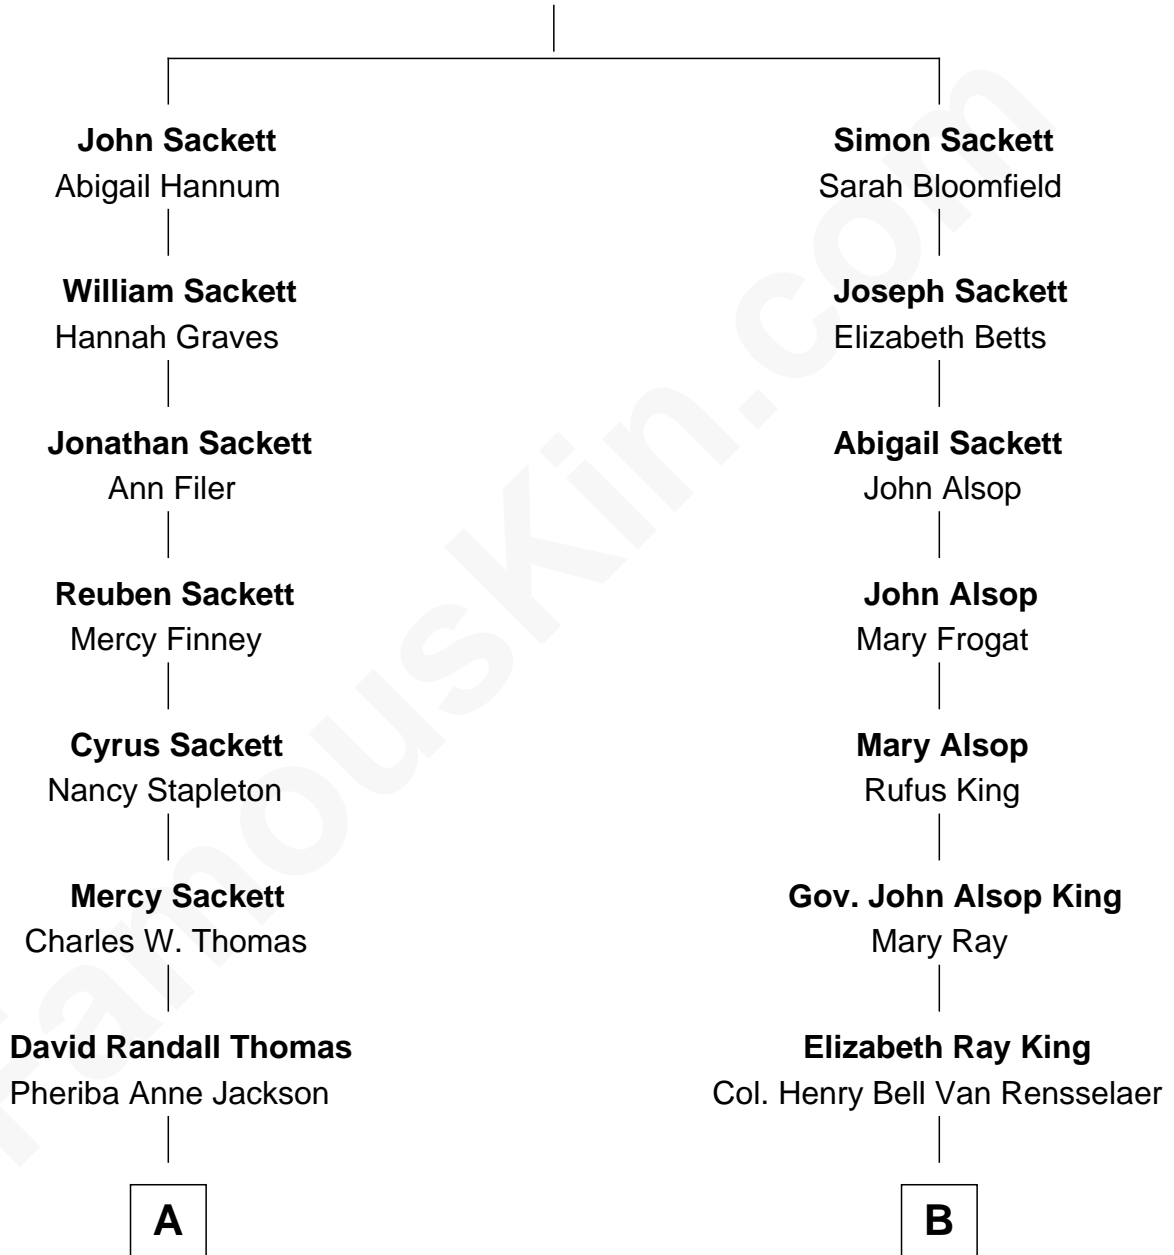

FamousKin.com Relationship Chart of

Lowell Thomas

Radio and TV Commentator

8th cousin 1 time removed of

Jane Wyatt

TV and Movie Actress

Simon Sackett

Isabel Pearce

FamousKin.com