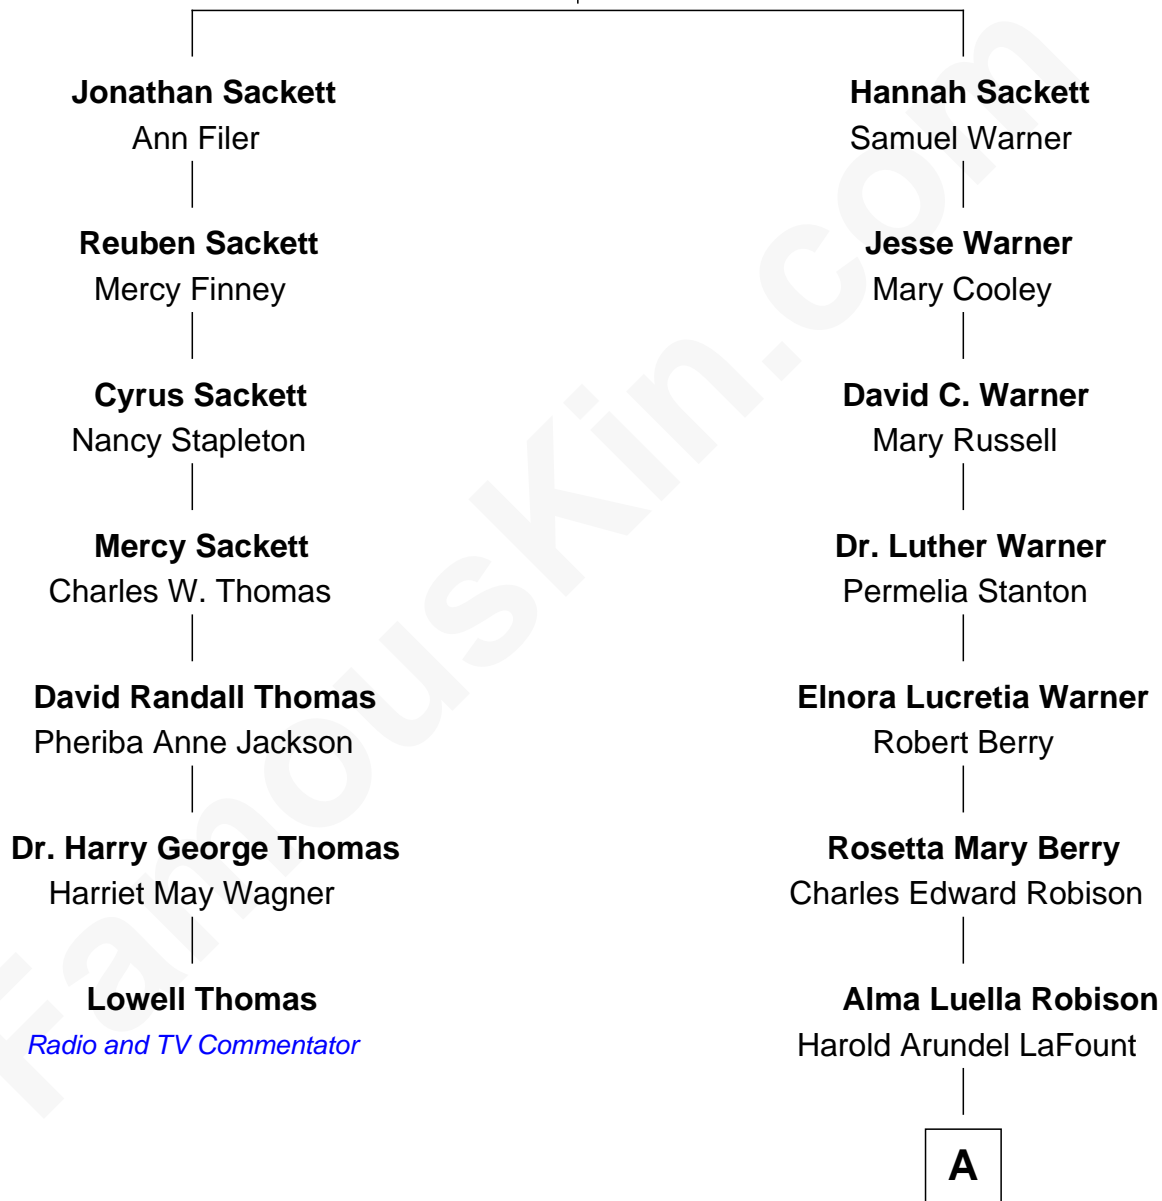

FamousKin.com Relationship Chart of

Lowell Thomas

Radio and TV Commentator

6th cousin 2 times removed of

Mitt Romney

70th Governor of Massachusetts

William Sackett
Hannah Graves

A

Lenore Emily LaFount
George Wilcken Romney

Mitt Romney
70th Governor of Massachusetts

FamousKin.com