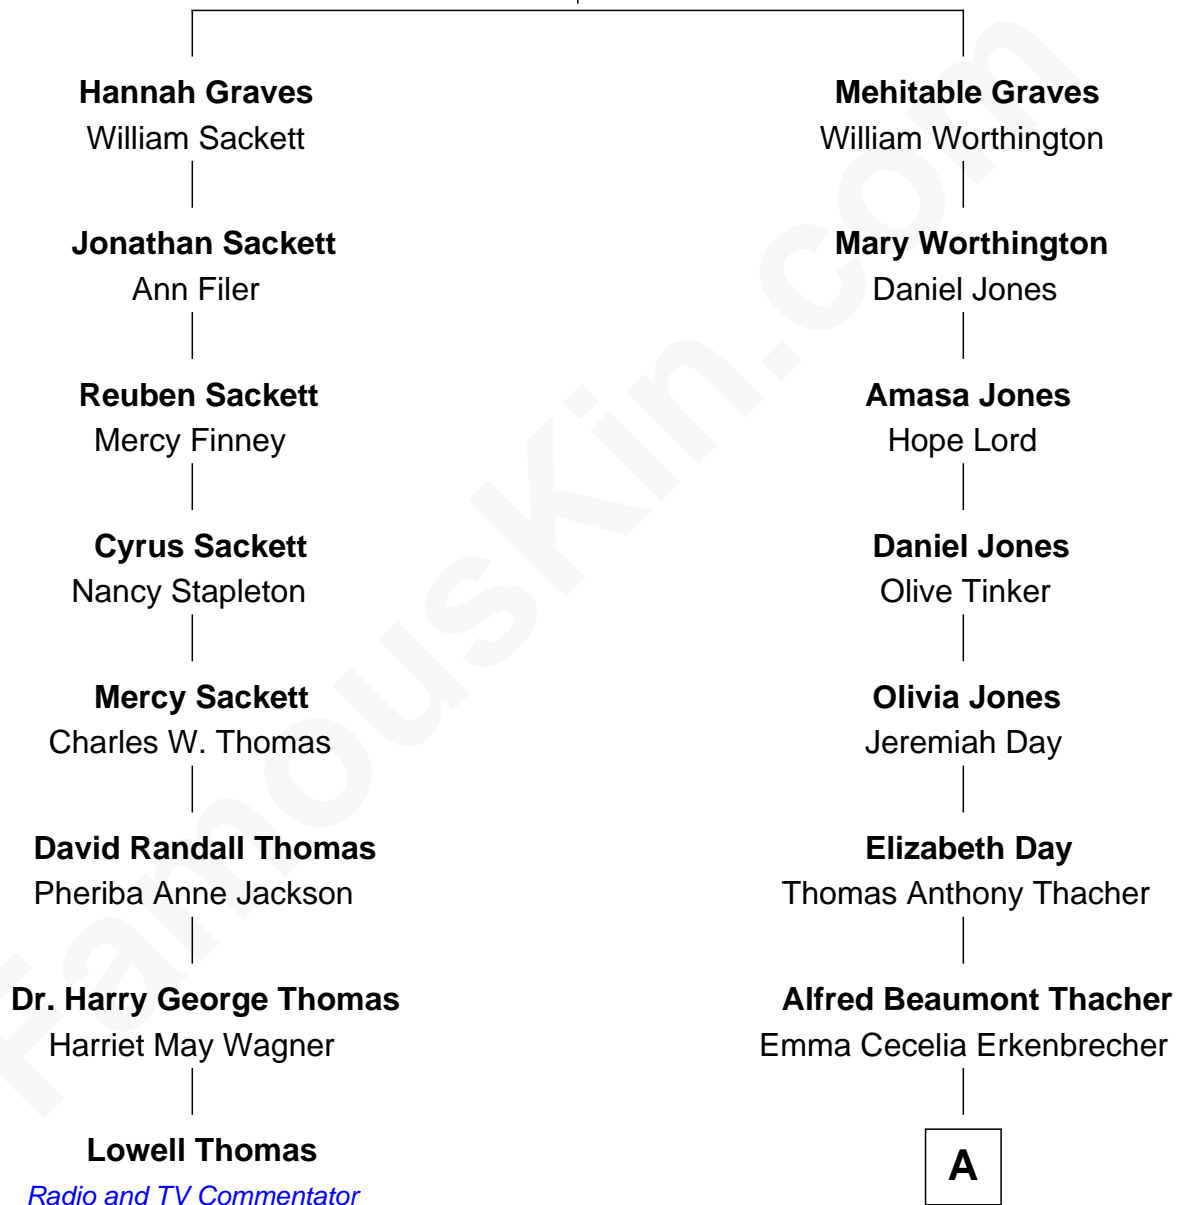

FamousKin.com Relationship Chart of

Lowell Thomas

Radio and TV Commentator

7th cousin 2 times removed of

Zoe Kazan

TV, Movie and Stage Actress

Isaac Graves

Mary Church

A

Molly Day Thacher

Elia Kazantzoglou

Nicholas Kazan

Jean Robin Swicord

Zoe Kazan

TV, Movie and Stage Actress

FamousKin.com