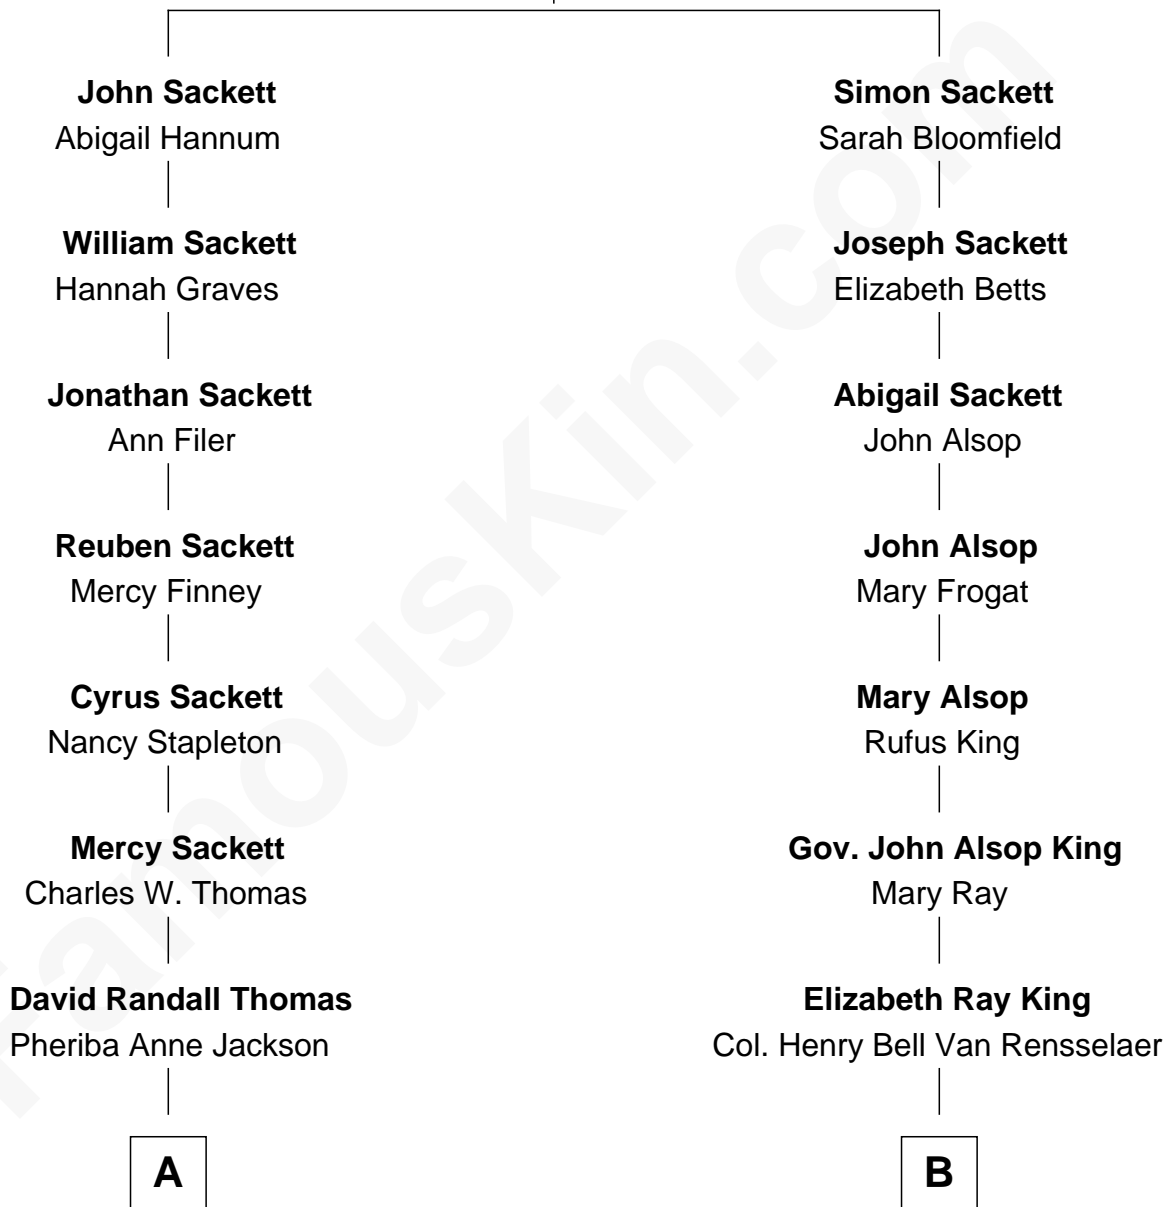

FamousKin.com Relationship Chart of

Lowell Thomas

Radio and TV Commentator

8th cousin 2 times removed of

David Crosby

Singer and Songwriter

Simon Sackett

Isabel Pearce