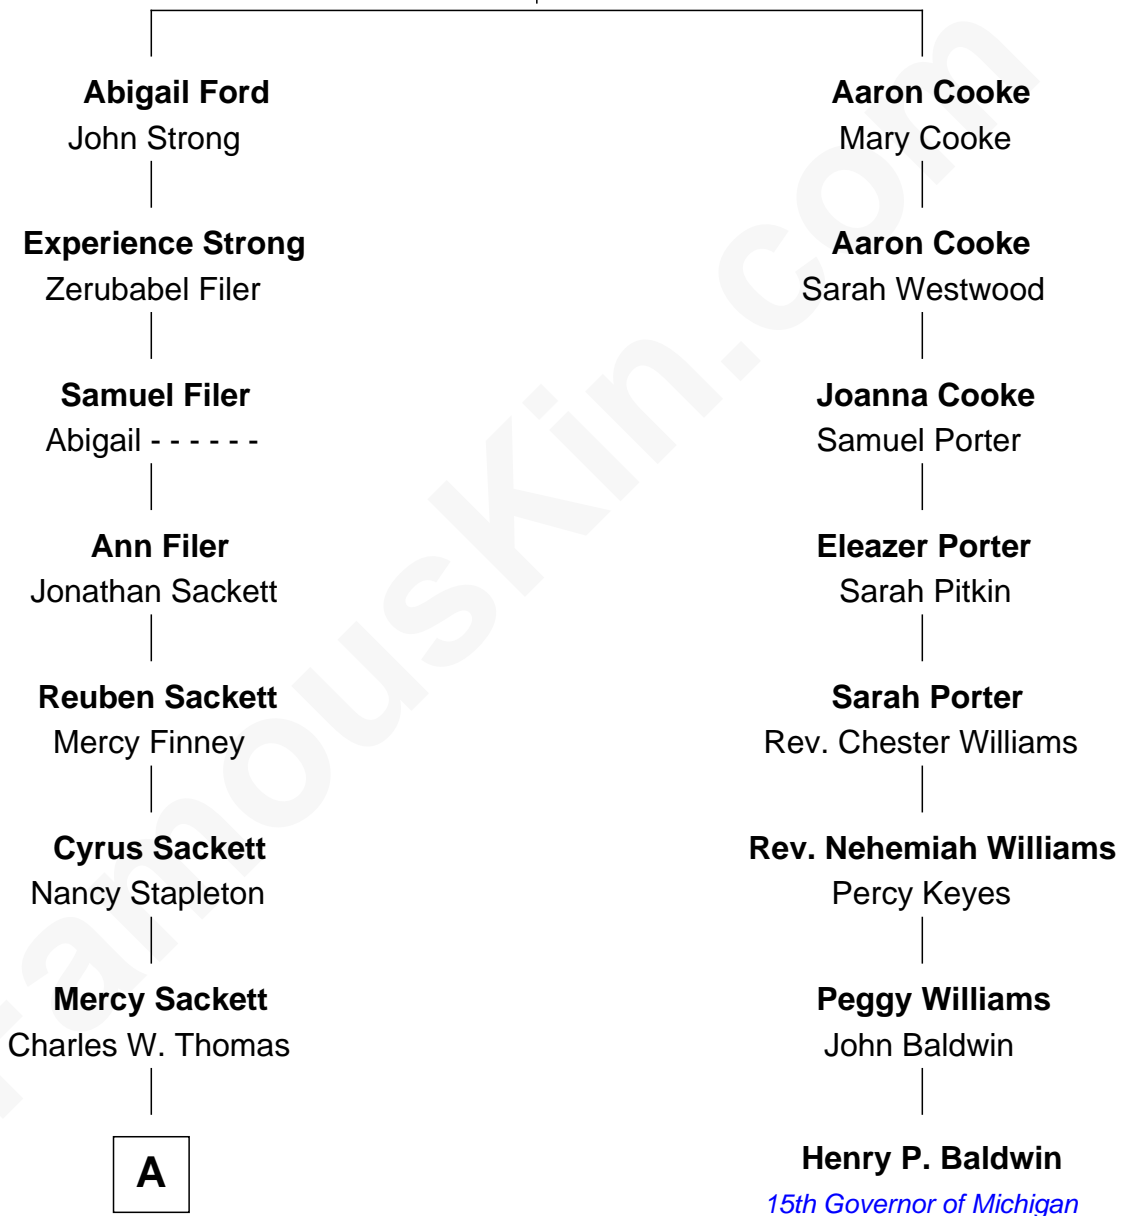

FamousKin.com Relationship Chart of

Lowell Thomas

Radio and TV Commentator

7th cousin 2 times removed of

Henry P. Baldwin

15th Governor of Michigan

Elizabeth Charde

*with husband
Thomas Ford*

*with husband
Aaron Cooke*

A

—
David Randall Thomas

Pheriba Anne Jackson

—
Dr. Harry George Thomas

Harriet May Wagner

—
Lowell Thomas

Radio and TV Commentator