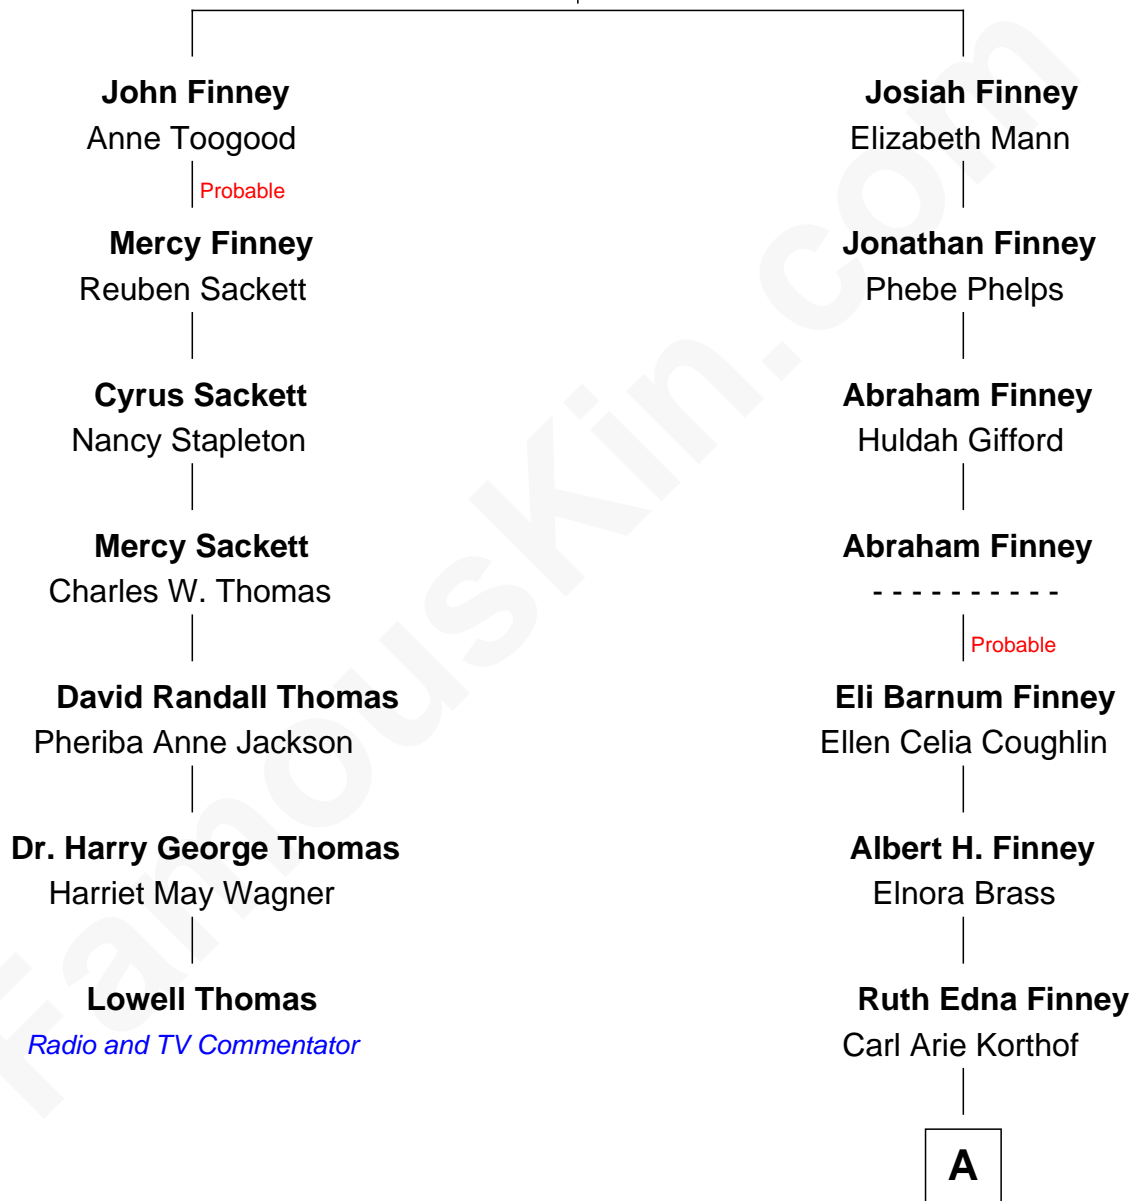

# FamousKin.com Relationship Chart of

**Lowell Thomas**

*Radio and TV Commentator*

6th cousin 2 times removed of

**Carl Wilson**

*Co-Founder of The Beach Boys*

**Joshua Finney**

Mercy Watts

**A**

**Audree Neva Korthof**  
Murray Gage Wilson

**Carl Wilson**

*Co-Founder of The Beach Boys*

FamousKin.com