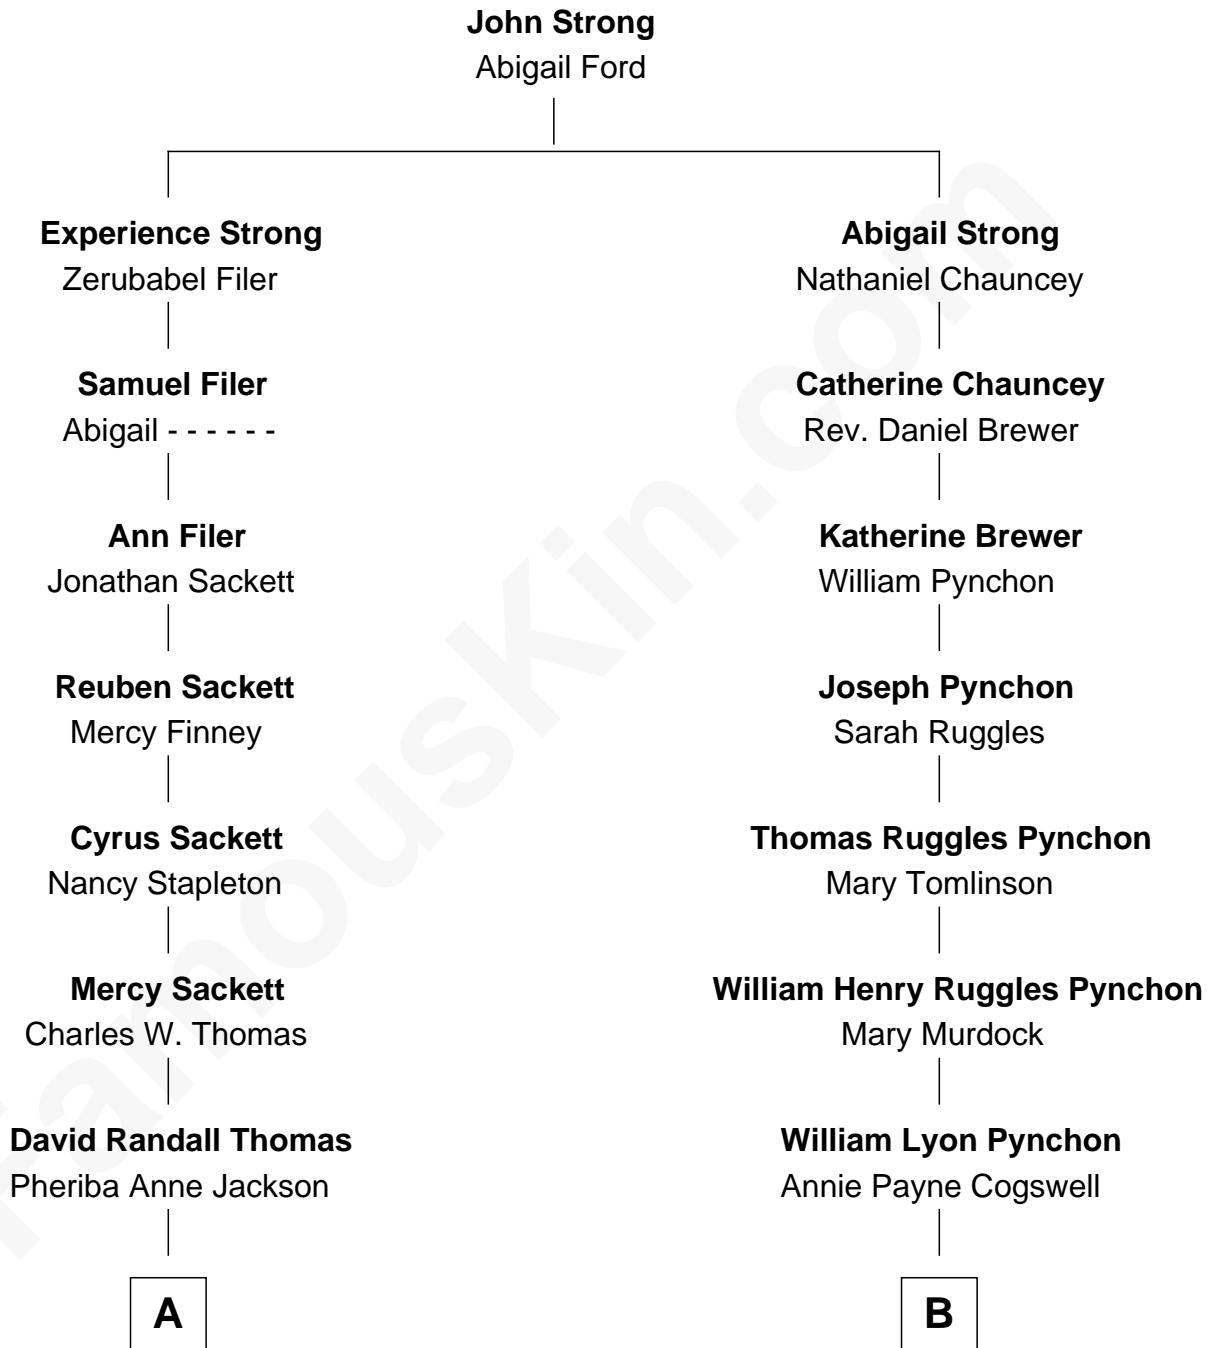

FamousKin.com Relationship Chart of

Lowell Thomas

Radio and TV Commentator

8th cousin 1 time removed of

Thomas Pynchon

American Novelist

A

Dr. Harry George Thomas

Harriet May Wagner

Lowell Thomas

Radio and TV Commentator

B

William Henry Chichele Pynchon

Carrie Susan Moyses

Thomas Ruggles Pynchon

Catherine Frances Bennett