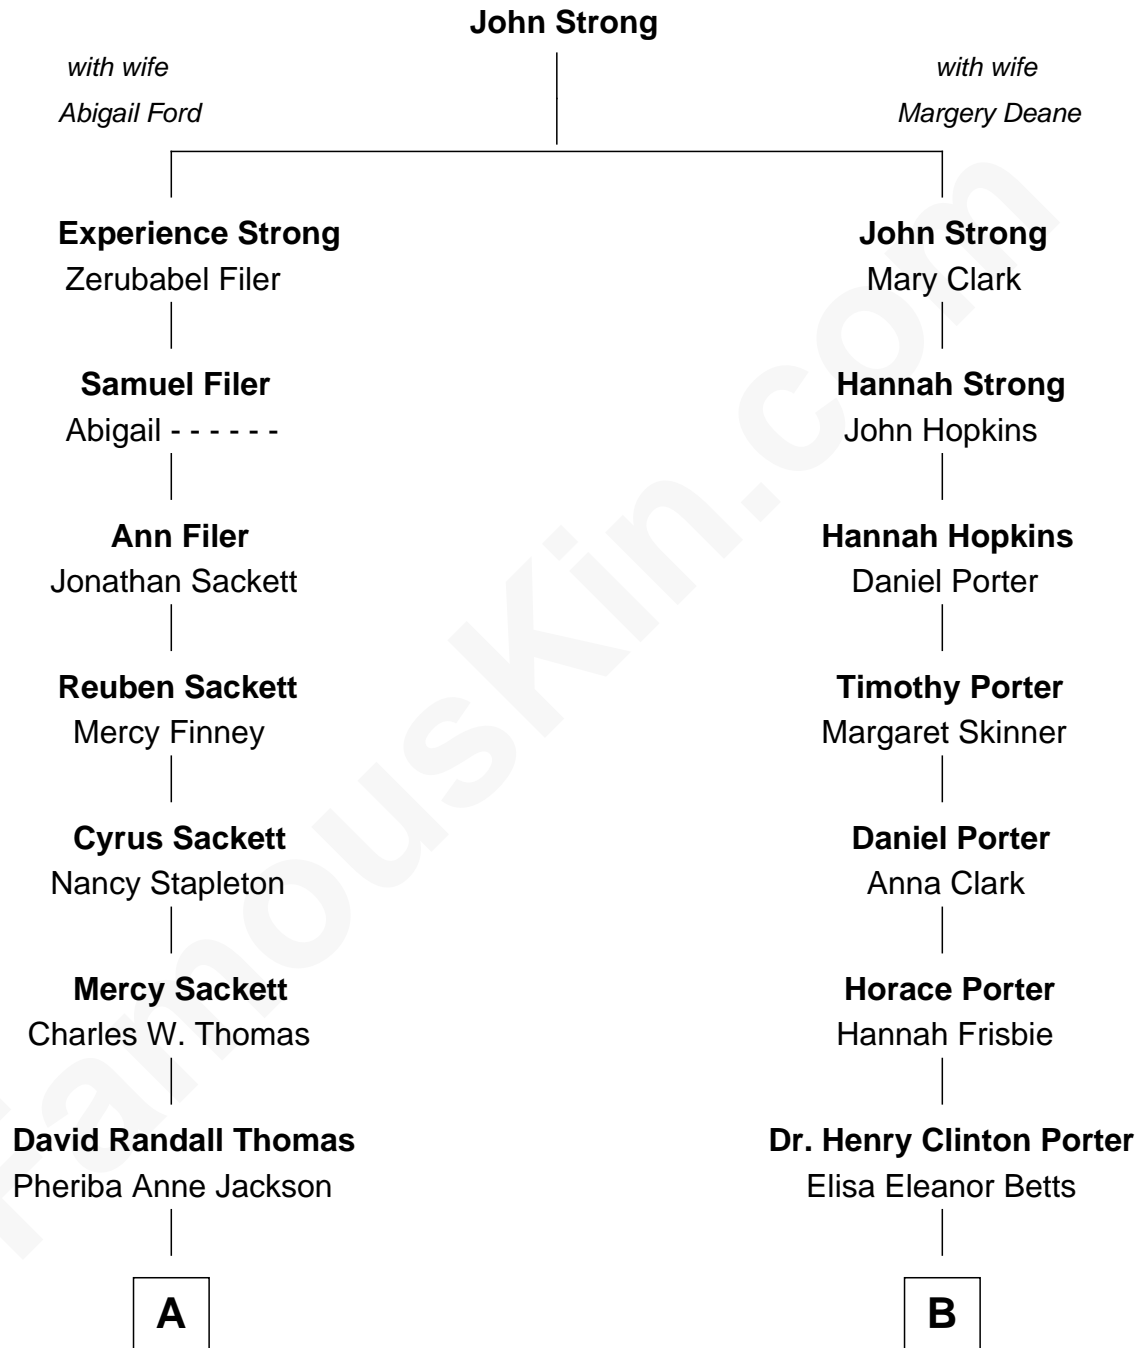

# FamousKin.com Relationship Chart of

**Lowell Thomas**

*Radio and TV Commentator*

8th cousin 3 times removed of

**Boris Johnson**

*Prime Minister of the United Kingdom*

**A**

**Dr. Harry George Thomas**

Harriet May Wagner

**Lowell Thomas**

*Radio and TV Commentator*

**B**

**Henry Clinton Porter**

Clara Holcomb

**Helen Tracy Porter**

Elias Avery Lowe

**Frances Beatrice Lowe**

Sir James Edmund Sanford Fawcett

**Charlotte Offlow Fawcett**

Stanley Patrick Johnson

**Boris Johnson**

*Prime Minister of the United Kingdom*