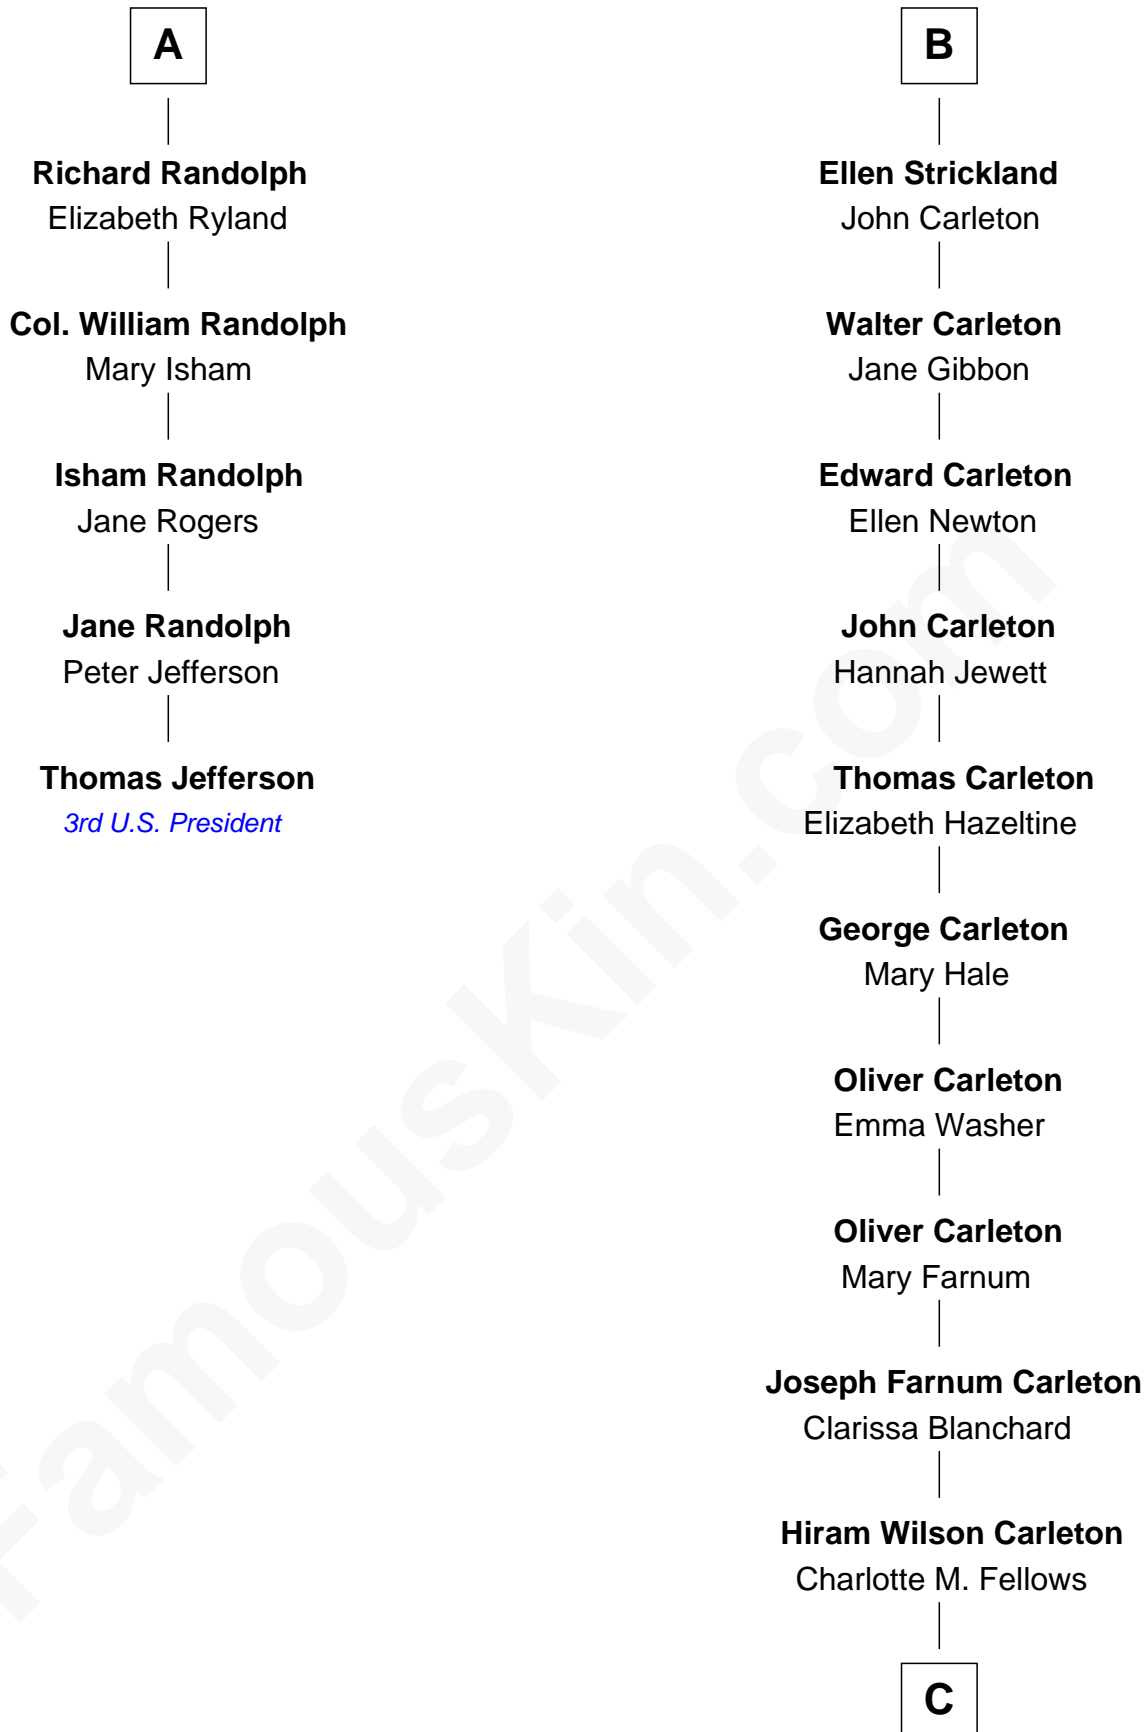

FamousKin.com

Relationship Chart of

Thomas Jefferson

3rd U.S. President and Signer of the Declaration of Independence

11th cousin 9 times removed of

Mickey Rourke
Movie Actor

C

Joseph Clinton Carleton

Maud Alice Fitts

Hazel May Carleton

Leonard Ernest Cameron

Annette Elizabeth Cameron

Philip Andrew Rourke

Mickey Rourke

Movie Actor