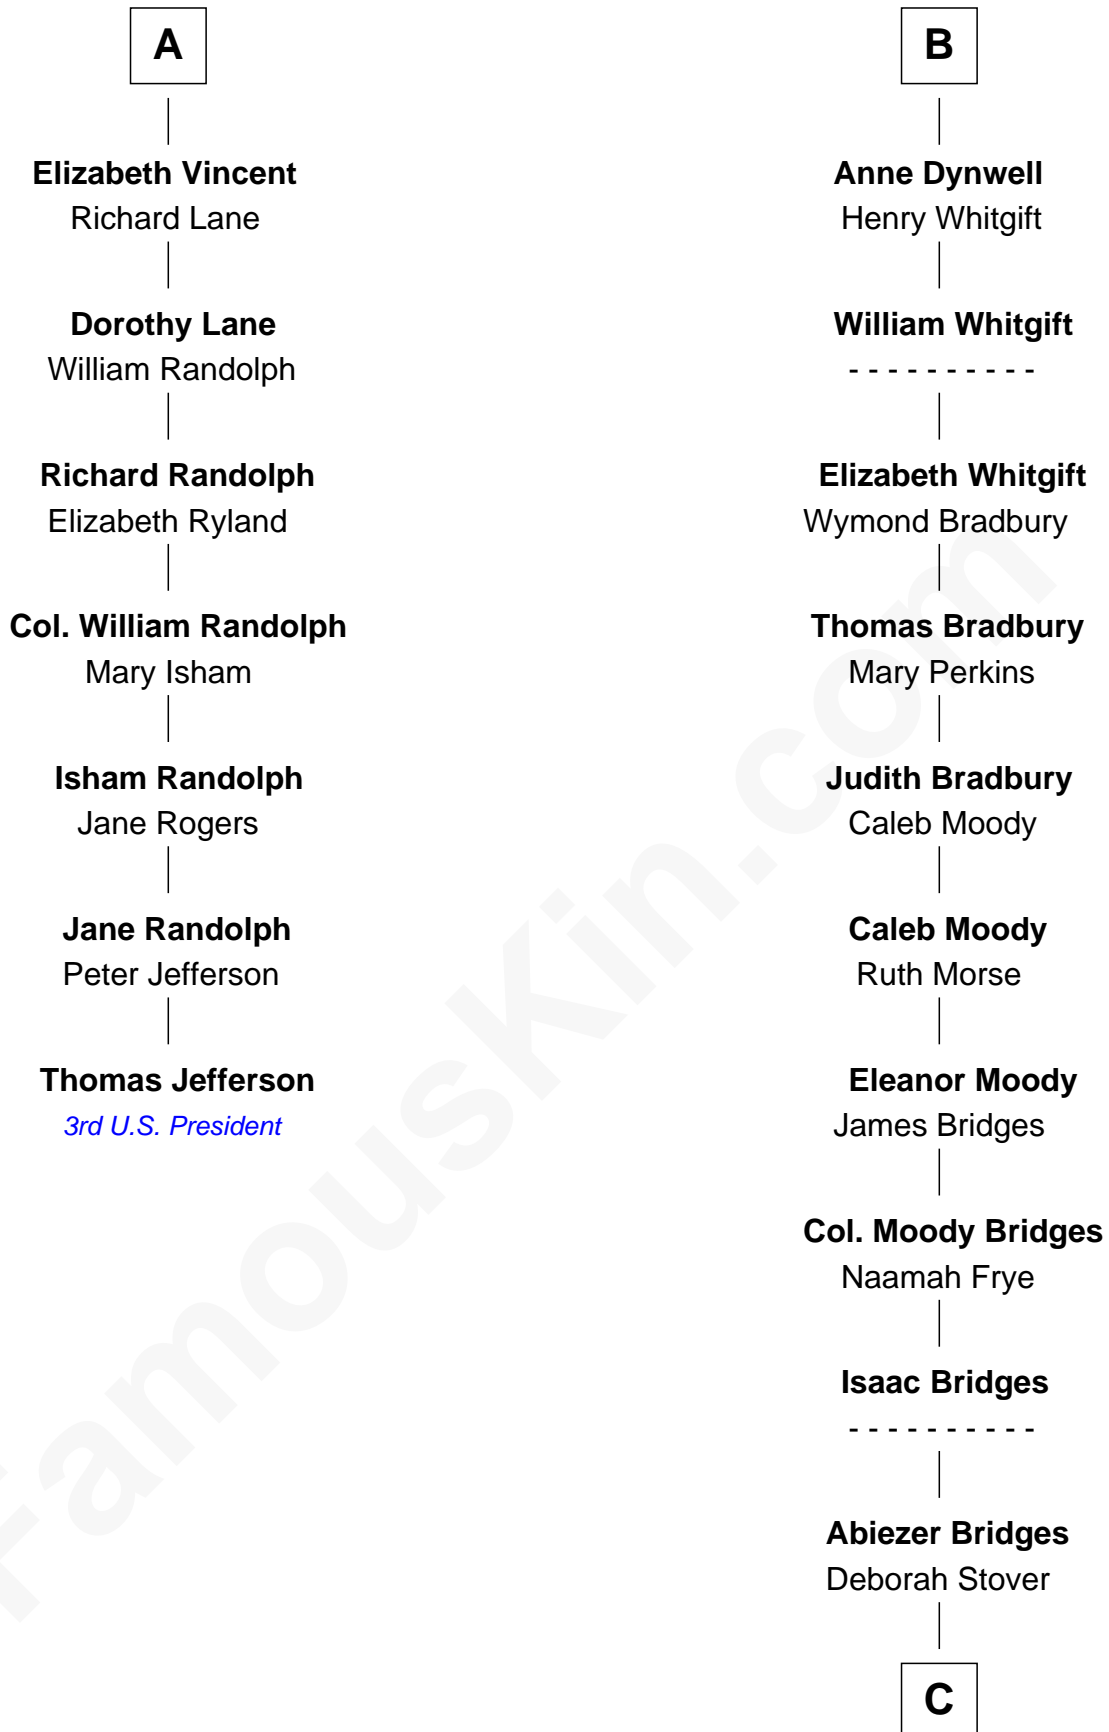

## Relationship Chart of

### Thomas Jefferson

3rd U.S. President and Signer of the Declaration of Independence

13th cousin 7 times removed of

**Owen Brewster**

54th Governor of Maine

**Sir Henry de Percy**

Idoine de Clifford

FamousKin.com