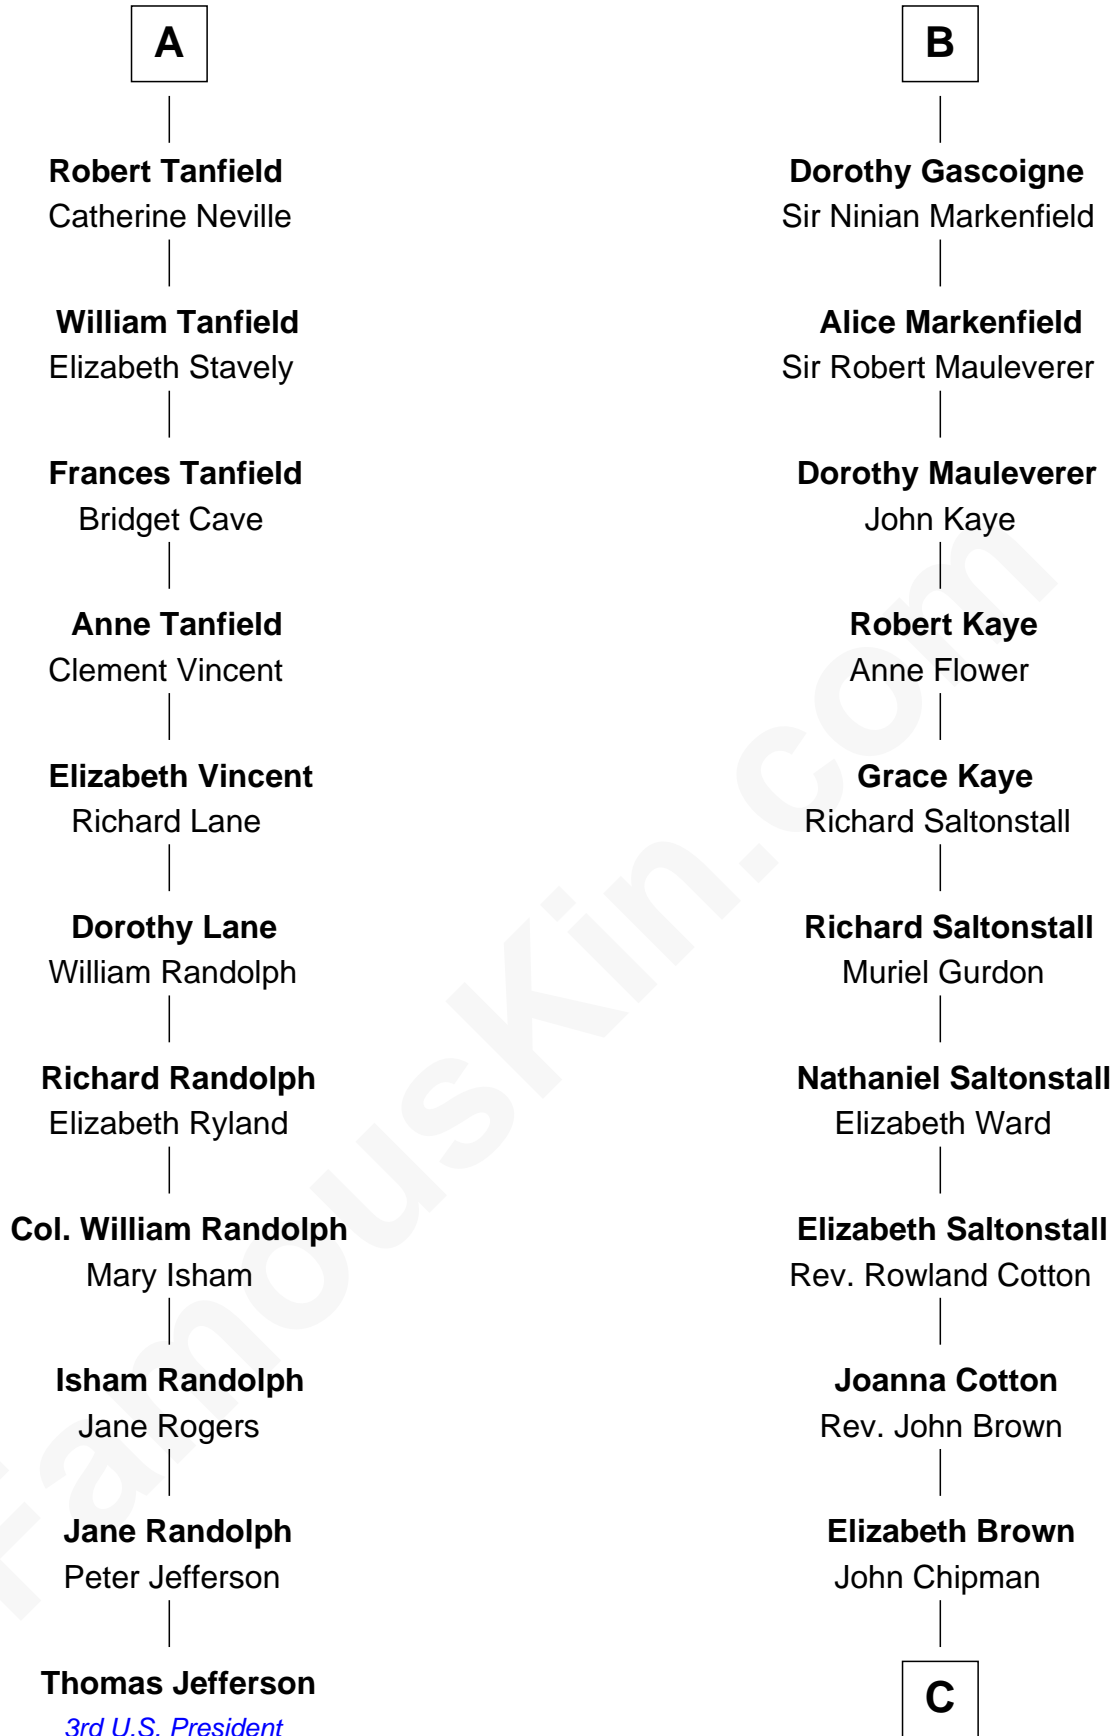

FamousKin.com

Relationship Chart of

Thomas Jefferson

3rd U.S. President and Signer of the Declaration of Independence

17th cousin 2 times removed of

Horace Gray

U.S. Supreme Court Justice

C

—
Elizabeth Chipman

William Gray

—
Horace Gray

Harriet Upham

—
Horace Gray

U.S. Supreme Court Justice

FamousKin.com