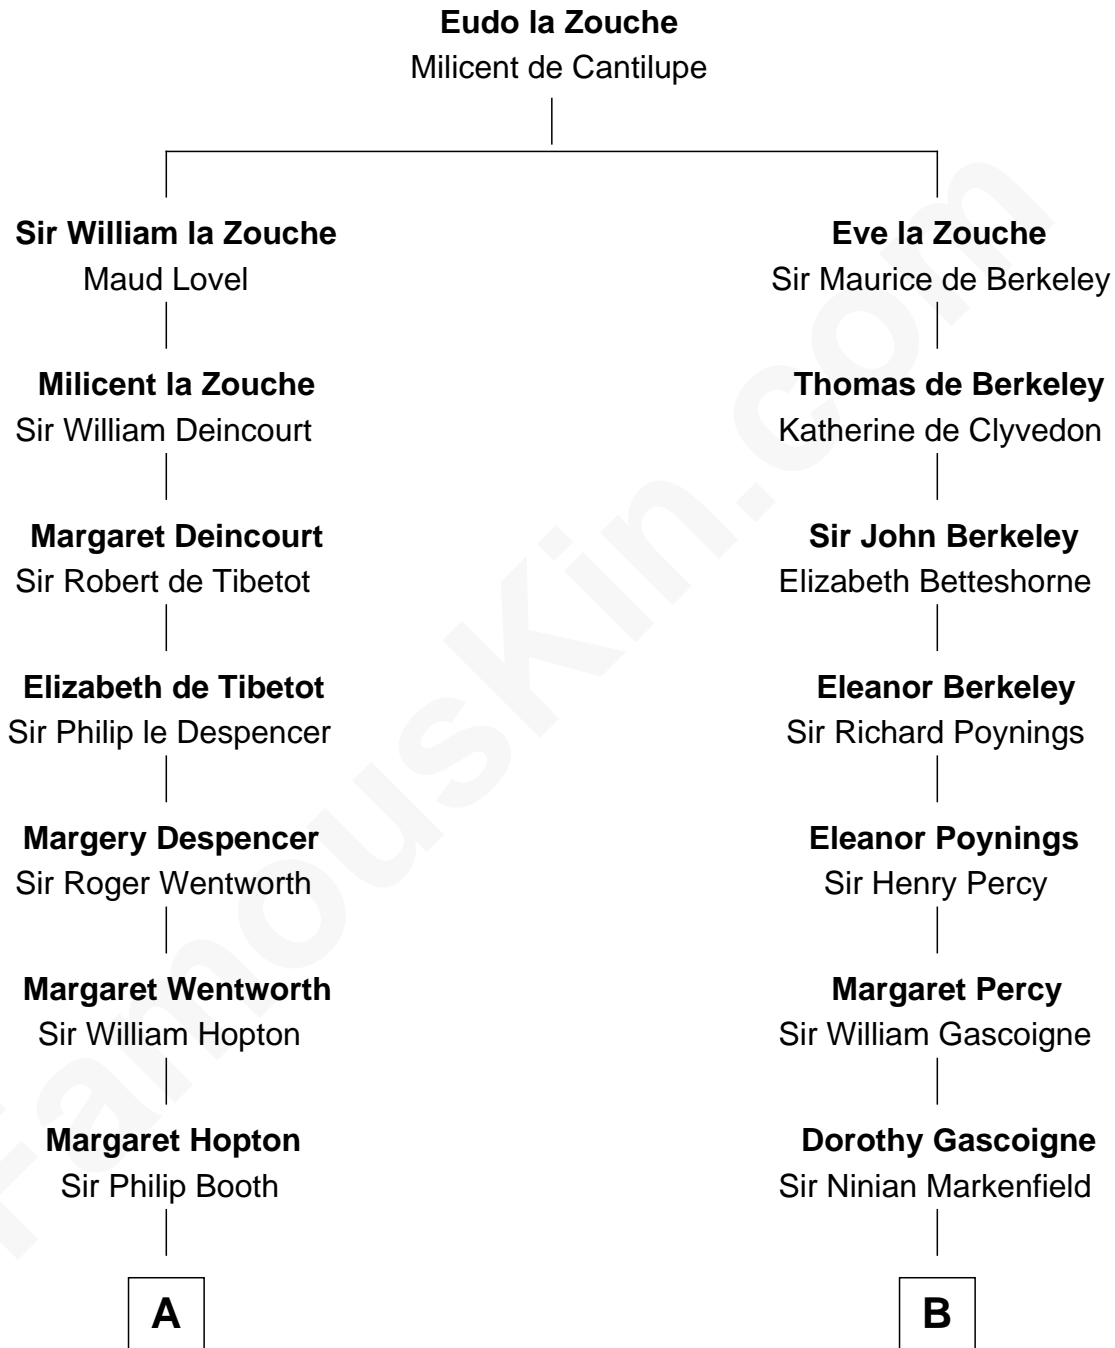

FamousKin.com

Relationship Chart of

Thomas Jefferson

3rd U.S. President and Signer of the Declaration of Independence

16th cousin 2 times removed of

Horace Gray

U.S. Supreme Court Justice

C

Horace Gray
Harriet Upham

Horace Gray
U.S. Supreme Court Justice

FamousKin.com