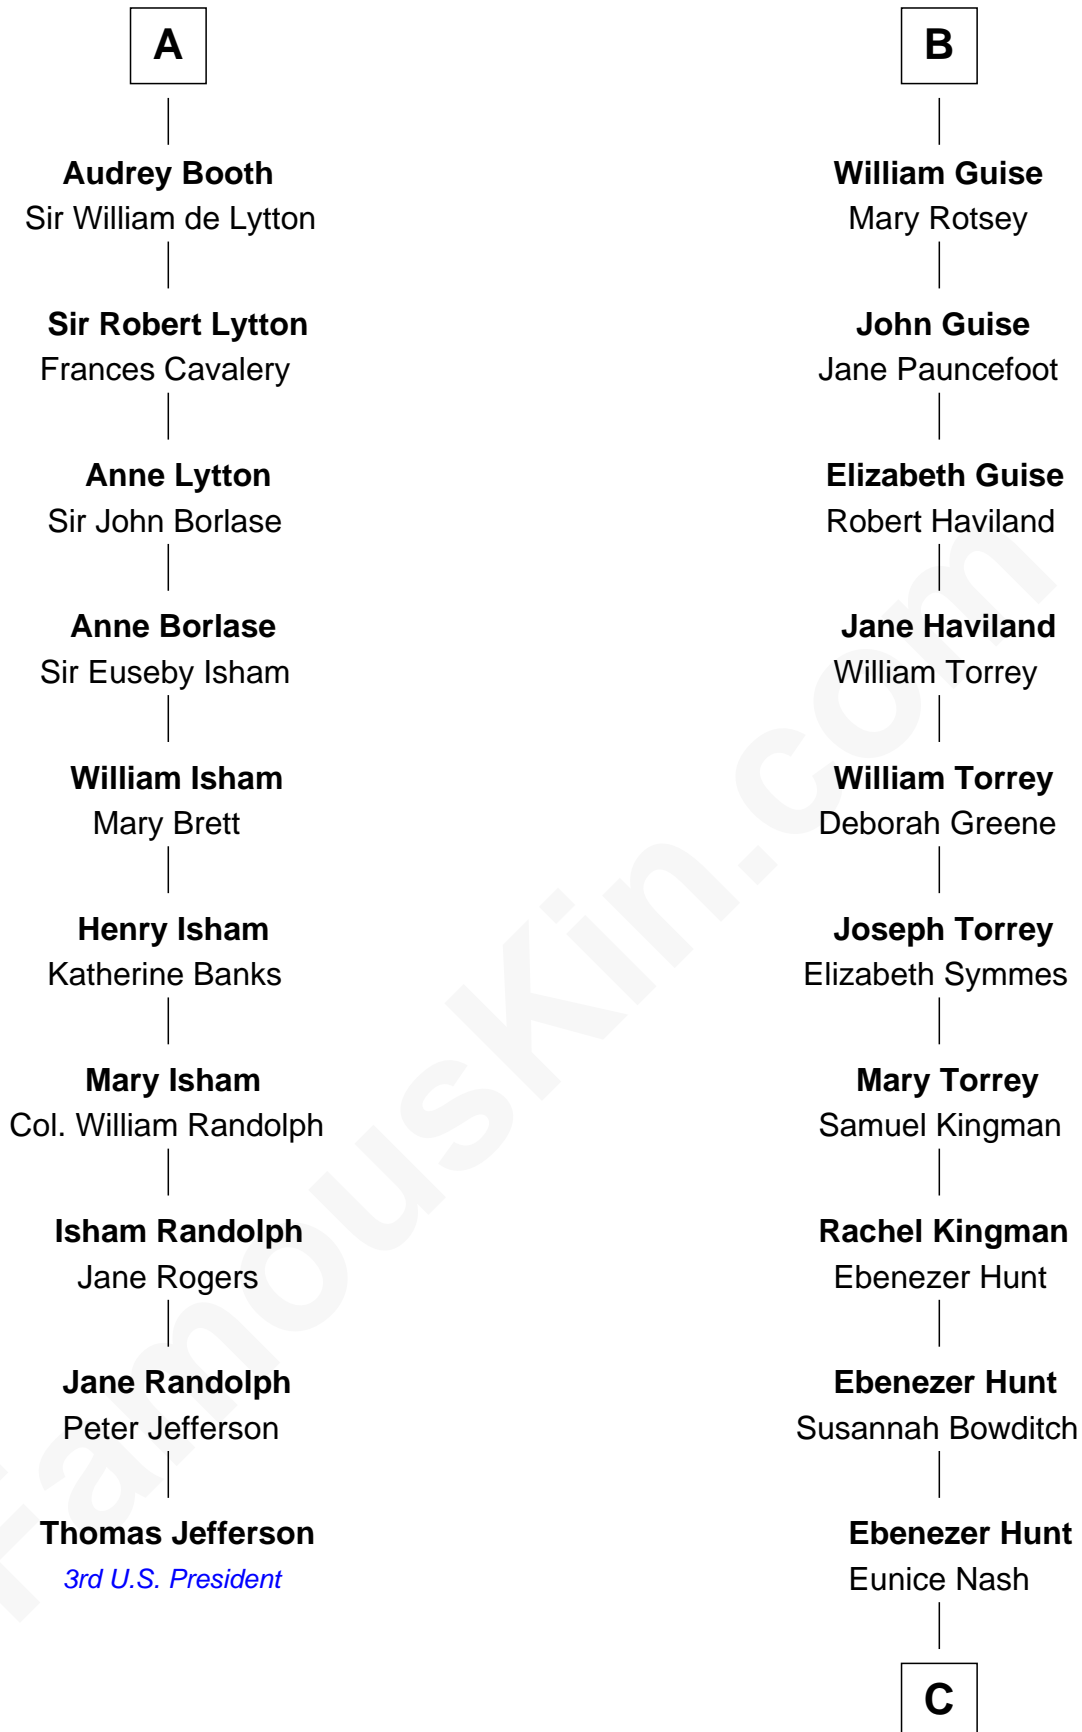

## Relationship Chart of

### Thomas Jefferson

3rd U.S. President and Signer of the Declaration of Independence

16th cousin 5 times removed of

**Linda Hunt**

TV and Movie Actress

C

**Charles Edwin Hunt**

Marcia E. Phillips