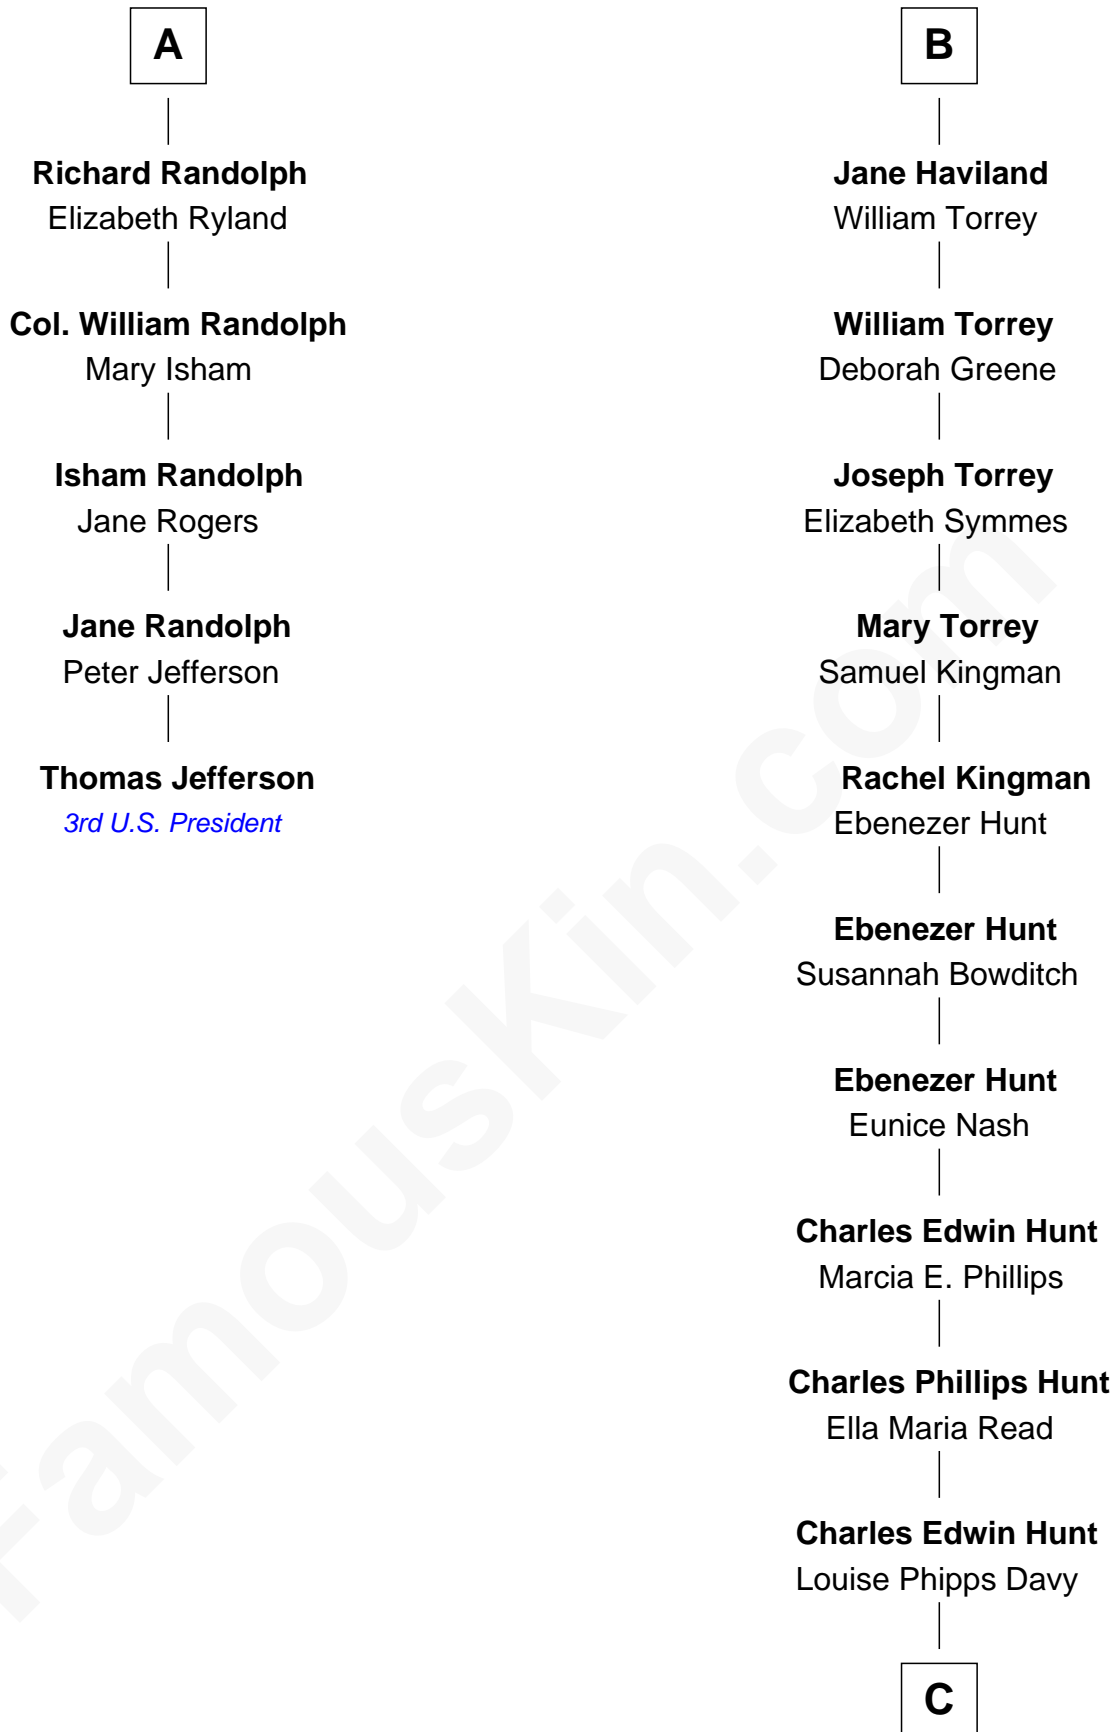

FamousKin.com

Relationship Chart of

Thomas Jefferson

3rd U.S. President and Signer of the Declaration of Independence

11th cousin 7 times removed of

Linda Hunt

TV and Movie Actress

Sir Ralph Neville

Joan Beaufort

Sir Edward Neville

Katherine Howard

Catherine Neville

Robert Tanfield

William Tanfield

Elizabeth Stavelly

Frances Tanfield

Eleanor Neville

Sir Henry Percy

Katherine Percy

Sir Edmund Grey

Anne Grey

Sir John Grey

Probable

Tacy Grey

John Guise

William Guise

Mary Rotsey

John Guise

Jane Pauncefoot

Elizabeth Guise

Robert Haviland

B