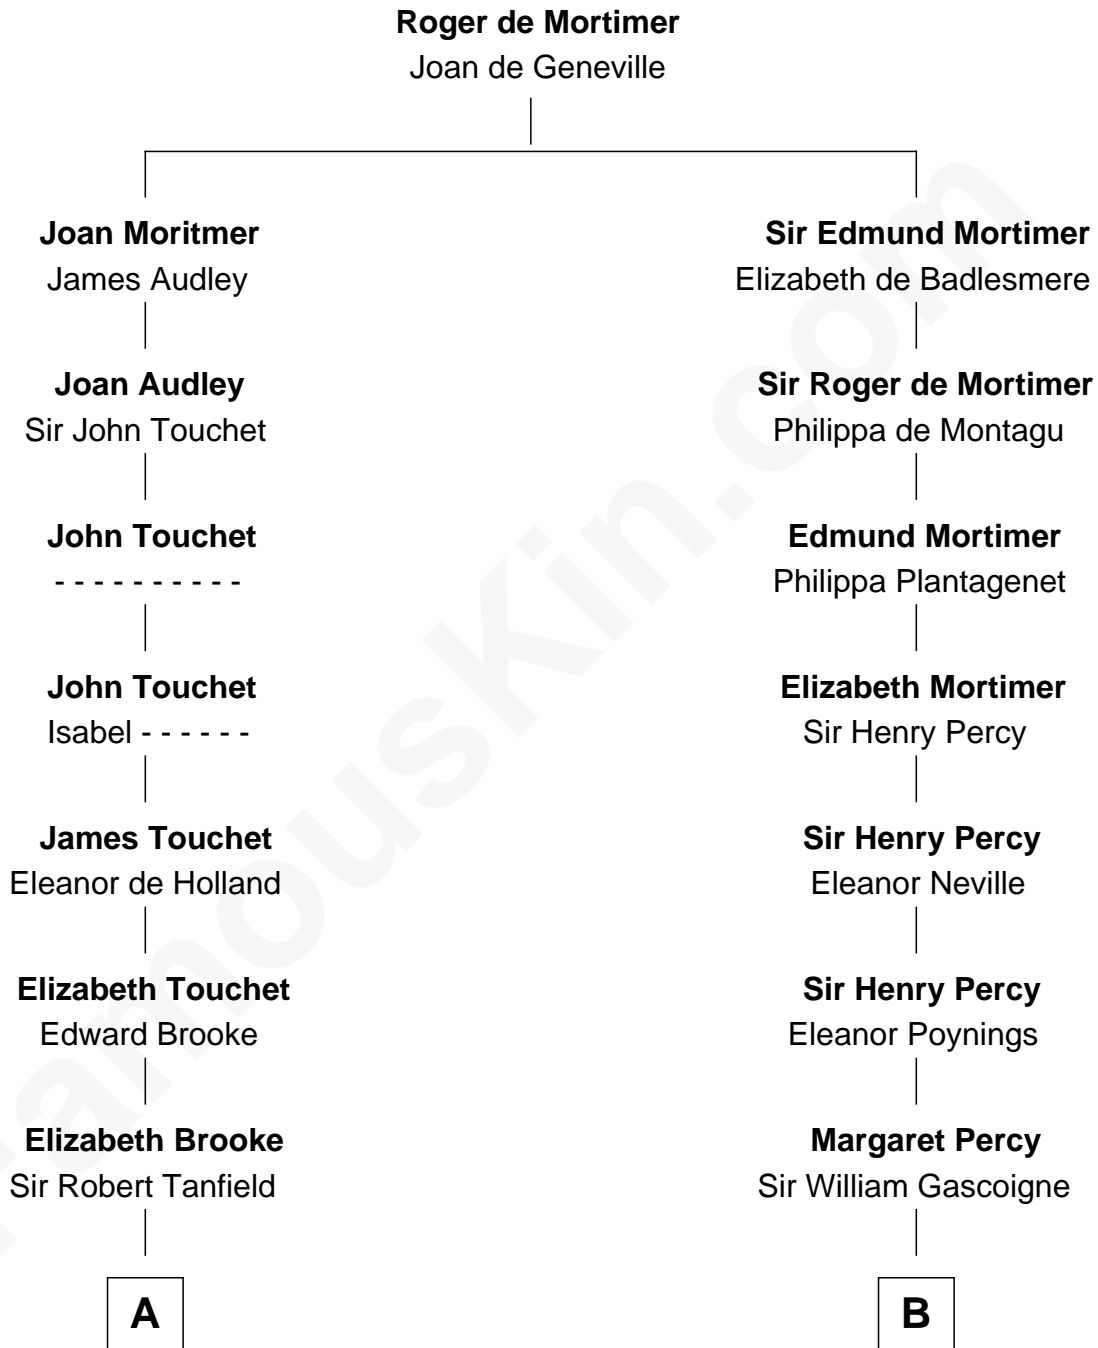

FamousKin.com

Relationship Chart of

Thomas Jefferson

3rd U.S. President and Signer of the Declaration of Independence

17th cousin 3 times removed of

General George S. Patton
U.S. Army - World War II

C

|
Susanna Thompson Thorton

Andrew Glassell

|
Susan Thornton Glassell

George Smith Patton

|
George Smith Patton

Ruth Wilson

|
General George S. Patton

U.S. Army - World War II

FamousKin.com