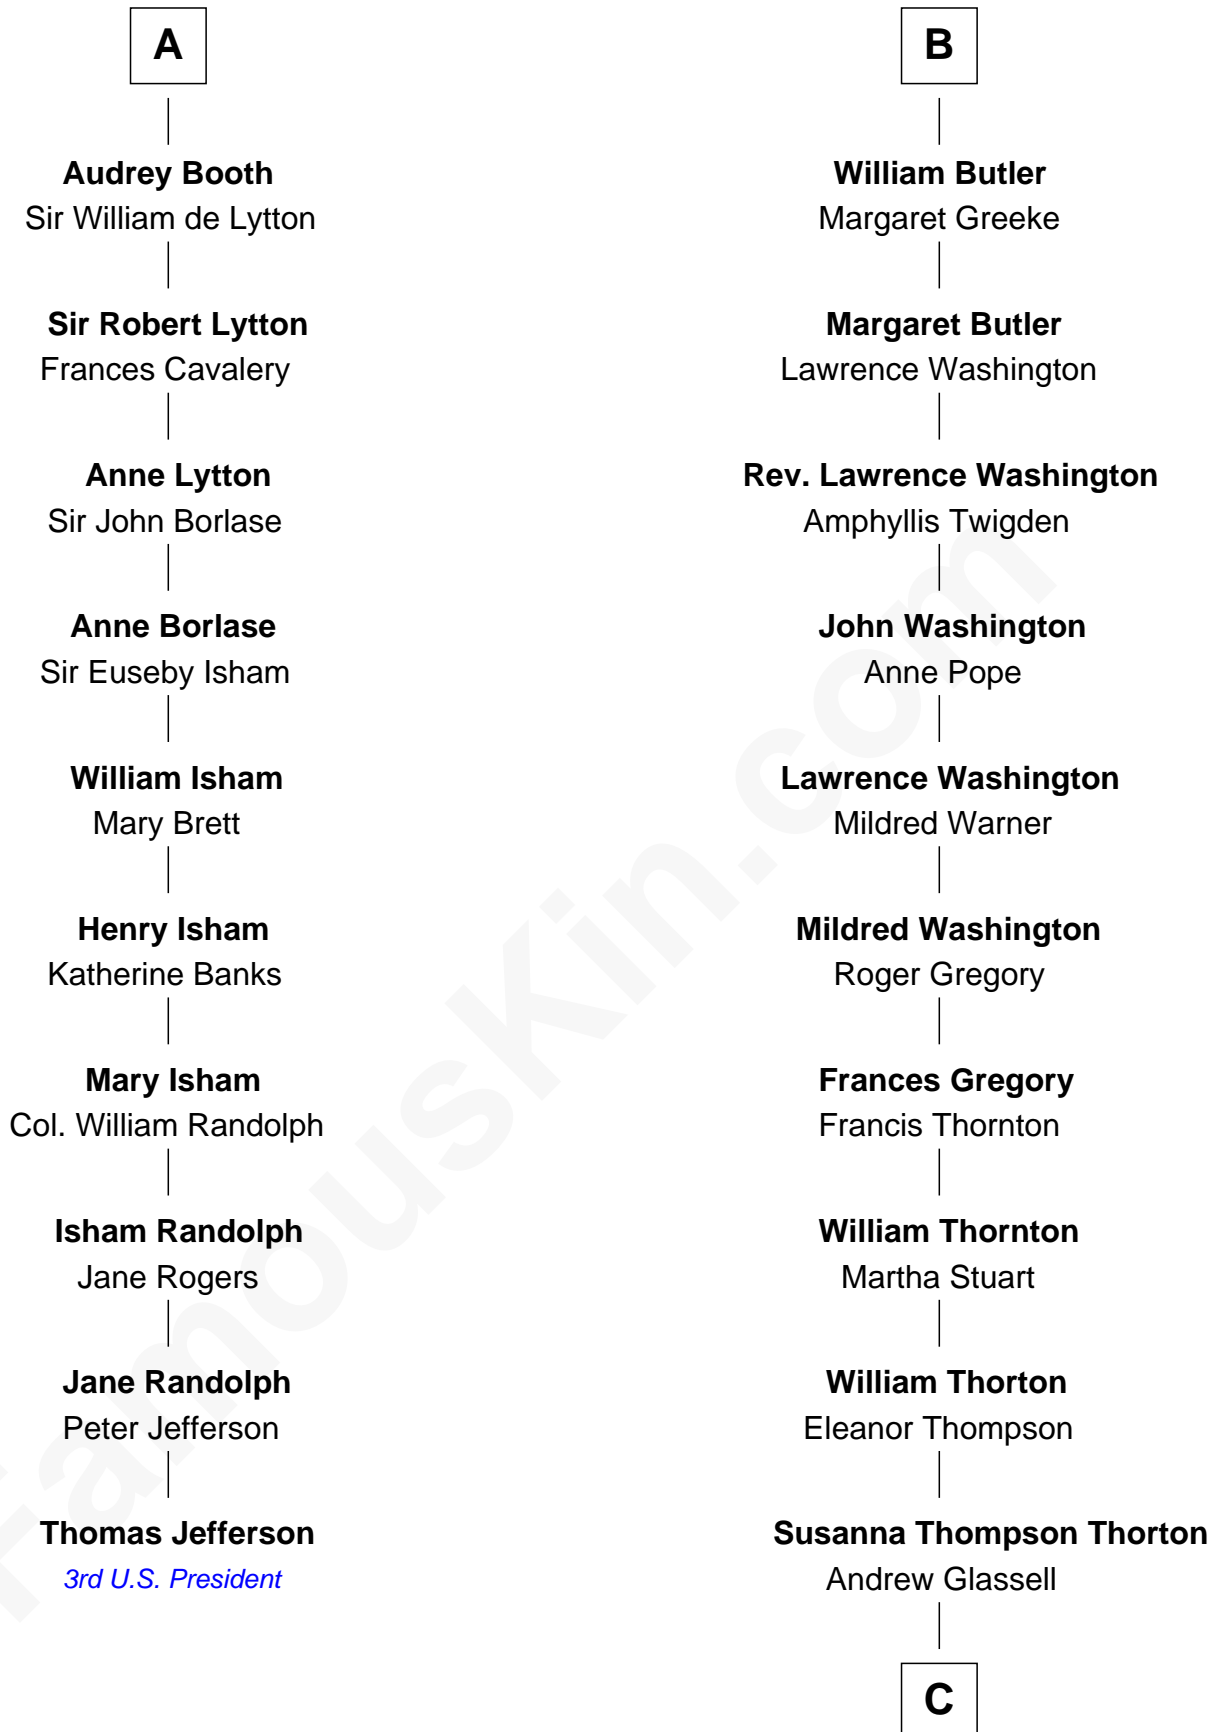

FamousKin.com

Relationship Chart of

Thomas Jefferson

3rd U.S. President and Signer of the Declaration of Independence

16th cousin 3 times removed of

General George S. Patton
U.S. Army - World War II

C

|
Susan Thornton Glassell