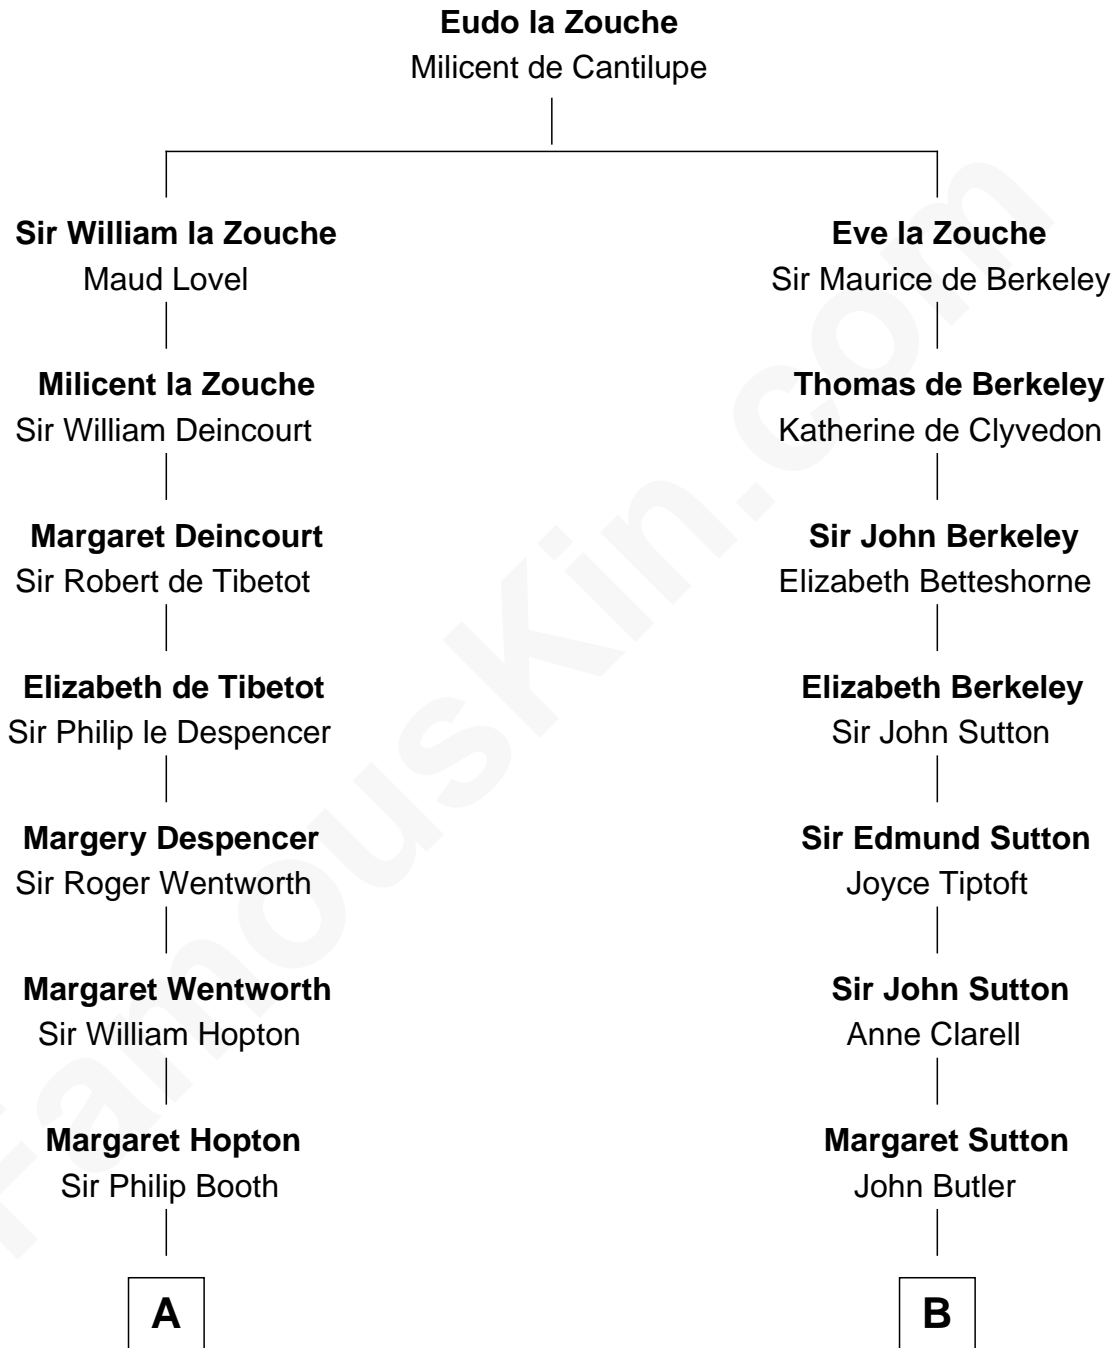

FamousKin.com

Relationship Chart of

Thomas Jefferson

3rd U.S. President and Signer of the Declaration of Independence

16th cousin 3 times removed of

General George S. Patton
U.S. Army - World War II

C

|
Susan Thornton Glassell