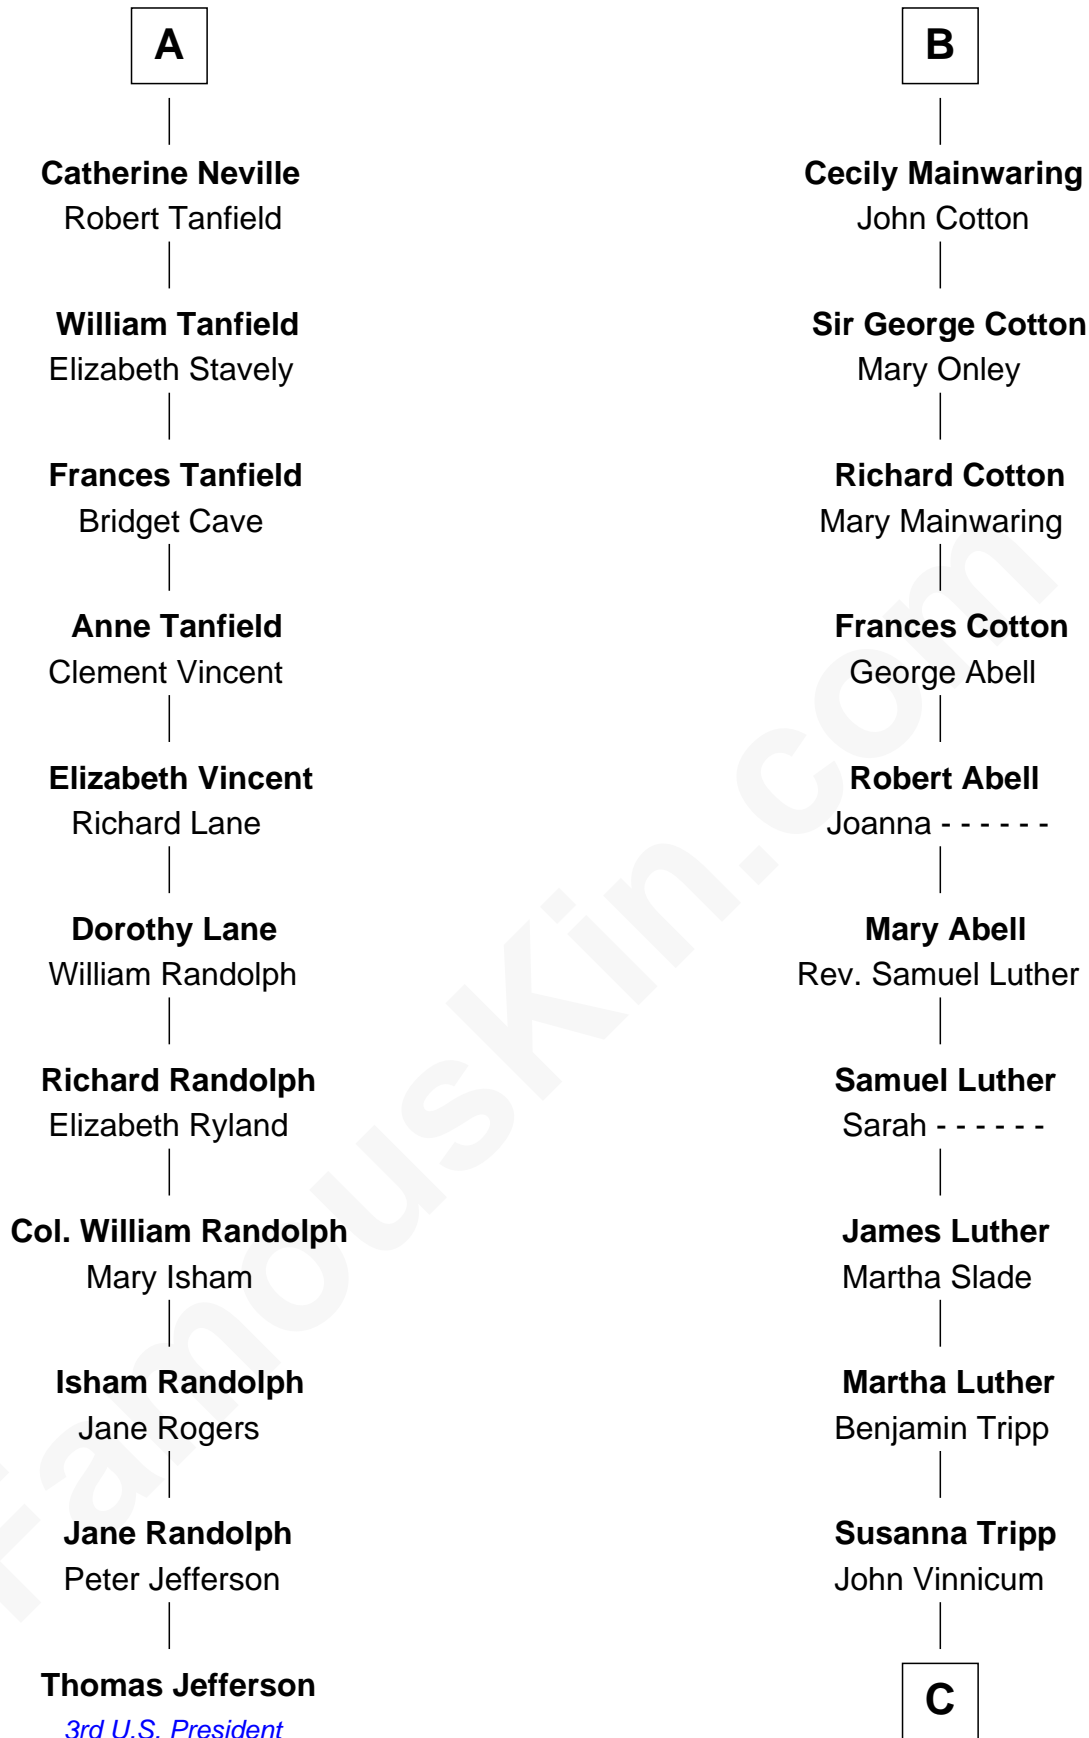

## Relationship Chart of

### Thomas Jefferson

3rd U.S. President and Signer of the Declaration of Independence

17th cousin 3 times removed of

**Lizzie Borden**

Accused Murderess

**Sir Roger de Quincy**

Helen of Galloway

**C**

—  
**Sarah L. Vinnicum**

Joseph Morse

—  
**Anthony Morse**

Rhoda Morrison

—  
**Sarah Anthony Morse**

Andrew Jackson Borden

—  
**Lizzie Borden**

*Accused Murderess*