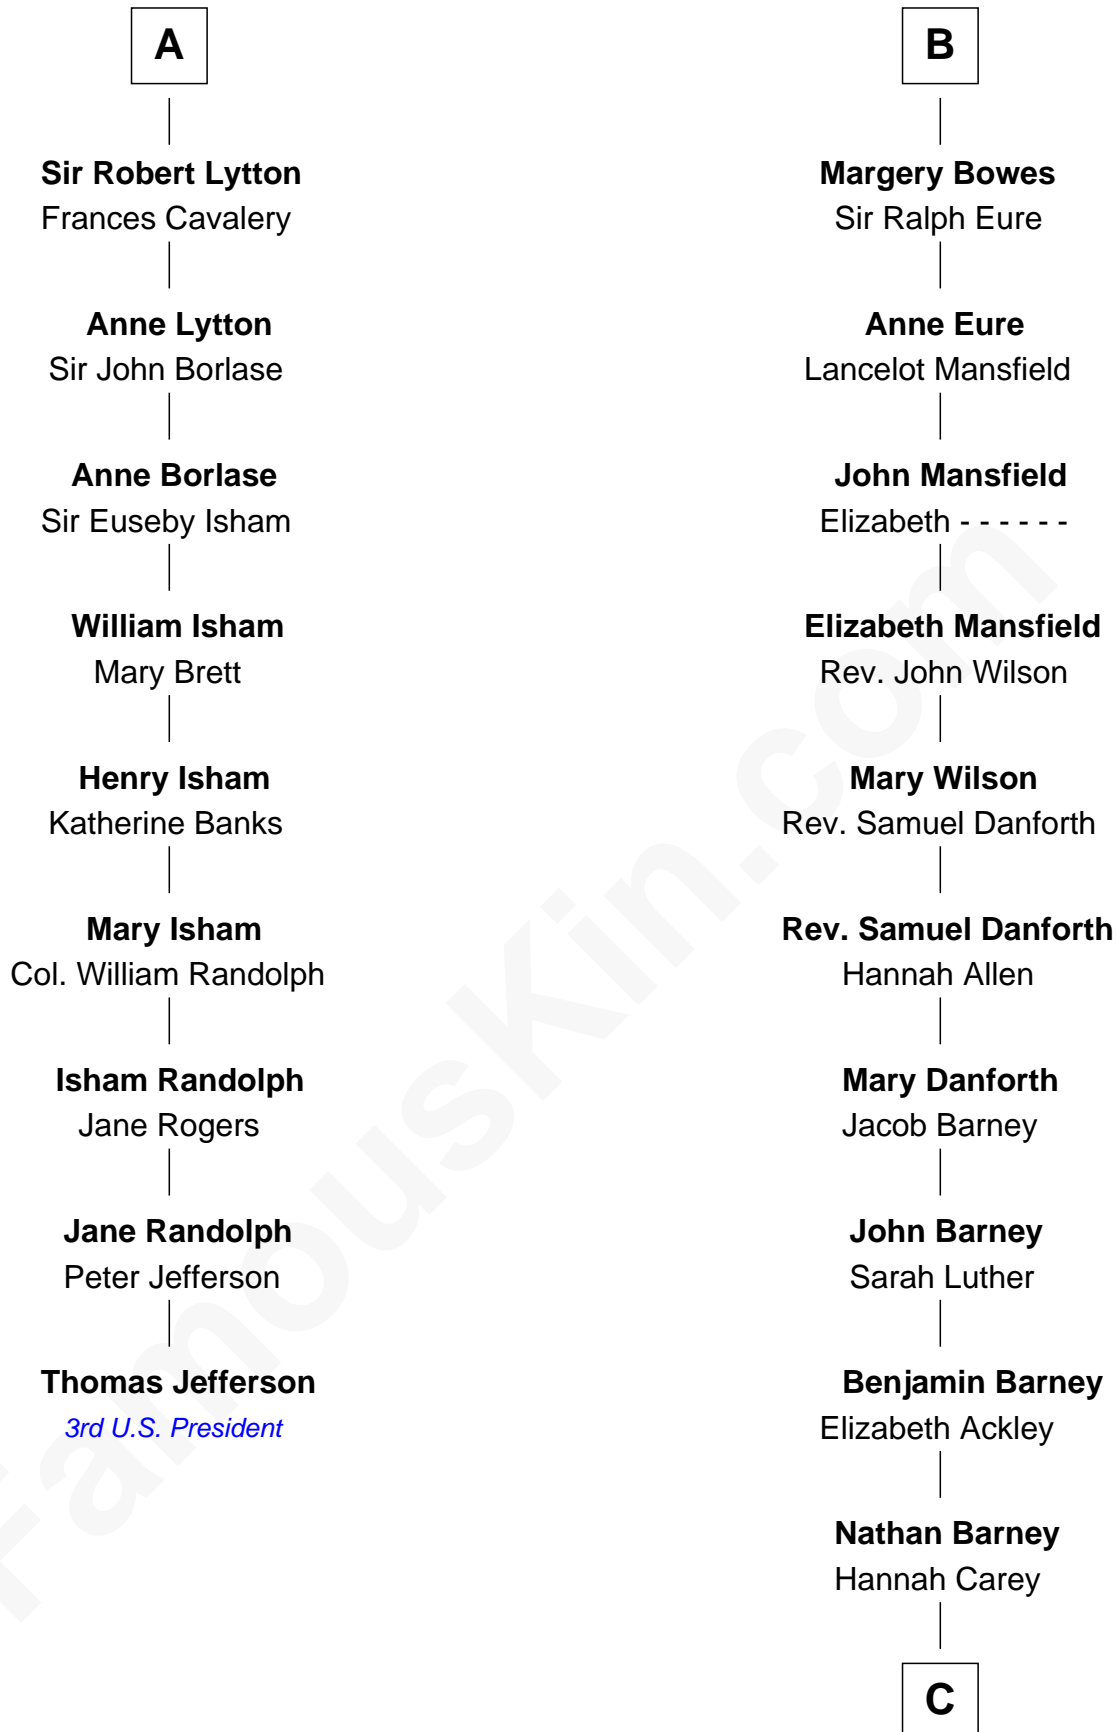

FamousKin.com

Relationship Chart of

Thomas Jefferson

3rd U.S. President and Signer of the Declaration of Independence

15th cousin 5 times removed of

Elizabeth Montgomery
TV Actress - "Bewitched"

Sir Geoffrey le Scrope
Ivetta de Ros

C

Nathan Barney

Mary A. Deverell

Mary Weed Barney

Henry Montgomery

Henry Montgomery

Elizabeth Bryan Allen

Elizabeth Montgomery