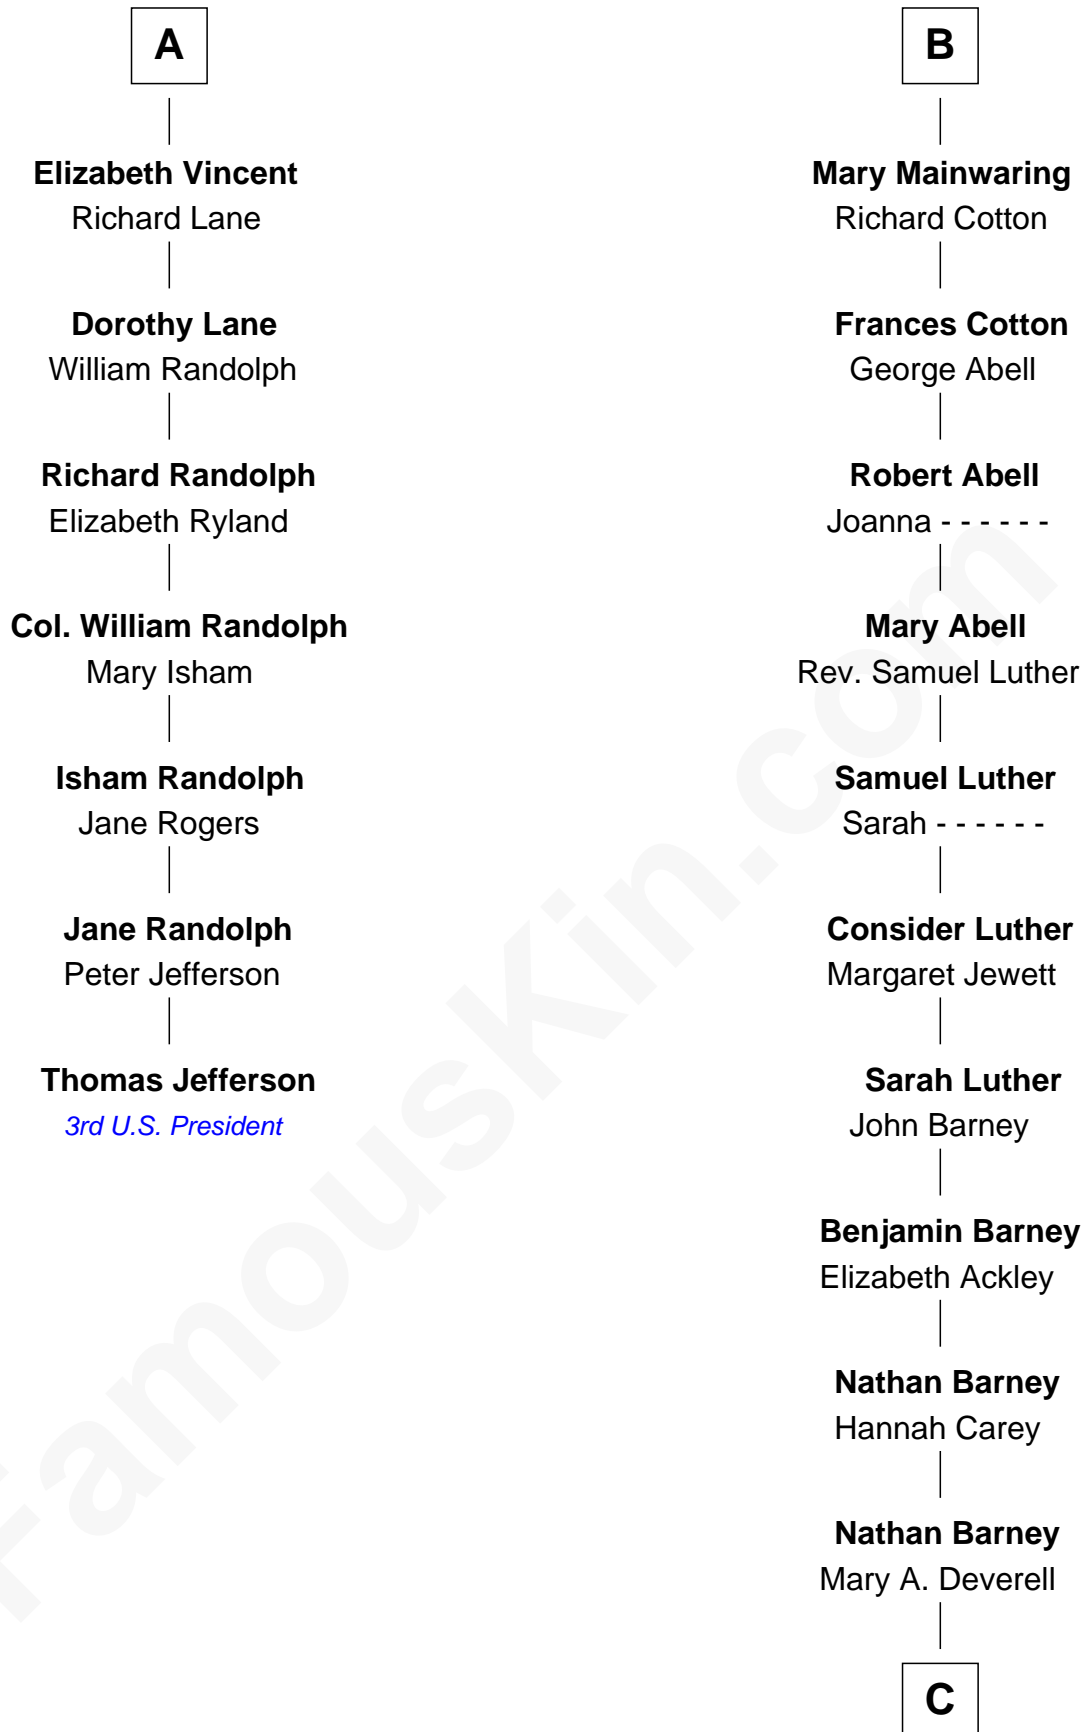

### Thomas Jefferson

3rd U.S. President and Signer of the Declaration of Independence

13th cousin 6 times removed of

**Elizabeth Montgomery**  
TV Actress - "Bewitched"

**Sir Richard Fitzalan**  
Elizabeth de Bohun

**Elizabeth Fitzalan**  
Sir Thomas Mowbray

**Margaret Mowbray**  
Sir Robert Howard

**Katherine Howard**  
Sir Edward Neville

**Catherine Neville**  
Robert Tanfield

**William Tanfield**  
Elizabeth Stavely

**Frances Tanfield**  
Bridget Cave

**Anne Tanfield**  
Clement Vincent

**A**

**Joan Fitzalan**  
Sir William Beauchamp

**Joan Beauchamp**  
James Butler

**Elizabeth Butler**  
John Talbot

**Ann Talbot**  
Sir Henry Vernon

**Elizabeth Vernon**  
Sir Robert Corbet

**Dorothy Corbet**  
Sir Richard Mainwaring

**Sir Arthur Mainwaring**  
Margaret Mainwaring

**B**

**C**

—  
**Mary Weed Barney**  
Henry Montgomery

—  
**Henry Montgomery**  
Elizabeth Bryan Allen