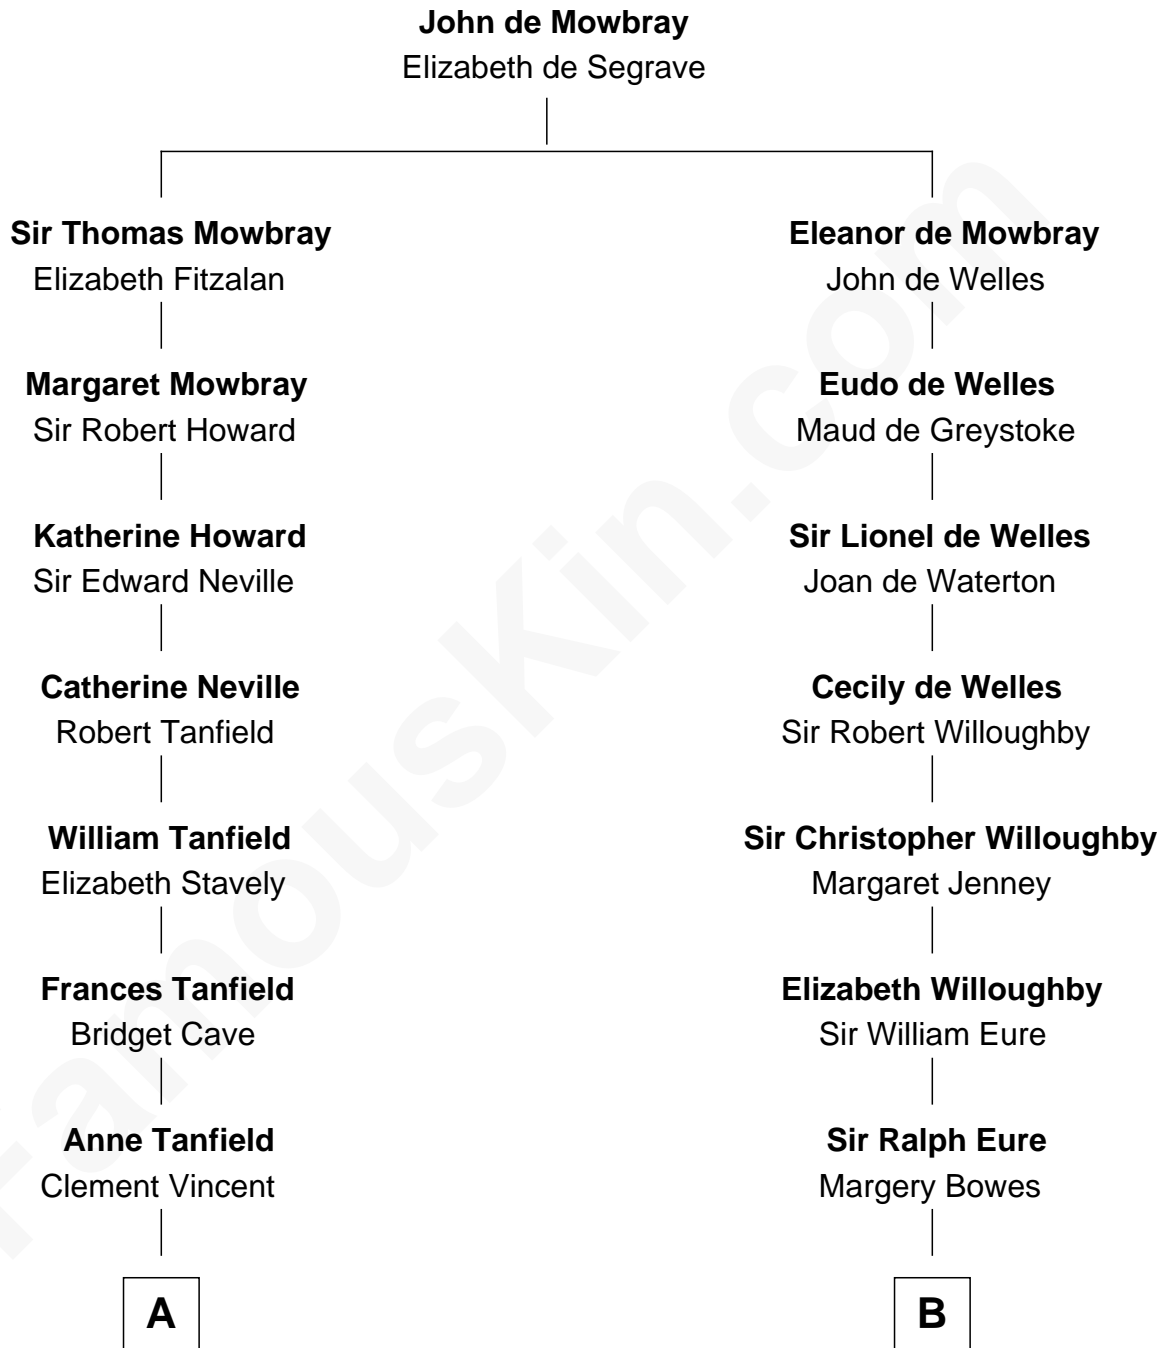

FamousKin.com

Relationship Chart of

Thomas Jefferson

3rd U.S. President and Signer of the Declaration of Independence

13th cousin 6 times removed of

Elizabeth Montgomery
TV Actress - "Bewitched"

C

—
Mary Weed Barney
Henry Montgomery

—
Henry Montgomery
Elizabeth Bryan Allen

—
Elizabeth Montgomery
TV Actress - "Bewitched"

FamousKin.com