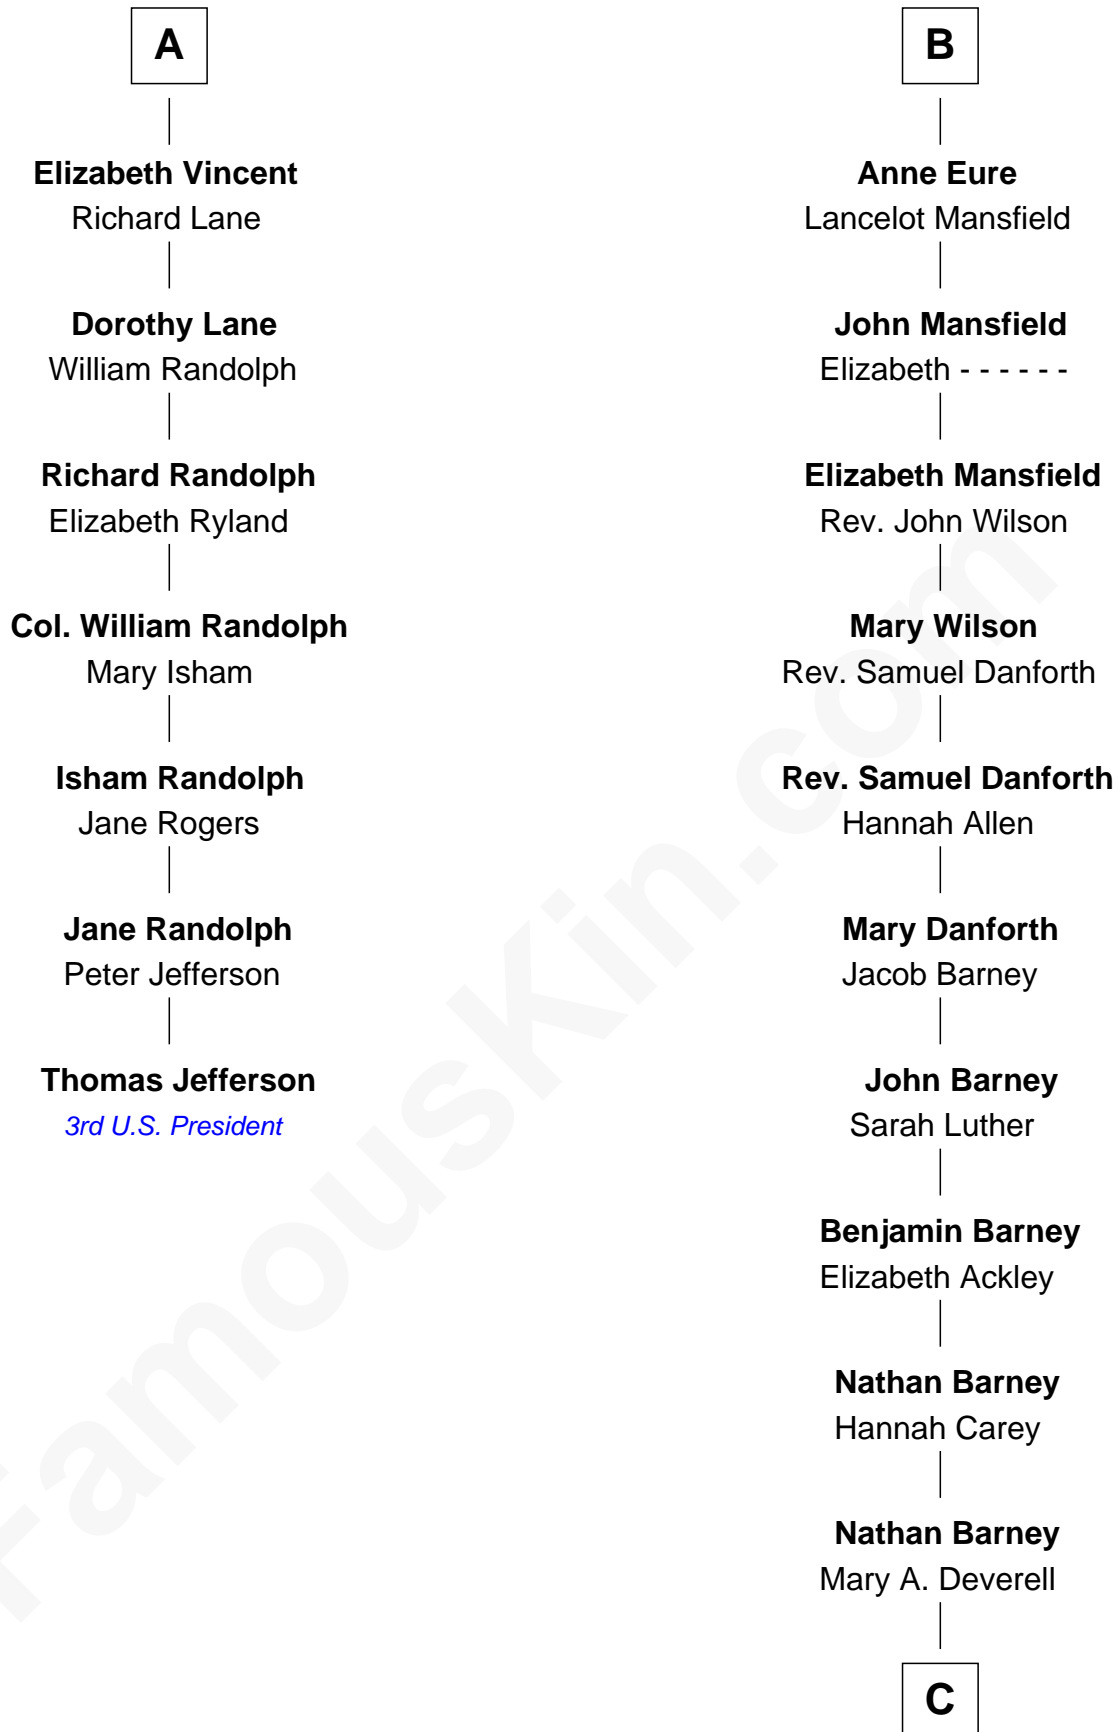

FamousKin.com

Relationship Chart of

Thomas Jefferson

3rd U.S. President and Signer of the Declaration of Independence

13th cousin 6 times removed of

Elizabeth Montgomery
TV Actress - "Bewitched"

C

—
Mary Weed Barney
Henry Montgomery

—
Henry Montgomery
Elizabeth Bryan Allen

—
Elizabeth Montgomery
TV Actress - "Bewitched"

FamousKin.com