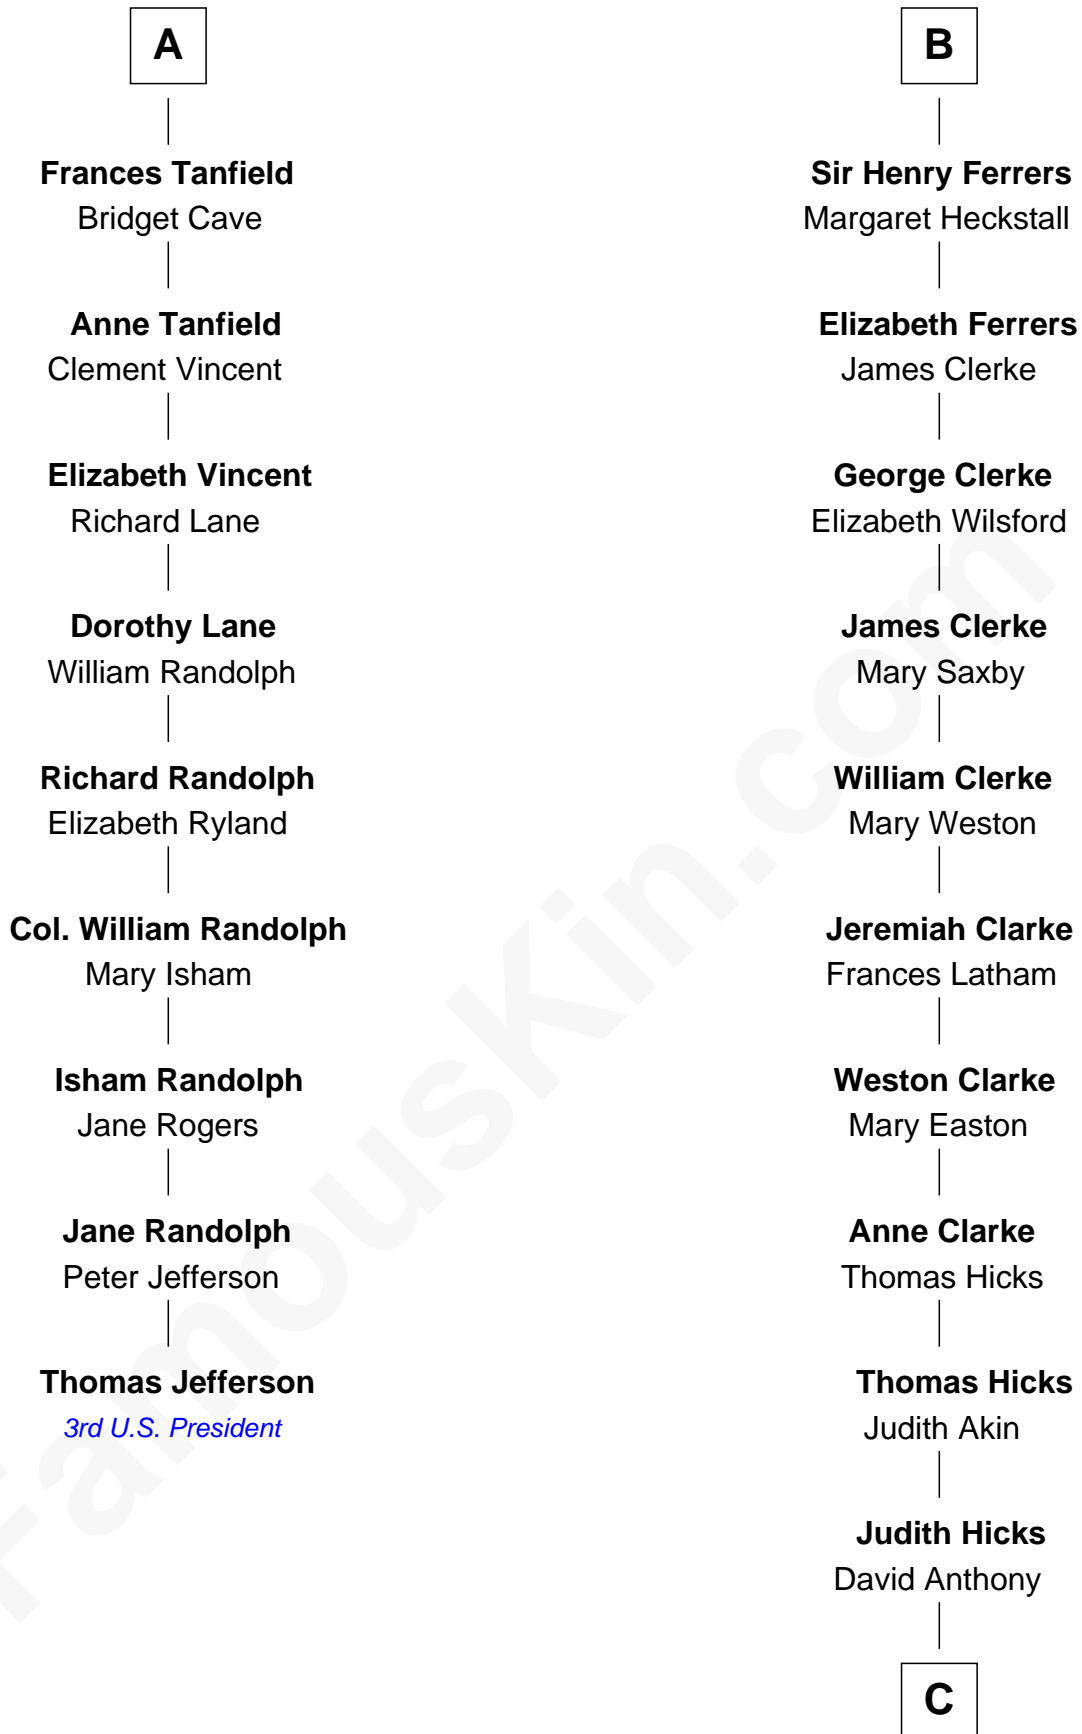

FamousKin.com

Relationship Chart of

Thomas Jefferson

3rd U.S. President and Signer of the Declaration of Independence

15th cousin 4 times removed of

Susan B. Anthony

Women's Rights Advocate

C

Humphrey Anthony

Hannah Lapham

Daniel Anthony

Lucy Read

Susan B. Anthony

Women's Rights Advocate

FamousKin.com