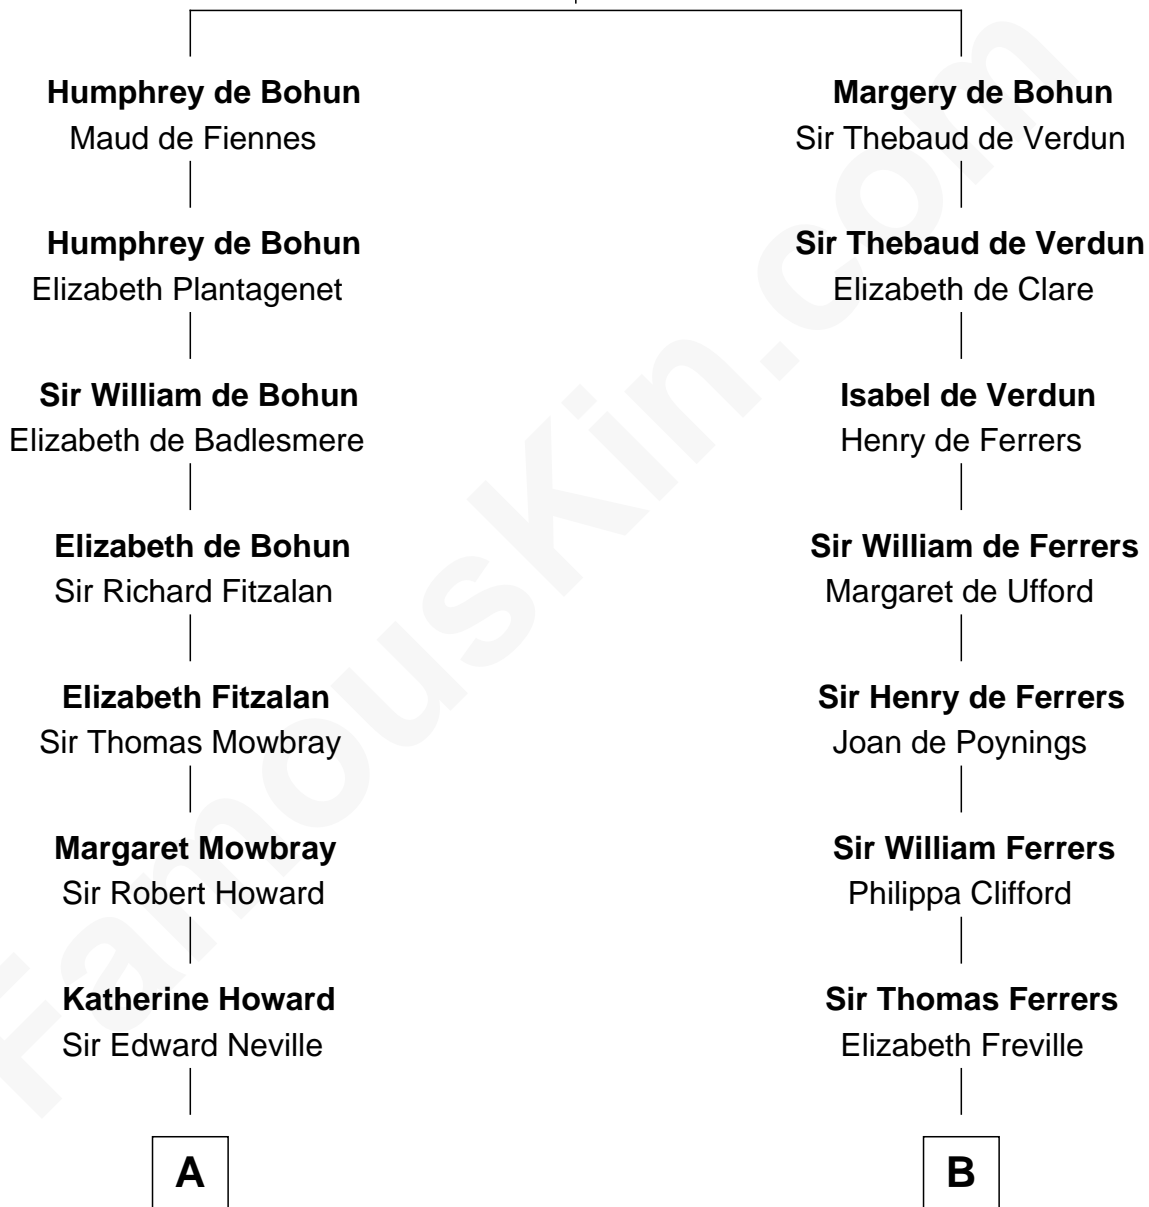

FamousKin.com

Relationship Chart of

Thomas Jefferson

3rd U.S. President and Signer of the Declaration of Independence

17th cousin 2 times removed of

Susan B. Anthony

Women's Rights Advocate

Sir Humphrey de Bohun

Eleanor de Braiose

C

Humphrey Anthony

Hannah Lapham

Daniel Anthony

Lucy Read

Susan B. Anthony

Women's Rights Advocate