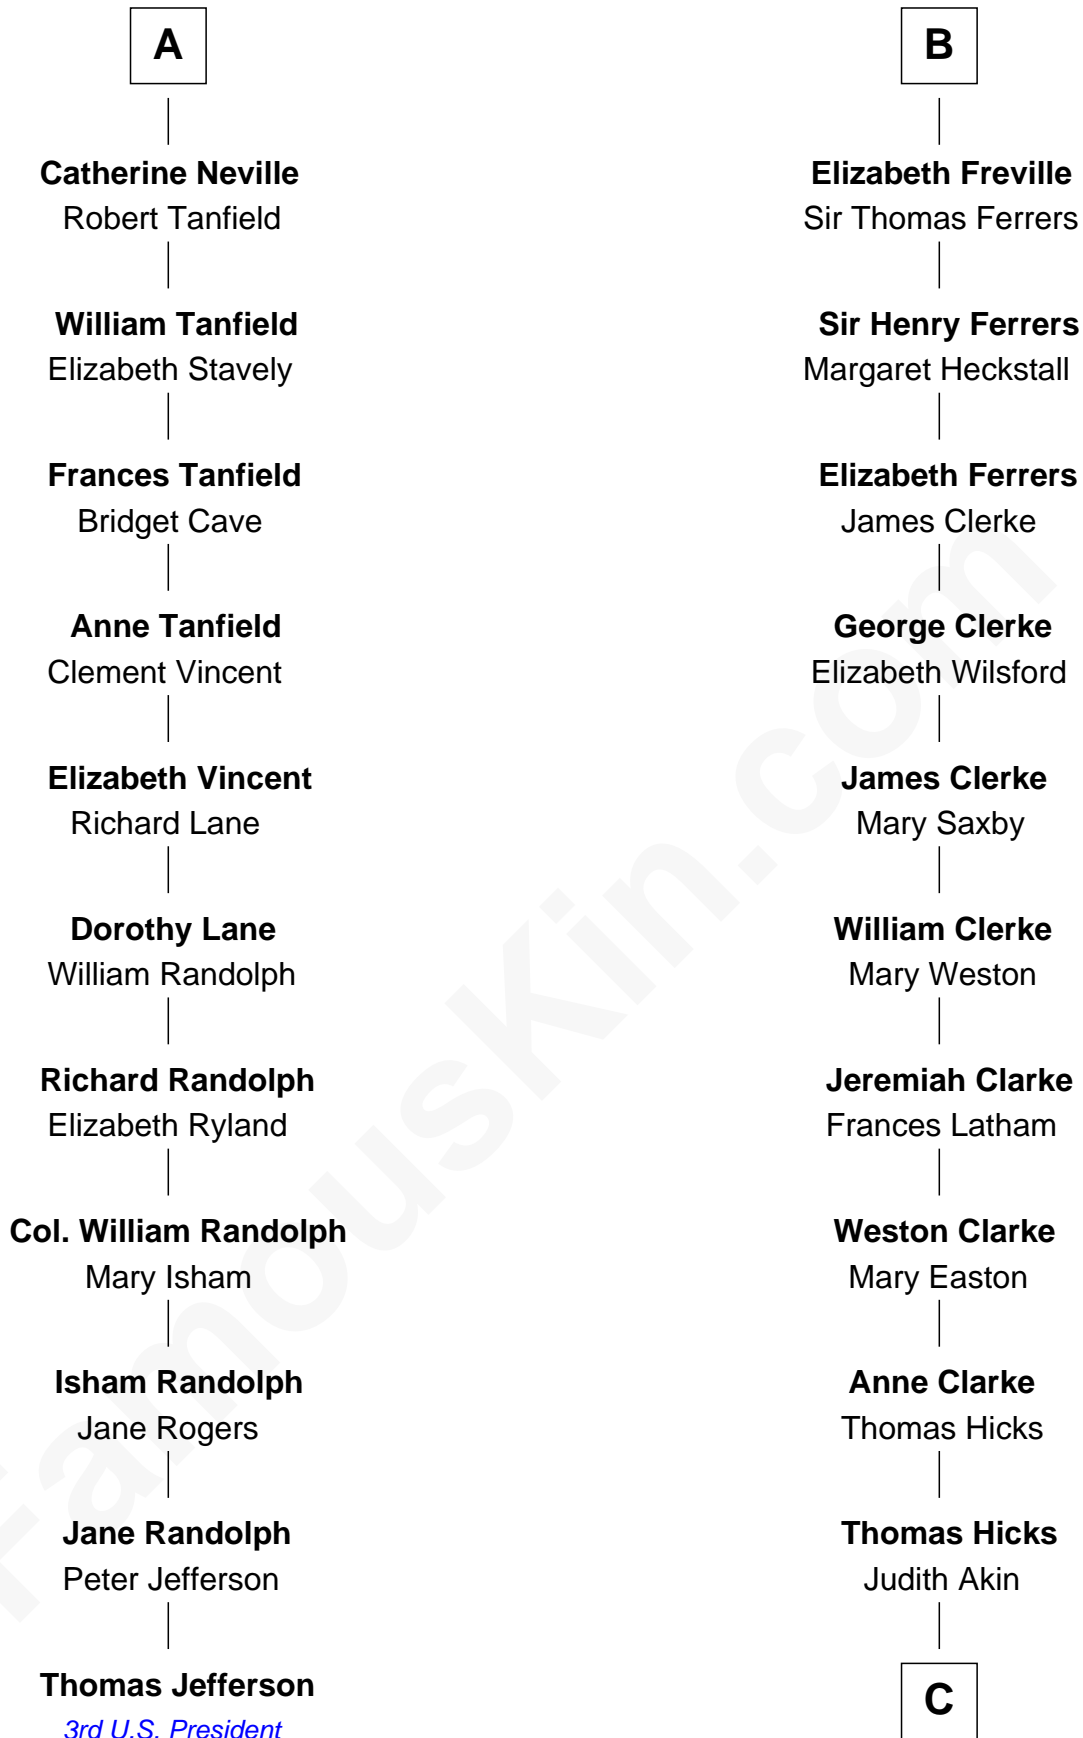

## Relationship Chart of

### Thomas Jefferson

3rd U.S. President and Signer of the Declaration of Independence

17th cousin 3 times removed of

### Susan B. Anthony

Women's Rights Advocate

**Sir William Longespee**

Ela of Salisbury

**C**

—  
**Judith Hicks**

David Anthony

—  
**Humphrey Anthony**

Hannah Lapham

—  
**Daniel Anthony**

Lucy Read

—  
**Susan B. Anthony**

*Women's Rights Advocate*

FamousKin.com