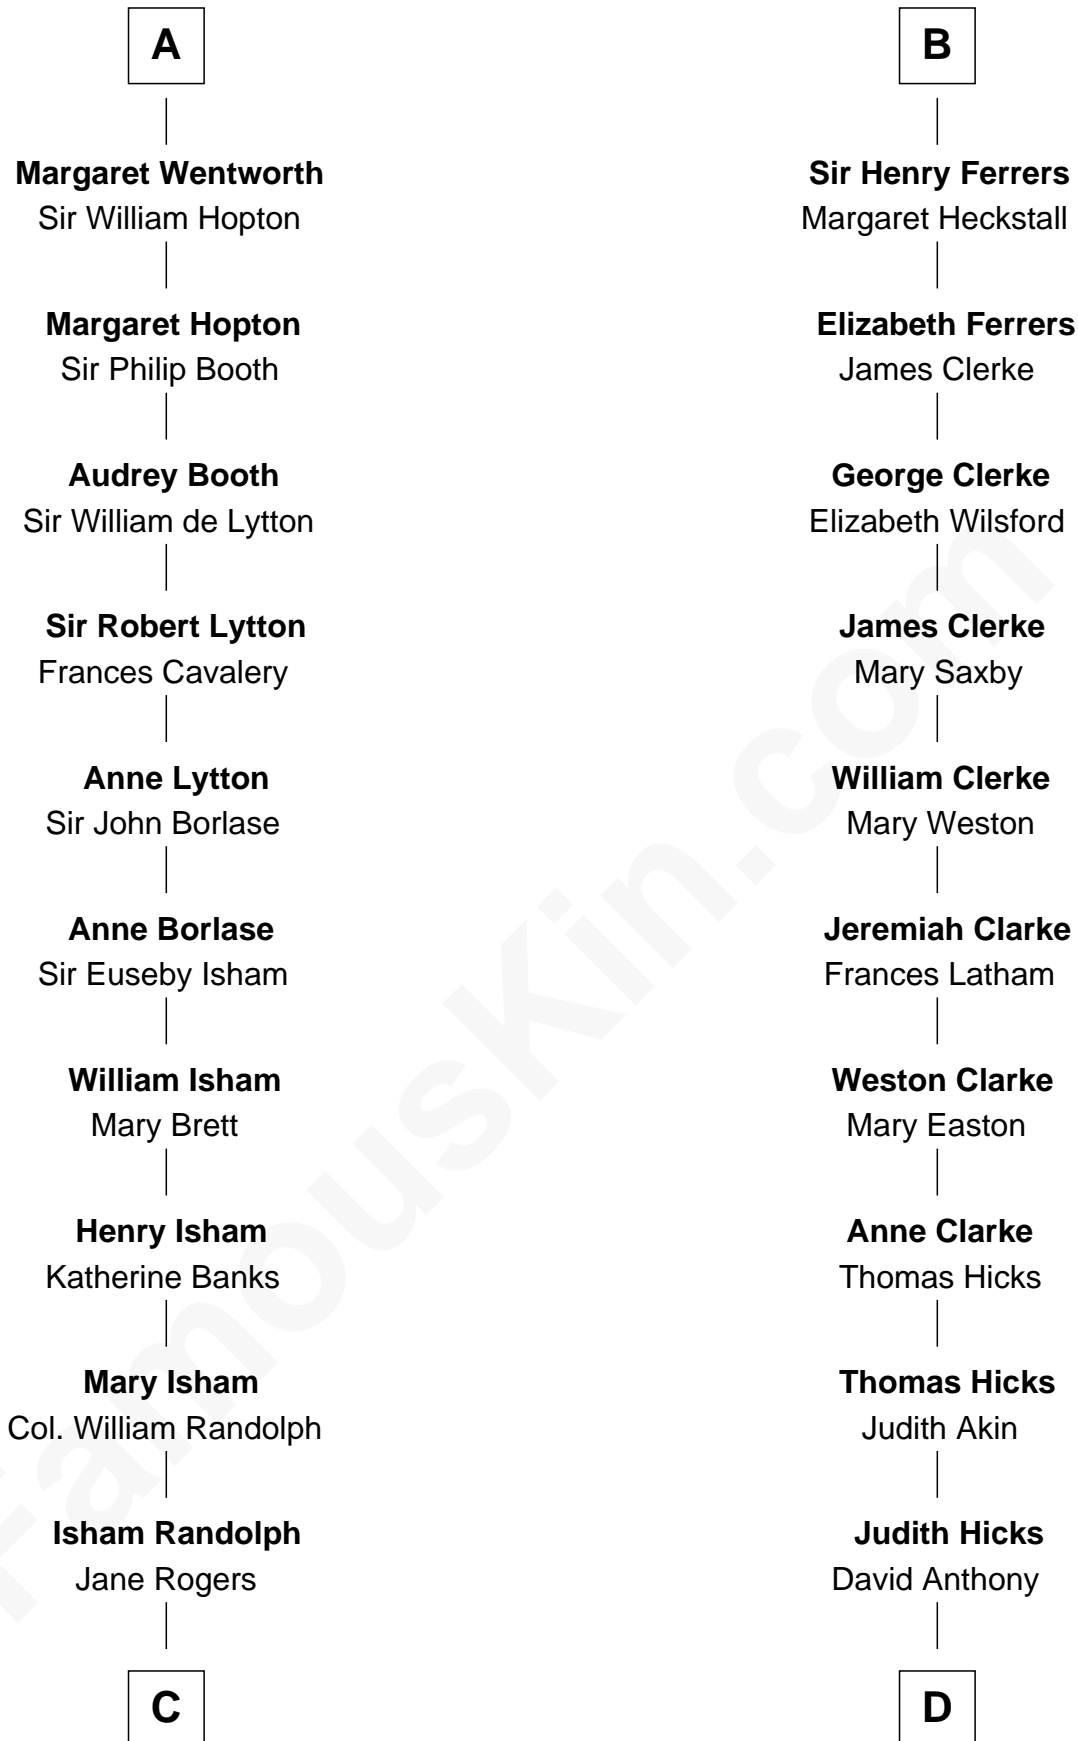

FamousKin.com

Relationship Chart of

Thomas Jefferson

3rd U.S. President and Signer of the Declaration of Independence

18th cousin 1 time removed of

Susan B. Anthony

Women's Rights Advocate

C

Jane Randolph
Peter Jefferson

Thomas Jefferson
3rd U.S. President

D

Humphrey Anthony
Hannah Lapham

Daniel Anthony
Lucy Read

Susan B. Anthony
Women's Rights Advocate

FamousKin.com