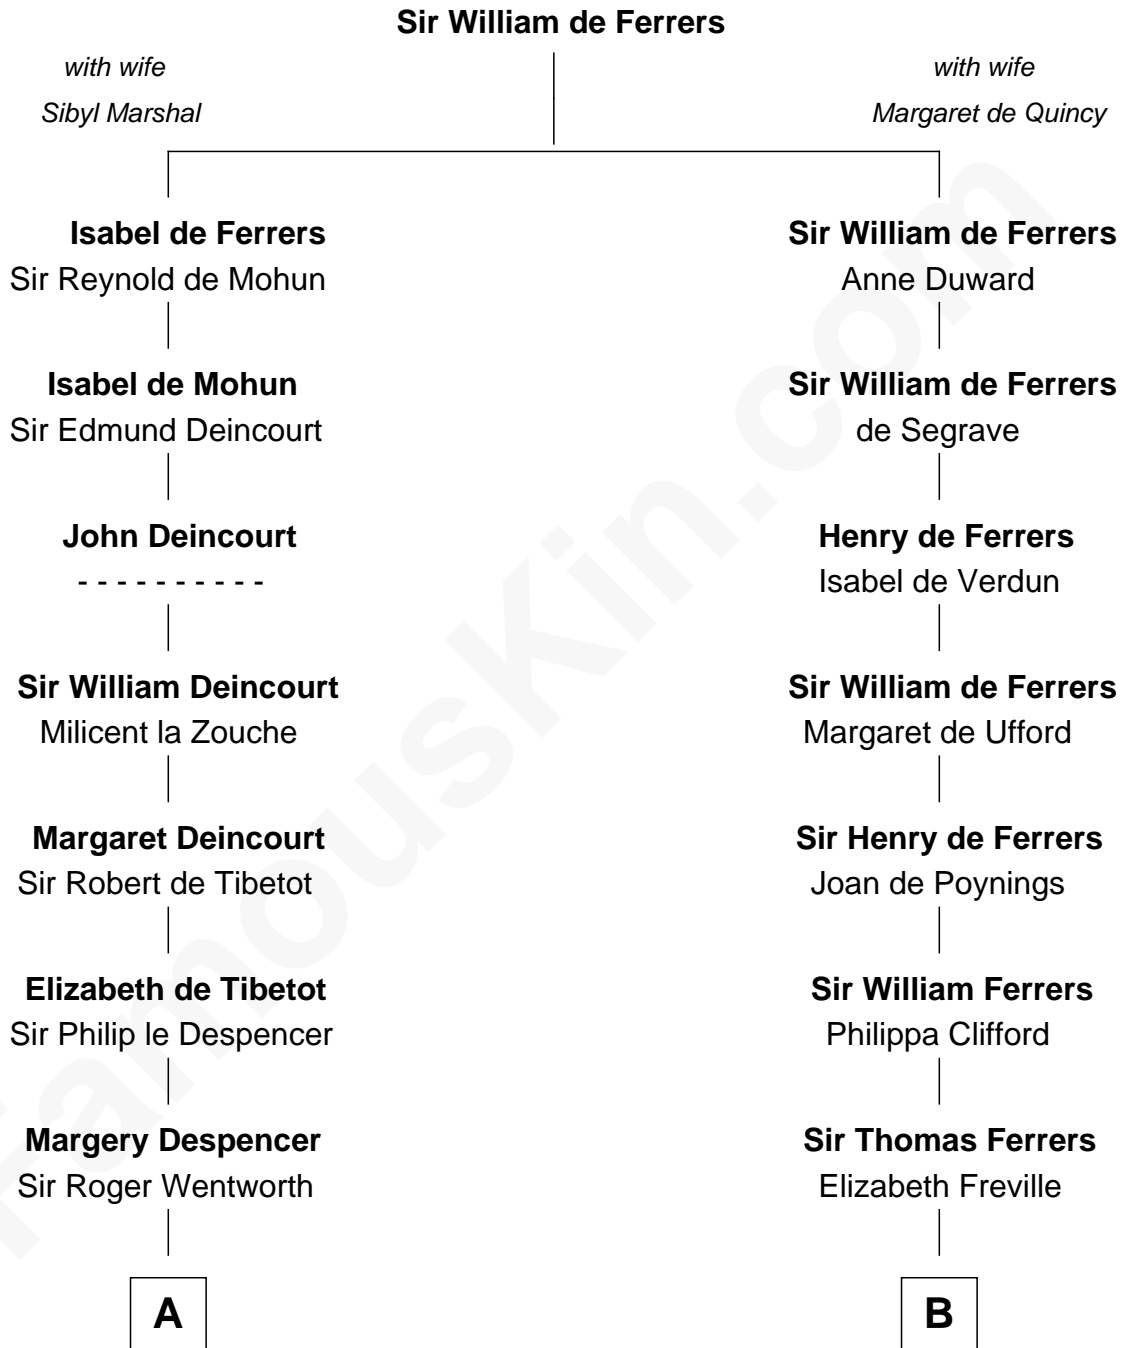

FamousKin.com

Relationship Chart of

Thomas Jefferson

3rd U.S. President and Signer of the Declaration of Independence

18th cousin 1 time removed of

Susan B. Anthony

Women's Rights Advocate

C

Jane Randolph
Peter Jefferson

Thomas Jefferson
3rd U.S. President

D

Humphrey Anthony
Hannah Lapham

Daniel Anthony
Lucy Read

Susan B. Anthony
Women's Rights Advocate

FamousKin.com