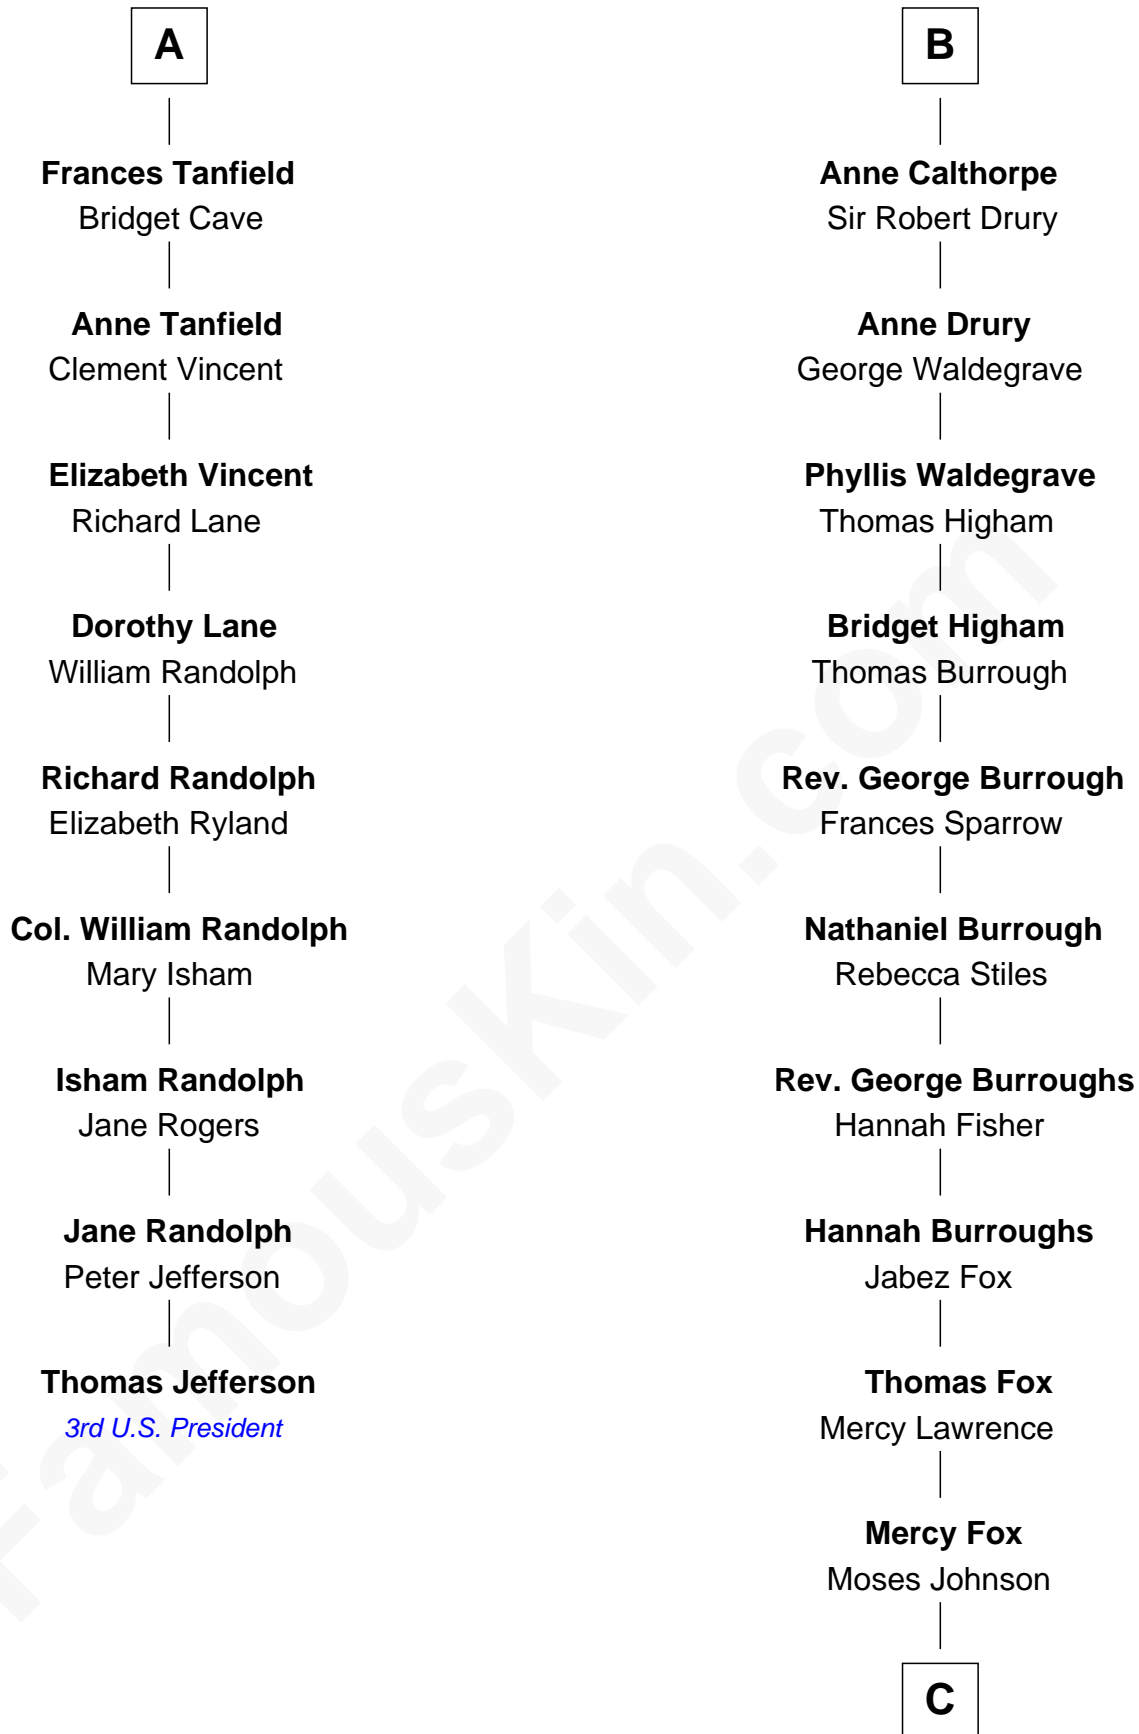

FamousKin.com

Relationship Chart of

Thomas Jefferson

3rd U.S. President and Signer of the Declaration of Independence

15th cousin 6 times removed of

Walt Disney

Co-Founder of The Walt Disney Company

C

Fanny Johnson

John Call

Eber Call

Violette Lawrence

Charles Call

Henrietta Gross

Flora Call

Elias Charles Disney