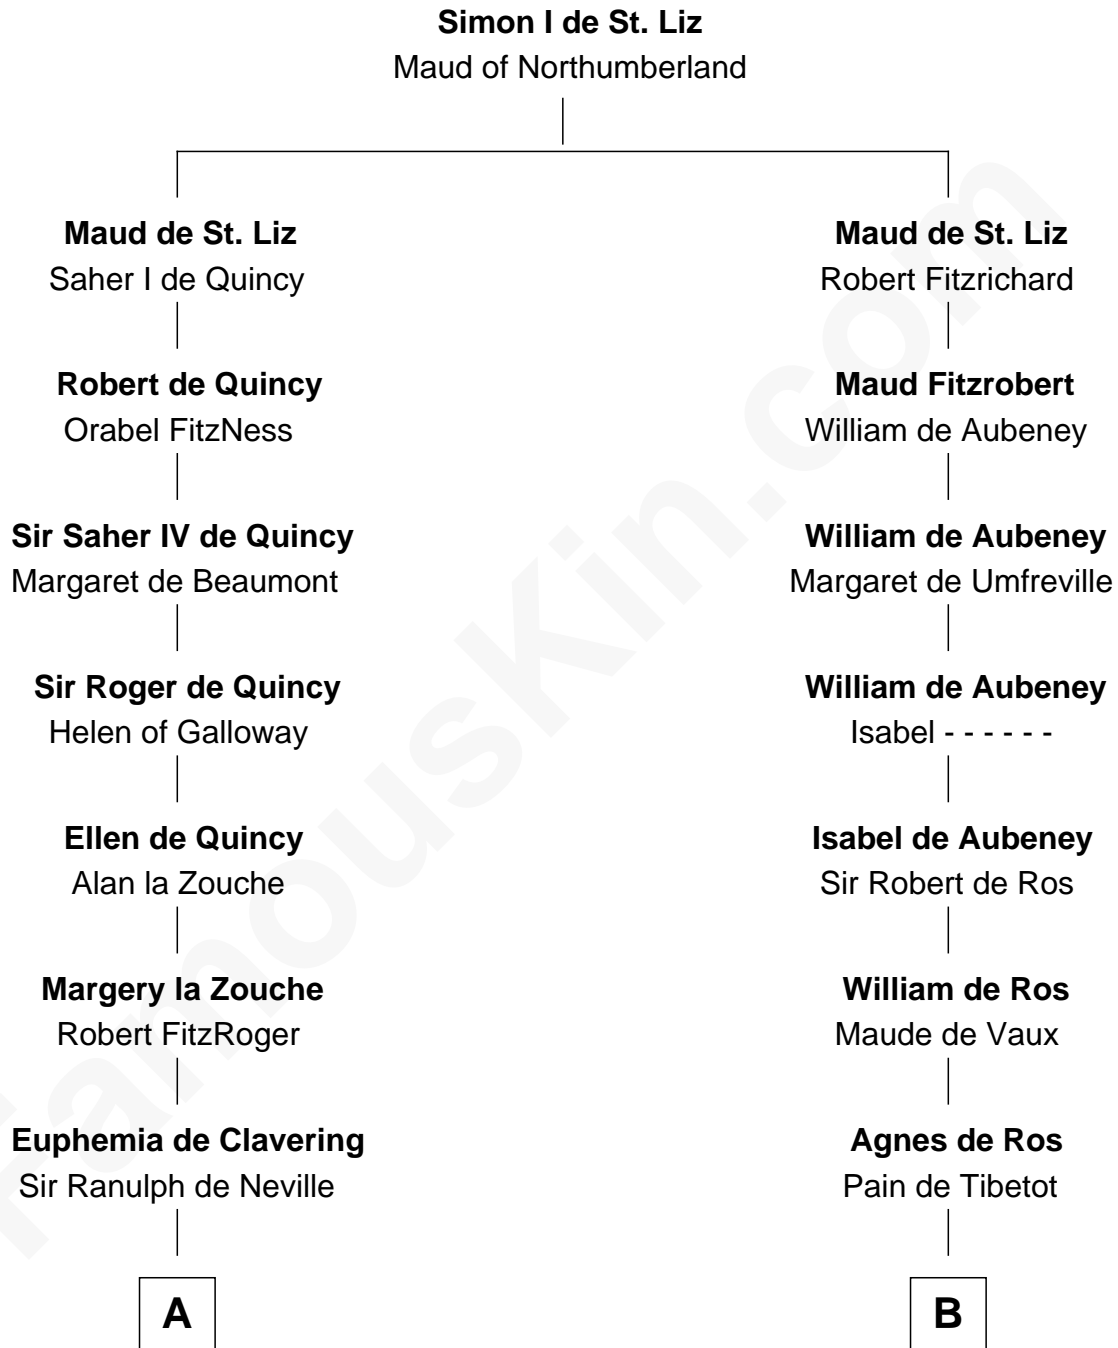

FamousKin.com

Relationship Chart of

Thomas Jefferson

3rd U.S. President and Signer of the Declaration of Independence

18th cousin 3 times removed of

Rev. George Burroughs

Executed for Witchcraft, Salem 1692

C

Richard Randolph
Elizabeth Ryland

Col. William Randolph
Mary Isham

Isham Randolph
Jane Rogers

Jane Randolph
Peter Jefferson

Thomas Jefferson
3rd U.S. President

D

Nathaniel Burrough
Rebecca Stiles

Rev. George Burroughs
Salem Witch Trials 1692

FamousKin.com