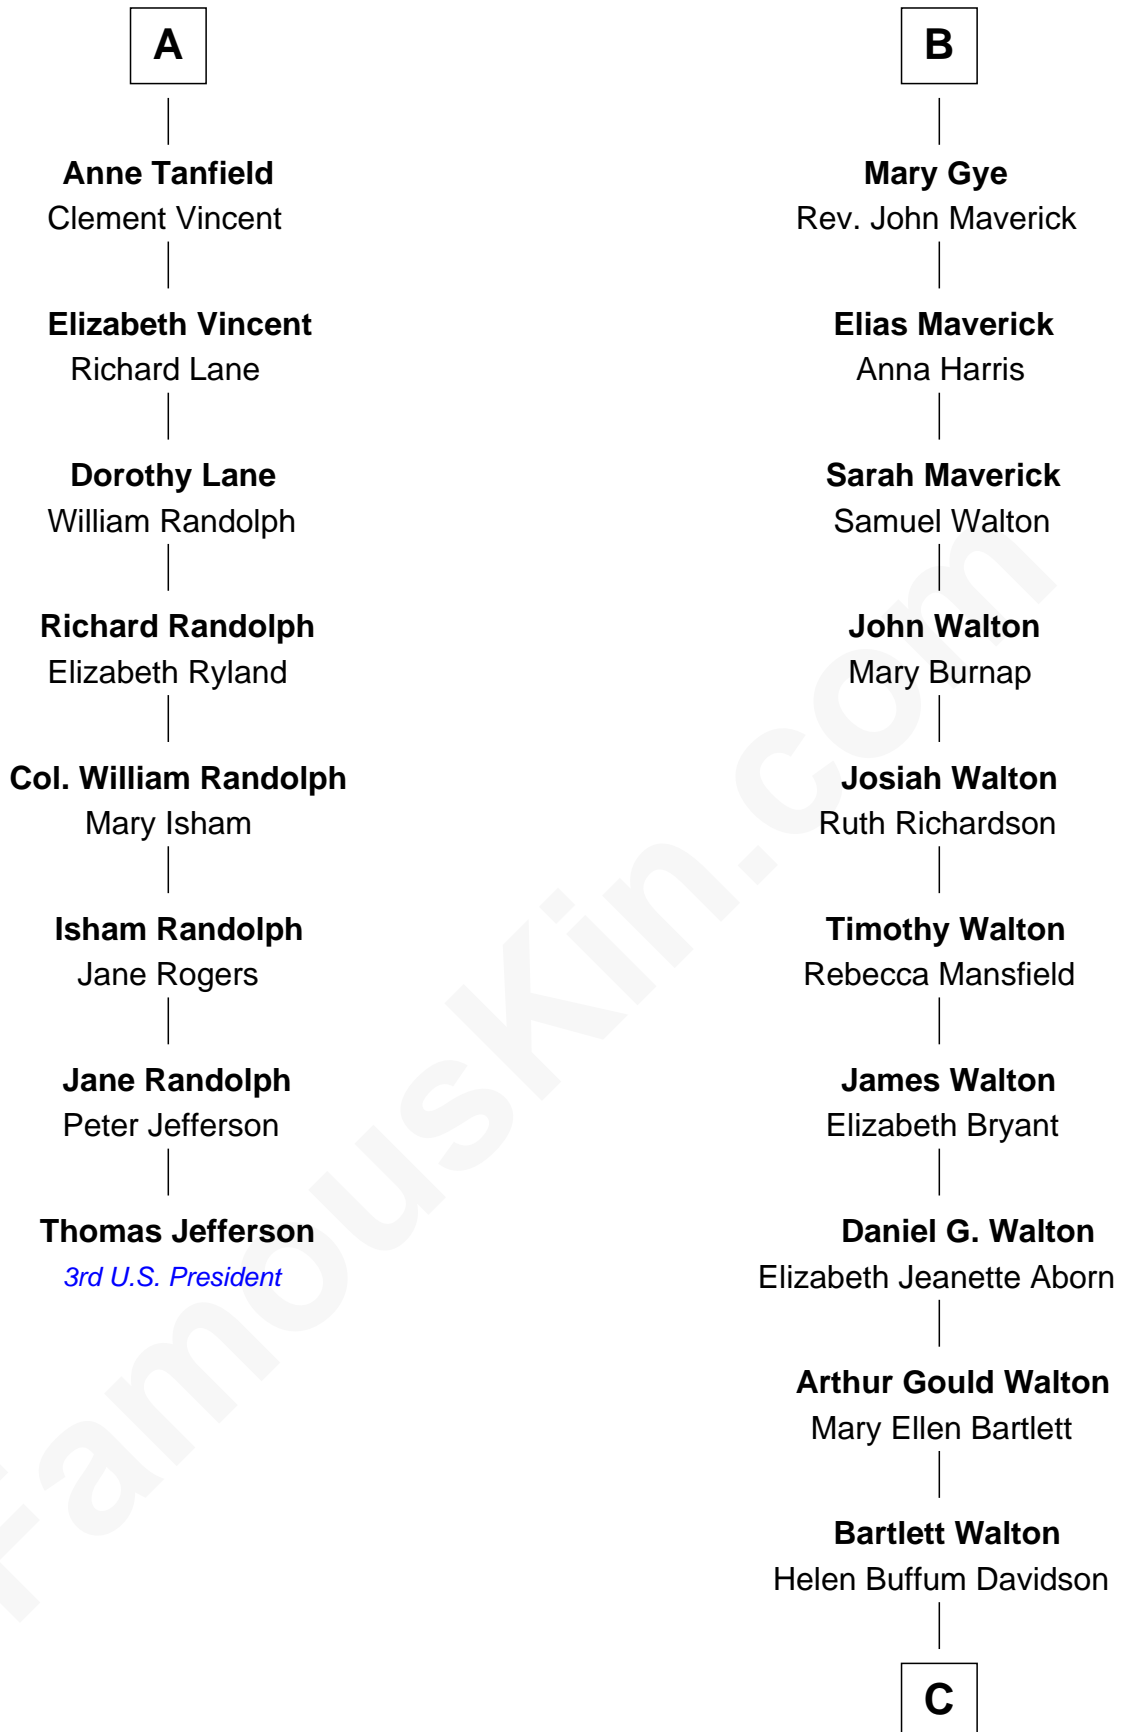

FamousKin.com

Relationship Chart of

Thomas Jefferson

3rd U.S. President and Signer of the Declaration of Independence

14th cousin 5 times removed of

Paul Giamatti

TV and Movie Actor

Richard Fitzalan
Eleanor Plantagenet