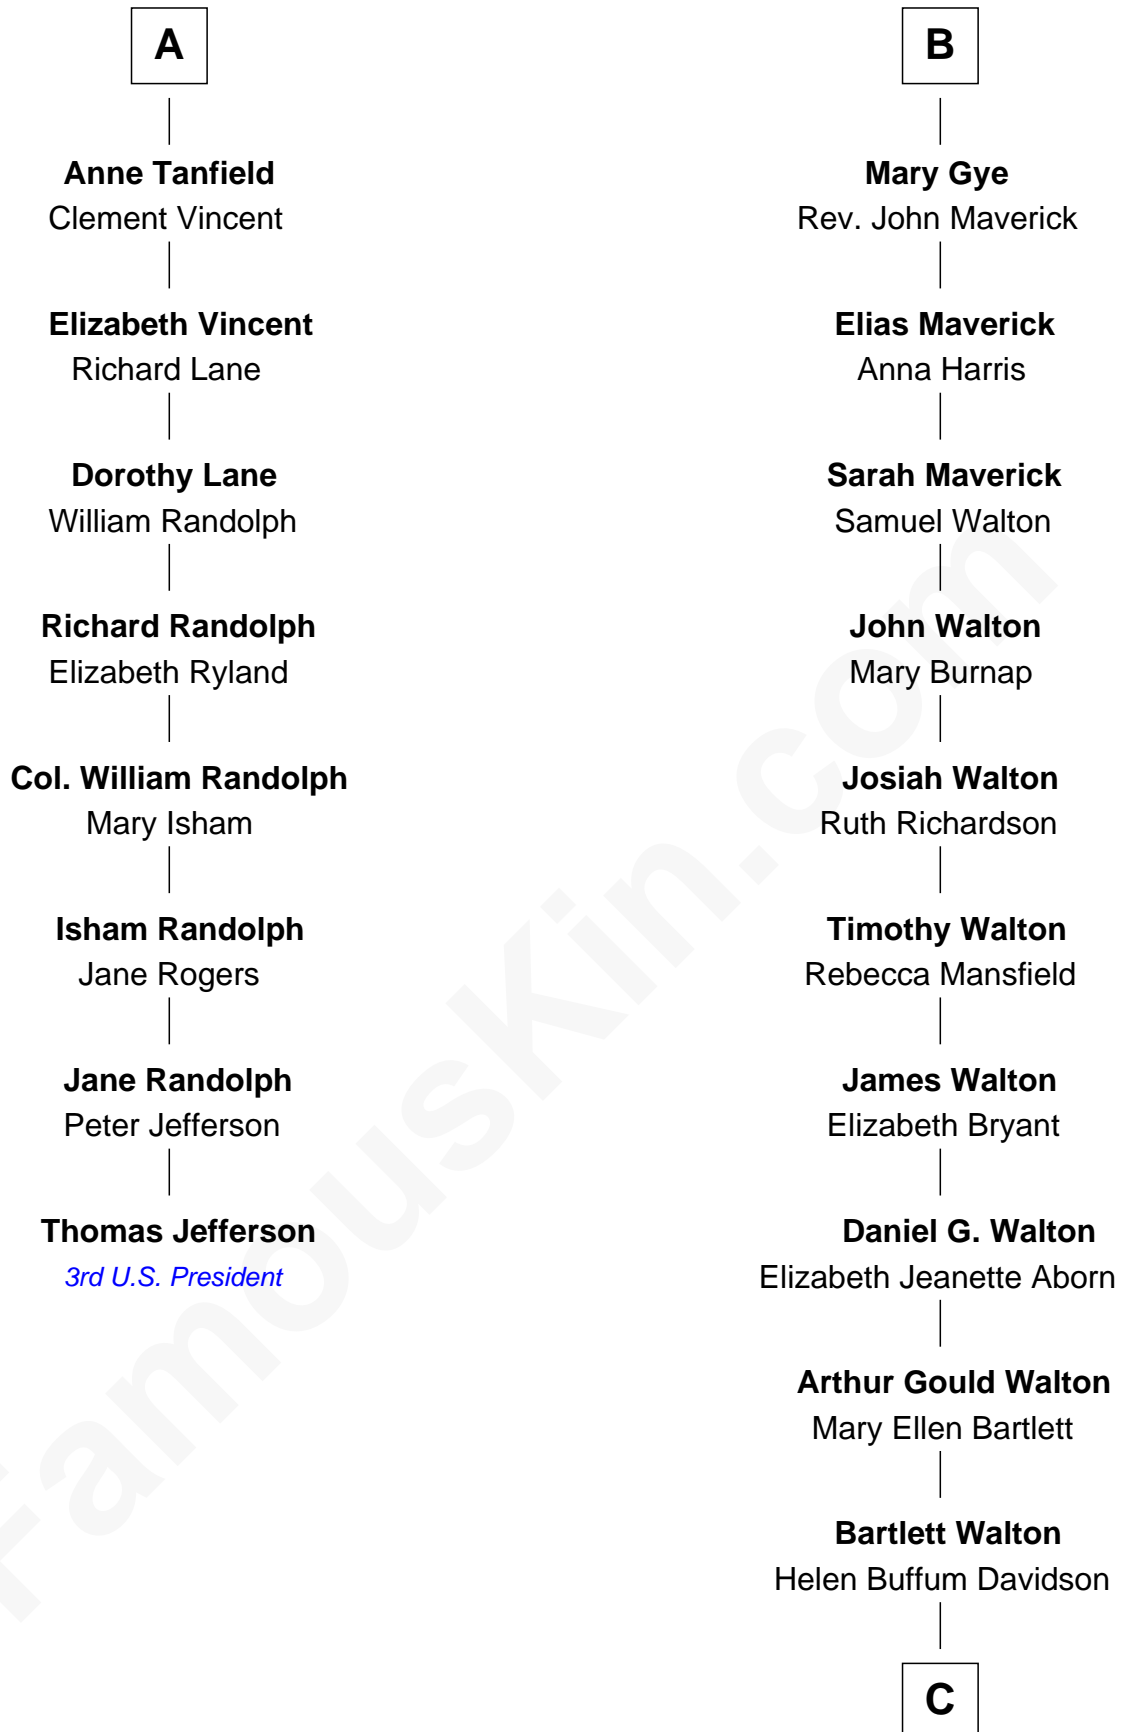

FamousKin.com

Relationship Chart of

Thomas Jefferson

3rd U.S. President and Signer of the Declaration of Independence

14th cousin 4 times removed of

A. Bartlett Giamatti

Major League Baseball Commissioner

C

Mary Claybaugh Walton

Valentine John Giamatti

A. Bartlett Giamatti

Major League Baseball Commissioner

FamousKin.com