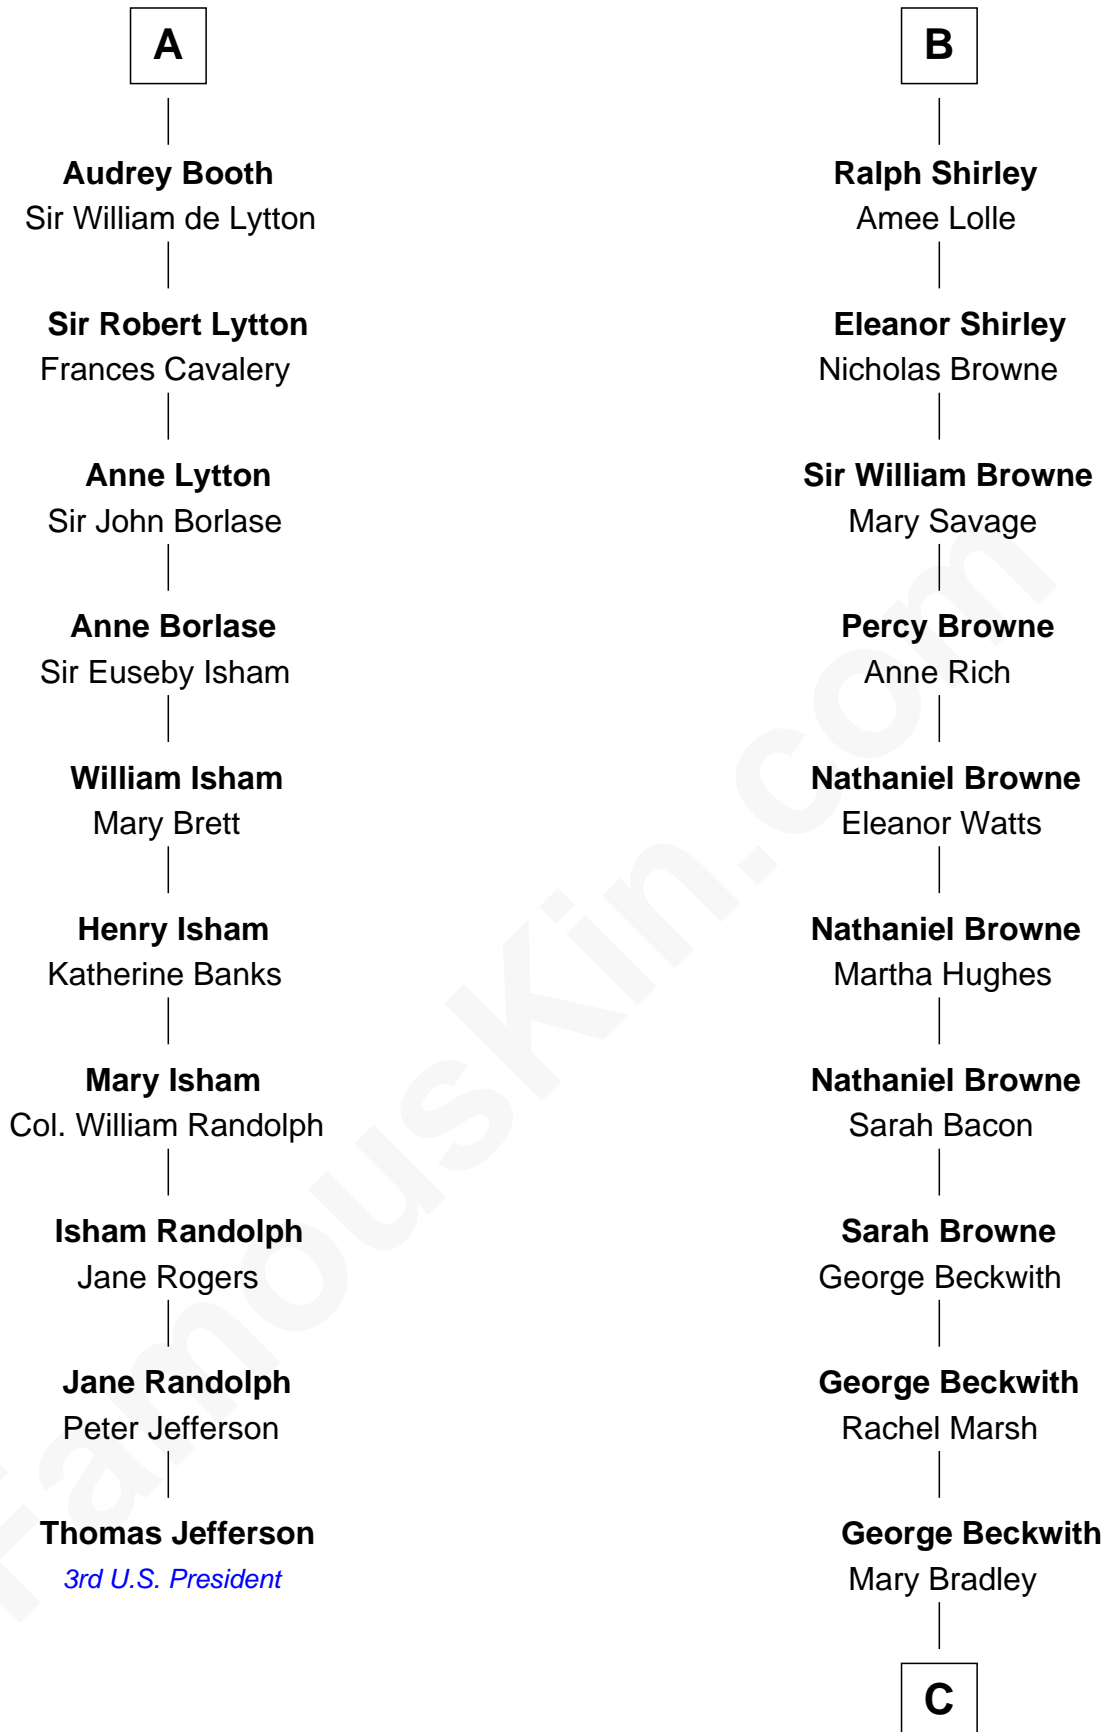

## Relationship Chart of

### Thomas Jefferson

3rd U.S. President and Signer of the Declaration of Independence

16th cousin 2 times removed of

### William Henry Moore

Co-Founder, U.S. Steel and Nabisco

C

Rachael Arvilla Beckwith

Nathaniel Ford Moore

William Henry Moore

*Co-Founder, U.S. Steel and Nabisco*

FamousKin.com