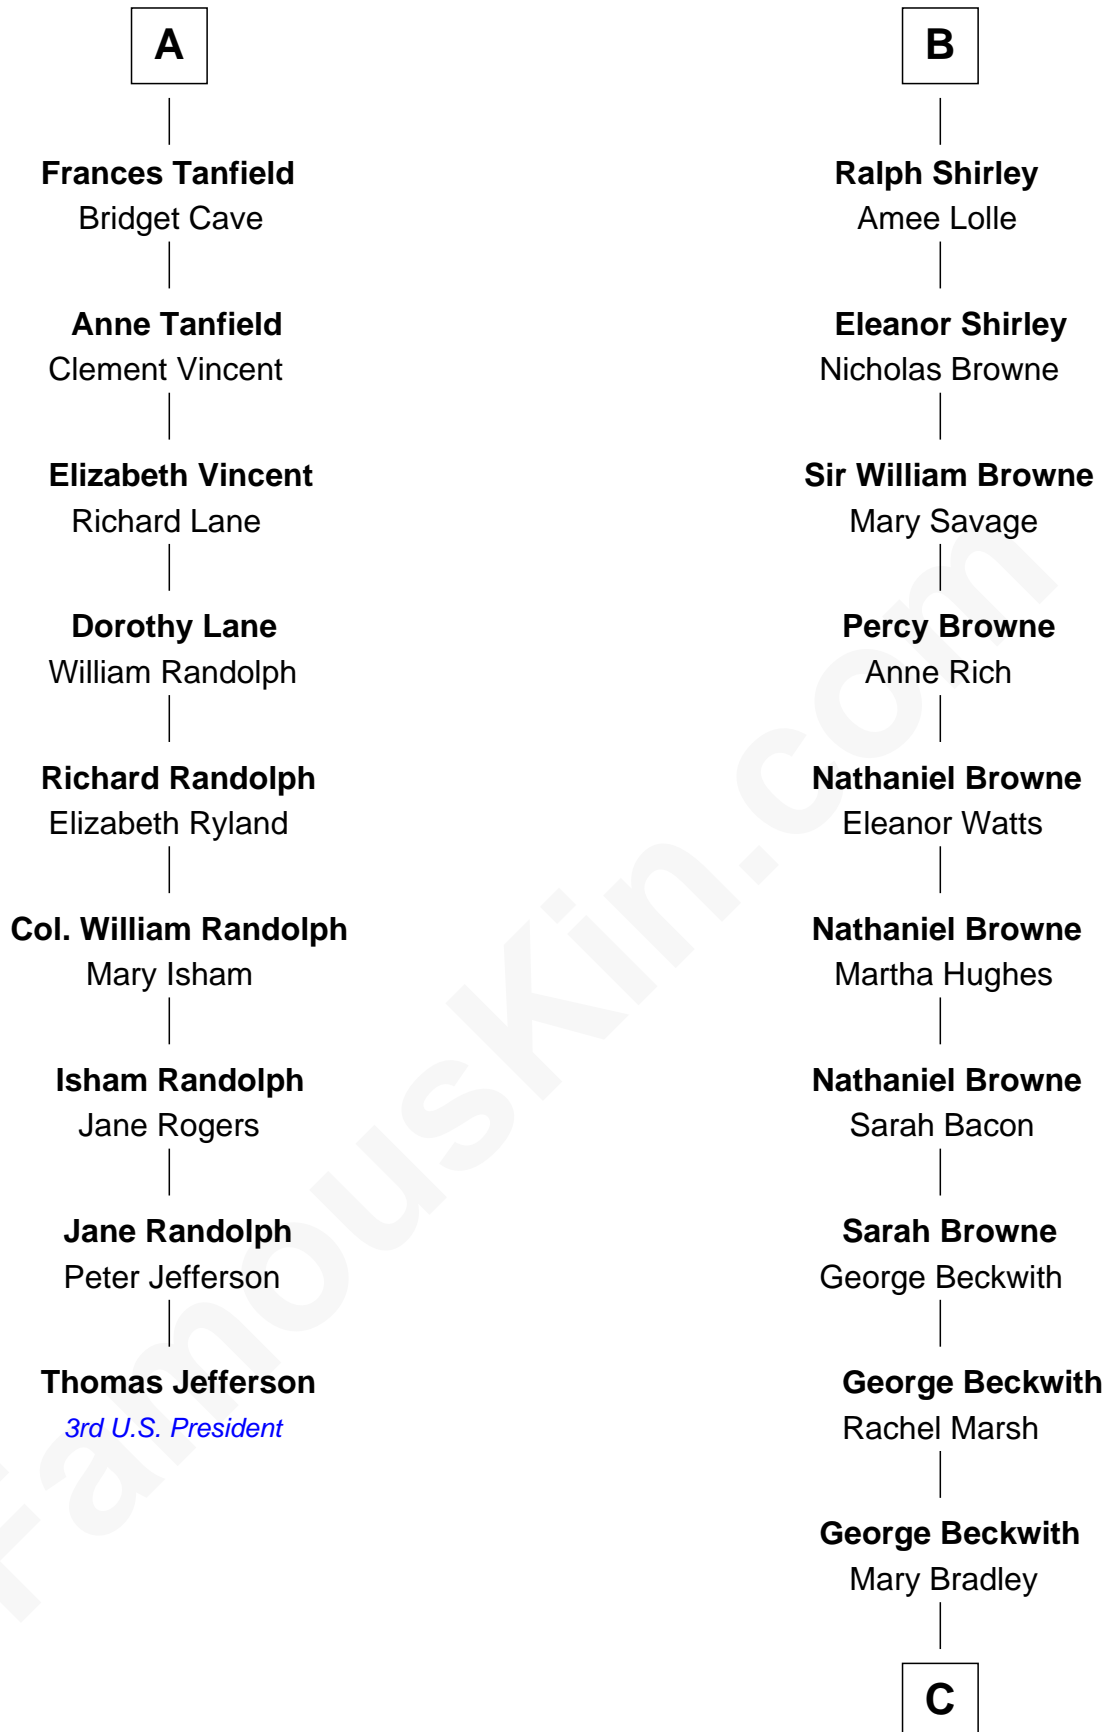

## Relationship Chart of

### Thomas Jefferson

3rd U.S. President and Signer of the Declaration of Independence

15th cousin 3 times removed of

### William Henry Moore

Co-Founder, U.S. Steel and Nabisco

C

Rachael Arvilla Beckwith

Nathaniel Ford Moore

William Henry Moore

*Co-Founder, U.S. Steel and Nabisco*

FamousKin.com