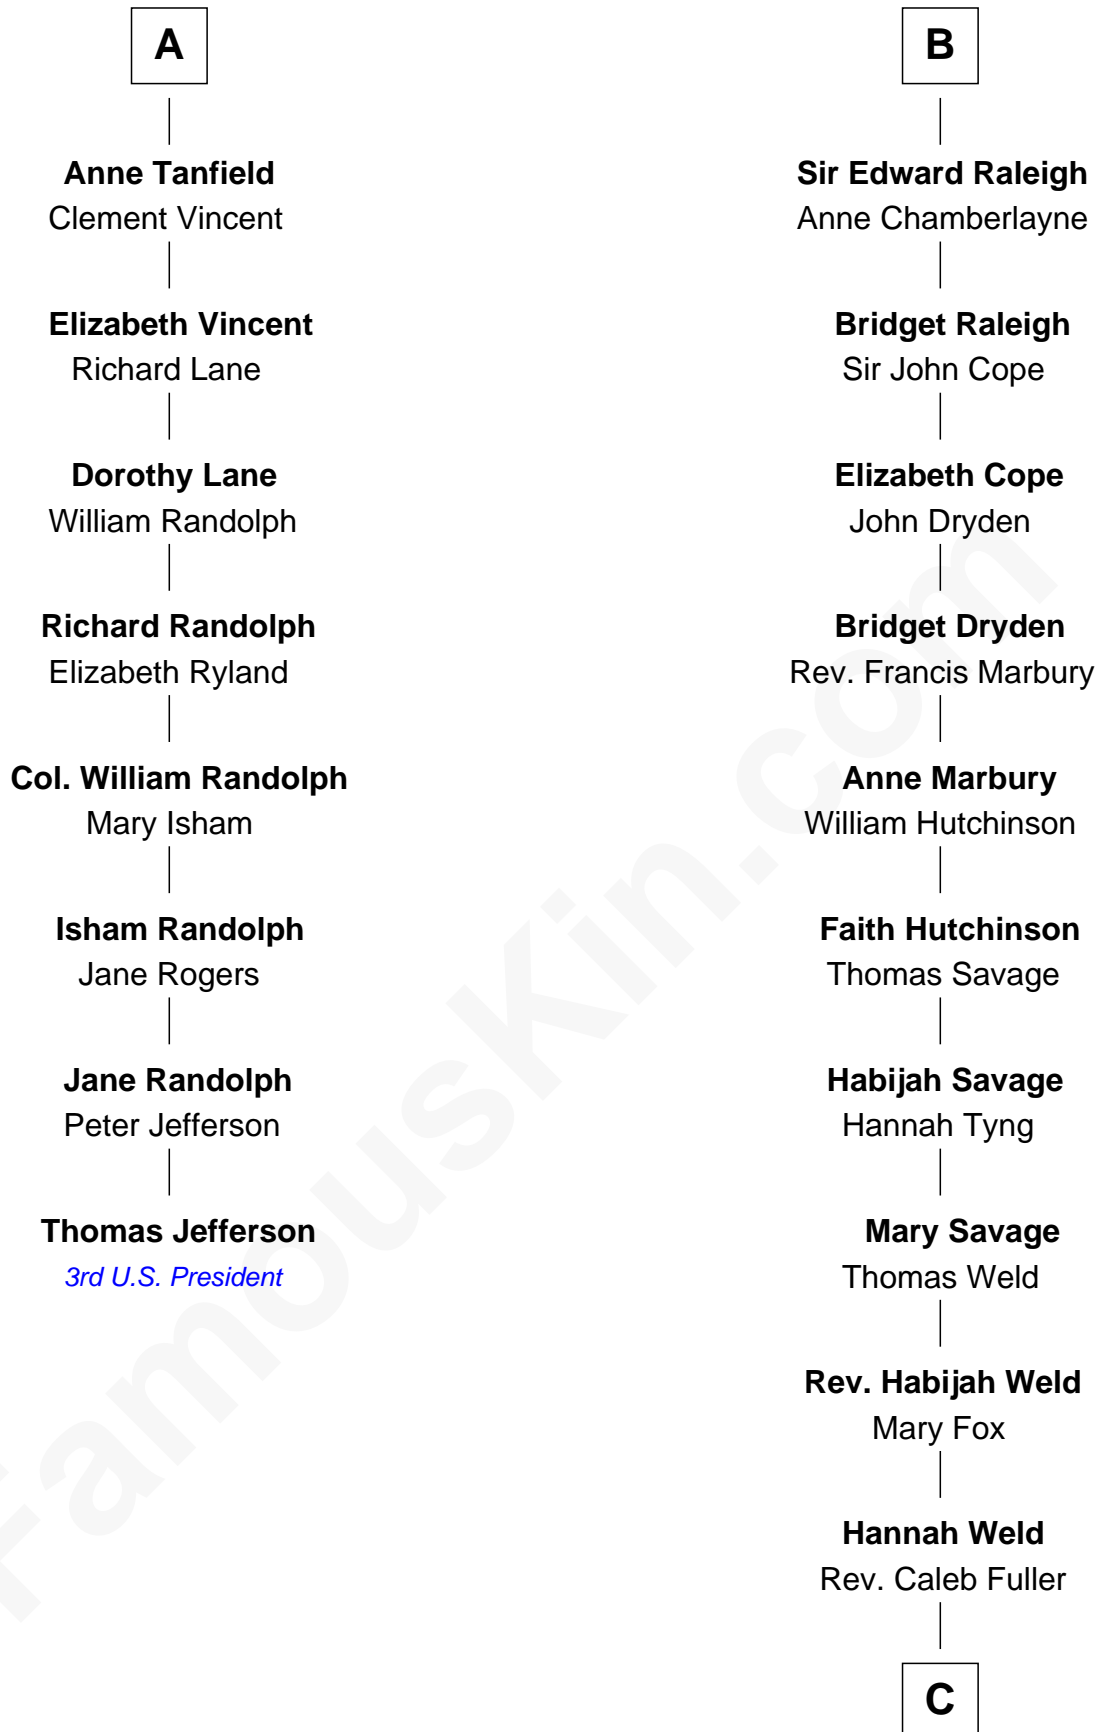

FamousKin.com

Relationship Chart of

Thomas Jefferson

3rd U.S. President and Signer of the Declaration of Independence

14th cousin 5 times removed of

Melville Fuller

8th Chief Justice of the U.S. Supreme Court

Sir Hugh I de Audley

Iseult de Mortimer

C

Henry Weld Fuller

Esther Gould

Frederick Augustus Fuller

Catherine Martin Weston

Melville Fuller