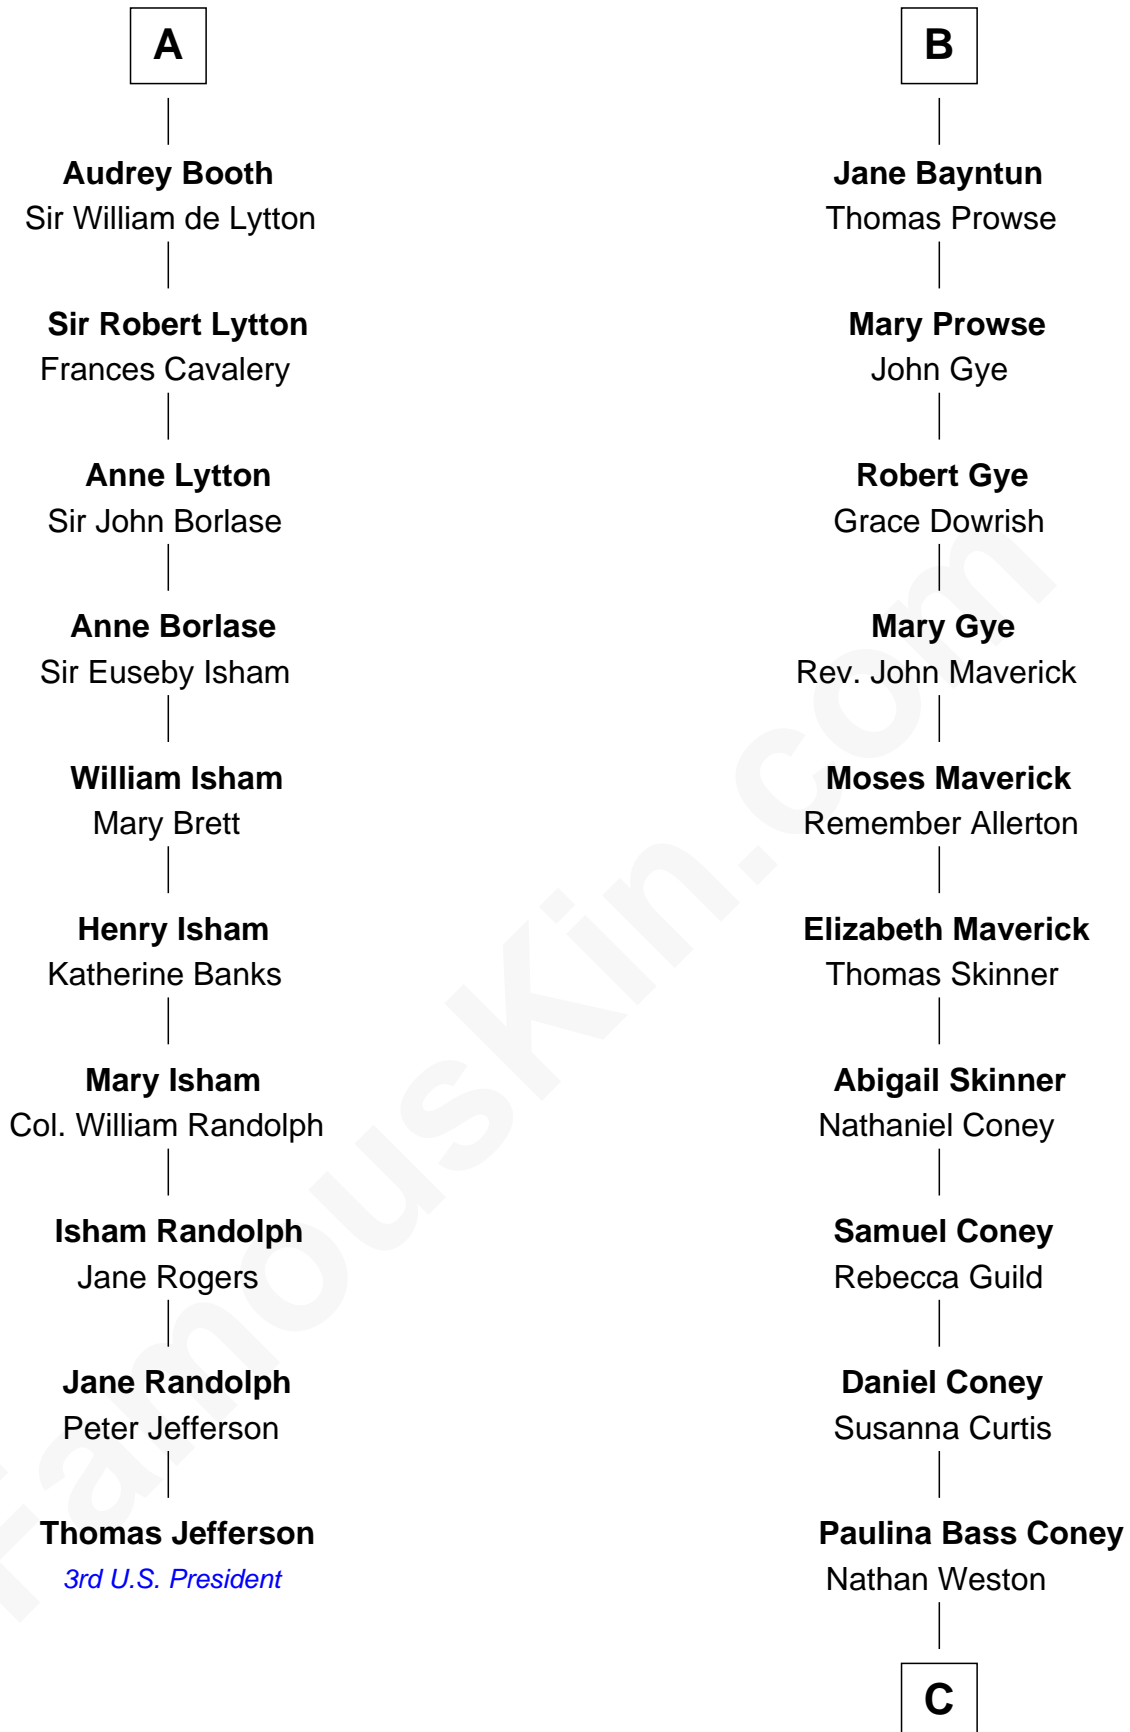

FamousKin.com

Relationship Chart of

Thomas Jefferson

3rd U.S. President and Signer of the Declaration of Independence

16th cousin 2 times removed of

Melville Fuller

8th Chief Justice of the U.S. Supreme Court

C

—
Catherine Martin Weston

Frederick Augustus Fuller

—
Melville Fuller

8th U.S. Chief Justice

FamousKin.com