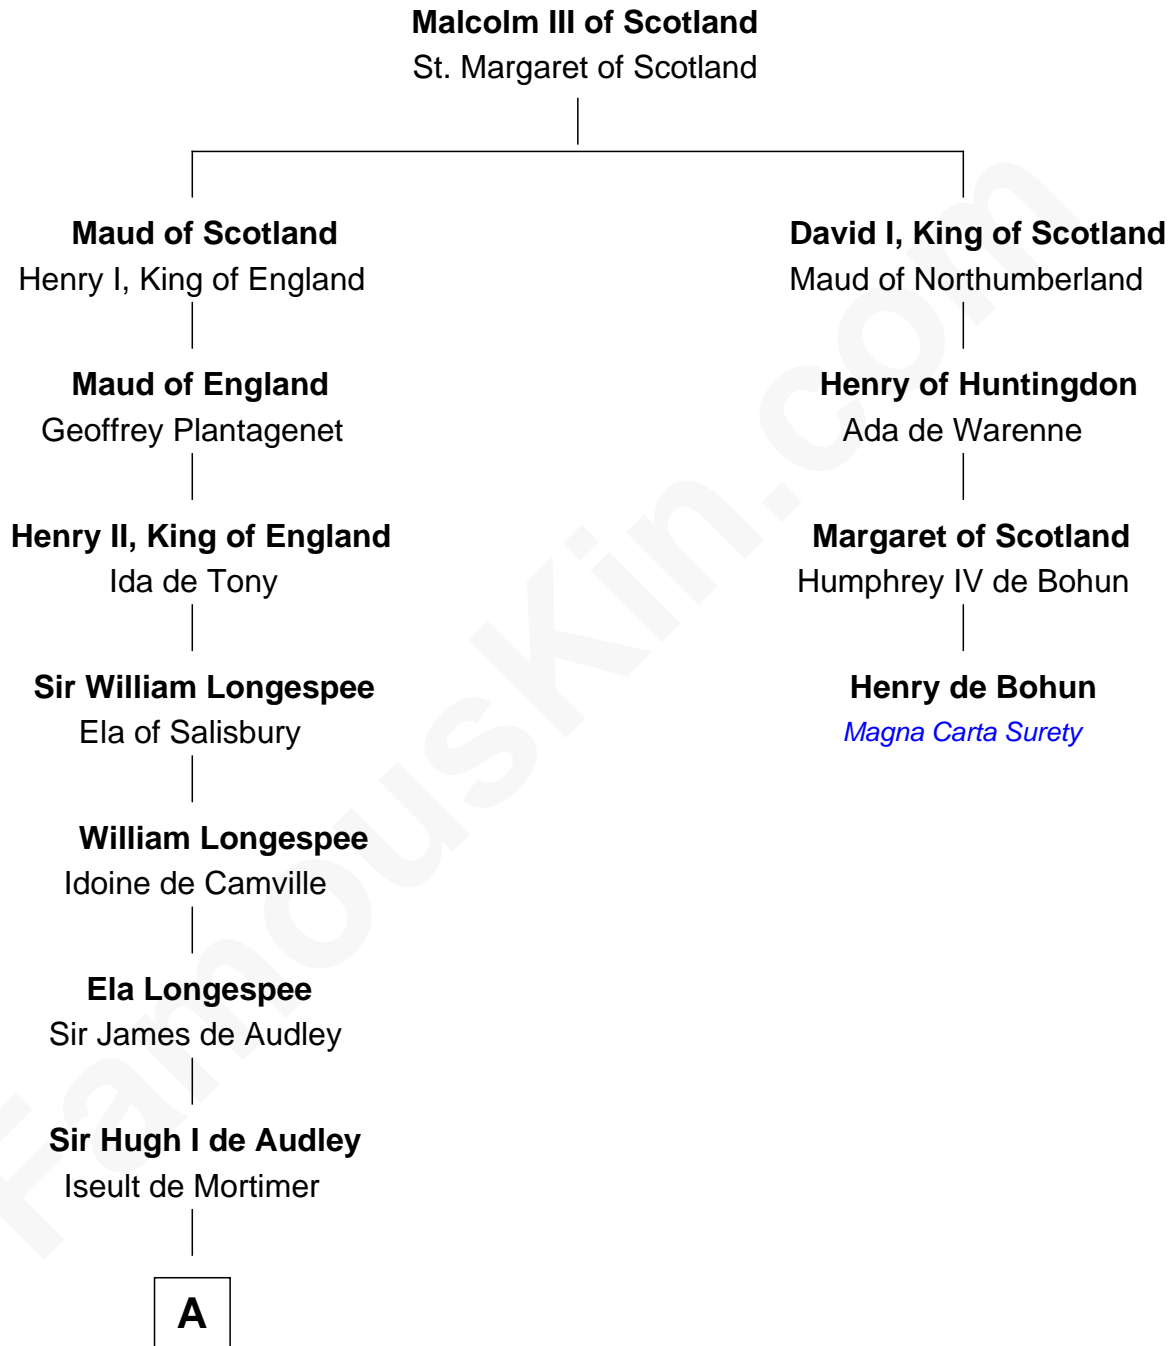

# FamousKin.com

## Relationship Chart of

### Thomas Jefferson

3rd U.S. President and Signer of the Declaration of Independence

3rd cousin 18 times removed of

**Henry de Bohun**  
Magna Carta Surety

**A**

**Alice de Audley**  
Sir Ralph de Neville