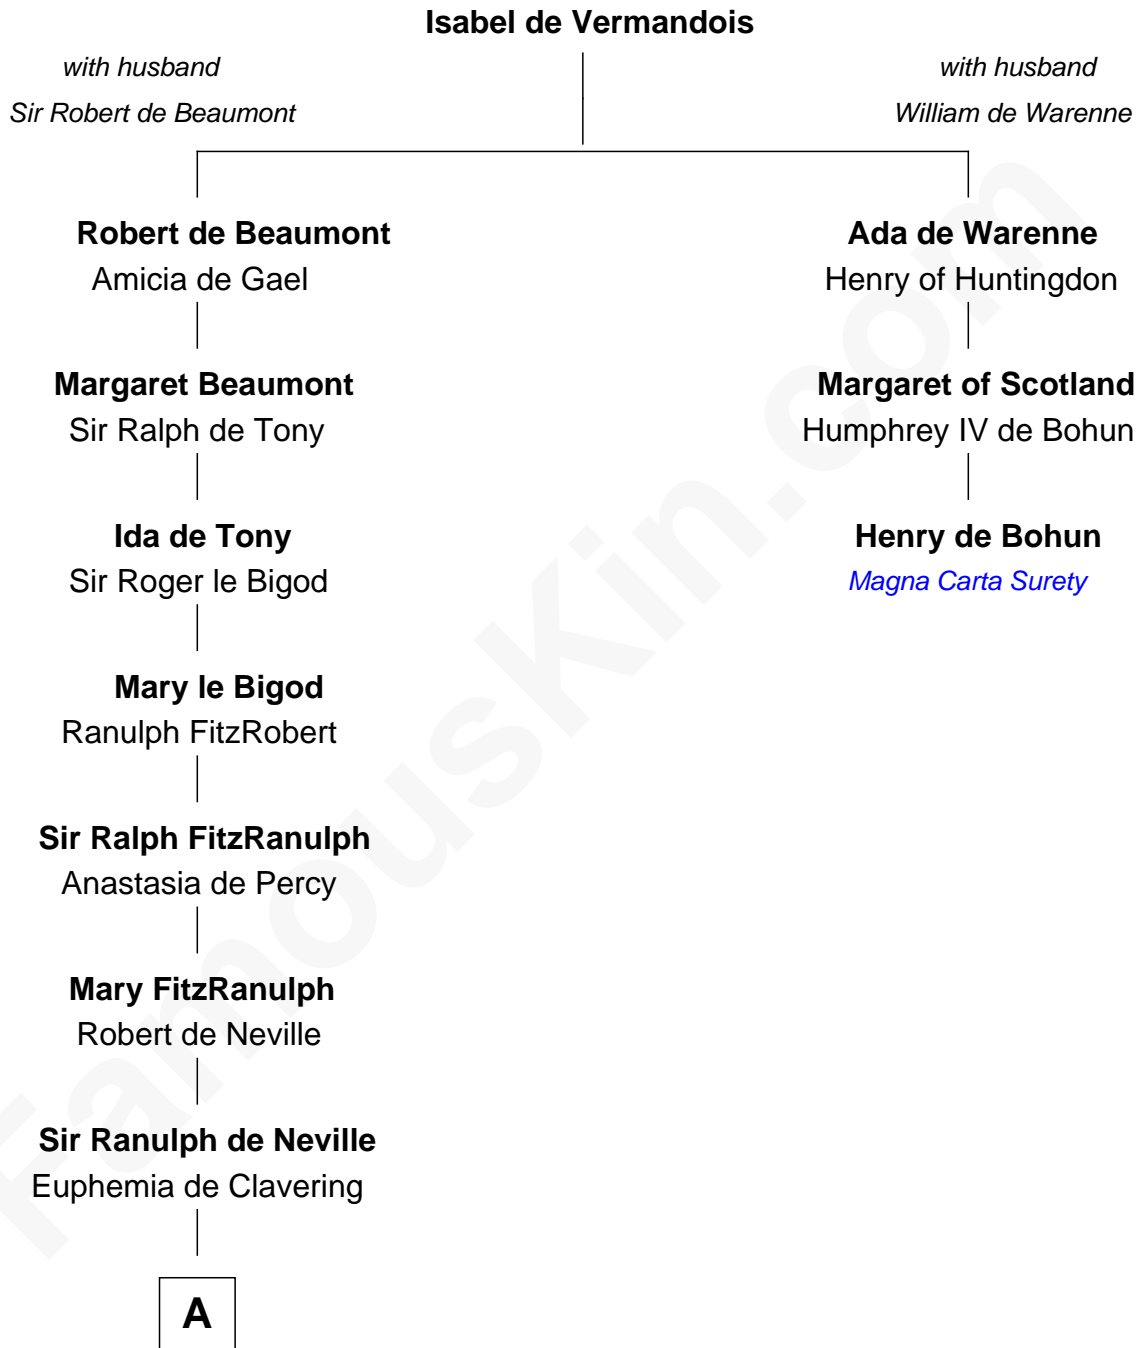

# FamousKin.com

## Relationship Chart of

### Thomas Jefferson

3rd U.S. President and Signer of the Declaration of Independence

2nd cousin 19 times removed of

**Henry de Bohun**  
Magna Carta Surety

**B**

Richard Randolph

Elizabeth Ryland

Col. William Randolph

Mary Isham

Isham Randolph

Jane Rogers

Jane Randolph

Peter Jefferson

Thomas Jefferson

*3rd U.S. President*

FamousKin.com