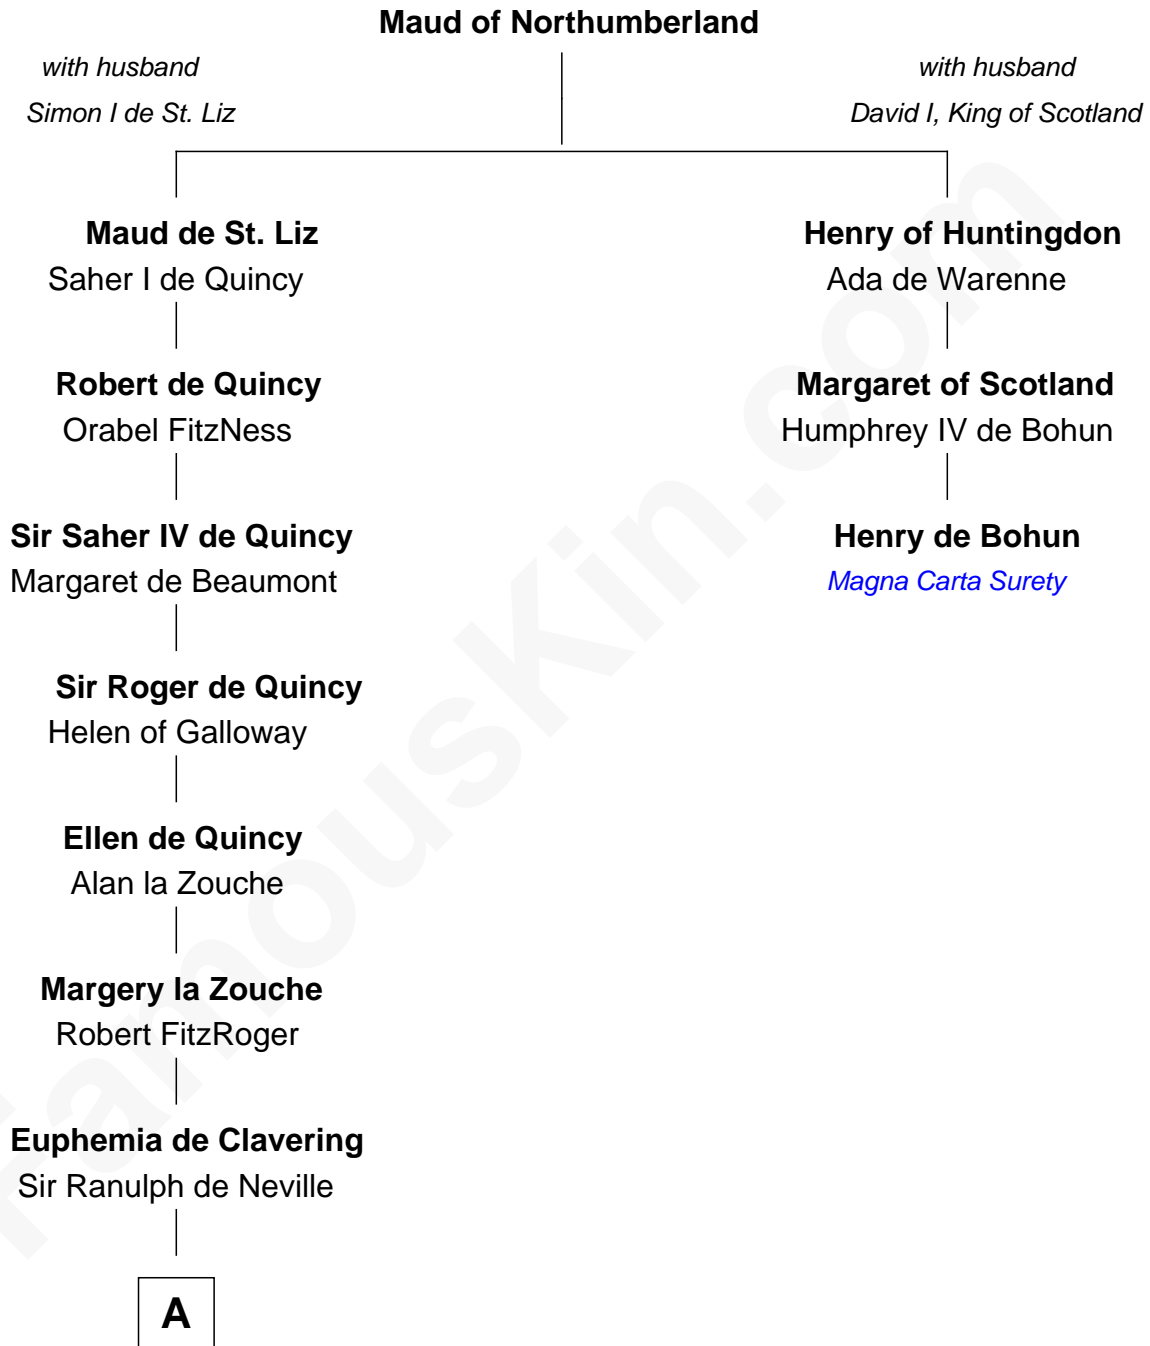

# FamousKin.com

## Relationship Chart of

### Thomas Jefferson

3rd U.S. President and Signer of the Declaration of Independence

2nd cousin 19 times removed of

**Henry de Bohun**  
Magna Carta Surety

**B**

Richard Randolph

Elizabeth Ryland

Col. William Randolph