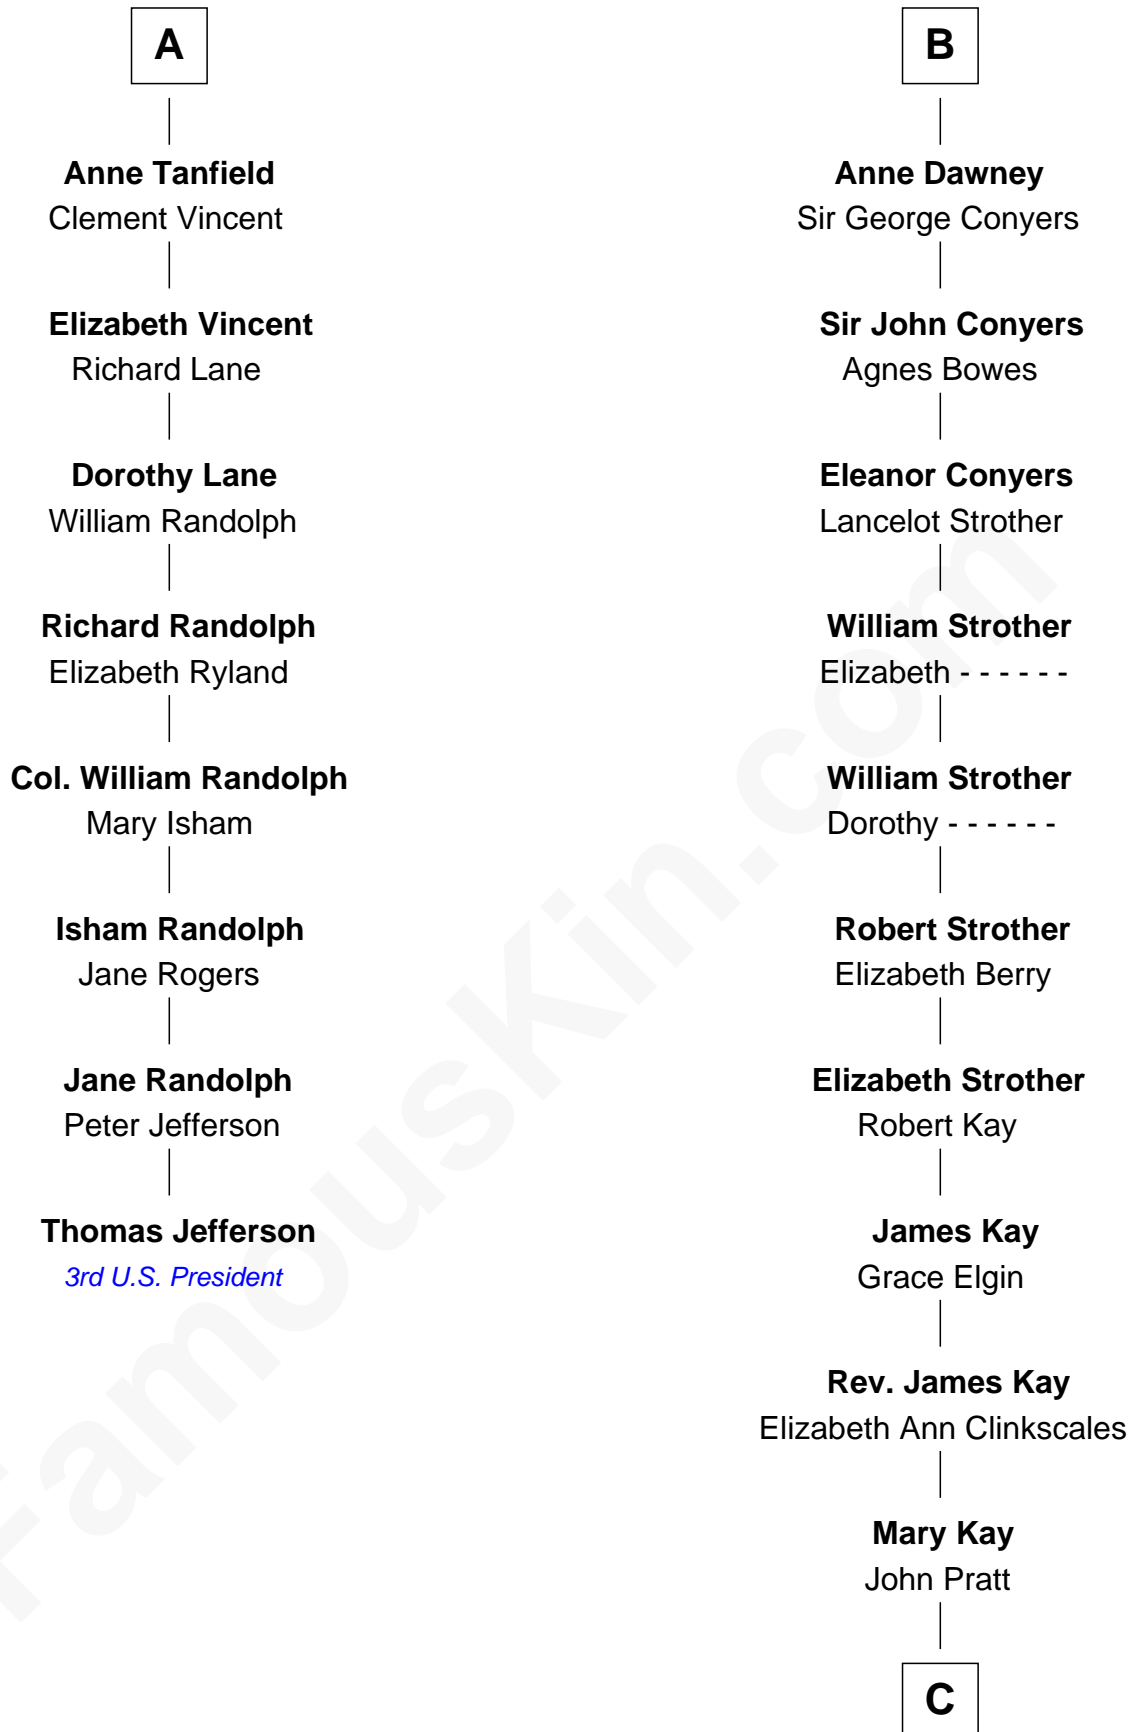

FamousKin.com

Relationship Chart of

Thomas Jefferson

3rd U.S. President and Signer of the Declaration of Independence

14th cousin 6 times removed of

Jimmy Carter

39th U.S. President

Sir William de Bohun
Elizabeth de Badlesmere

C

James E. Pratt

Sophonra C. Cowan

Nina Pratt

William Archibald Carter

Earl Carter

Lillian Gordy

Jimmy Carter

39th U.S. President

FamousKin.com