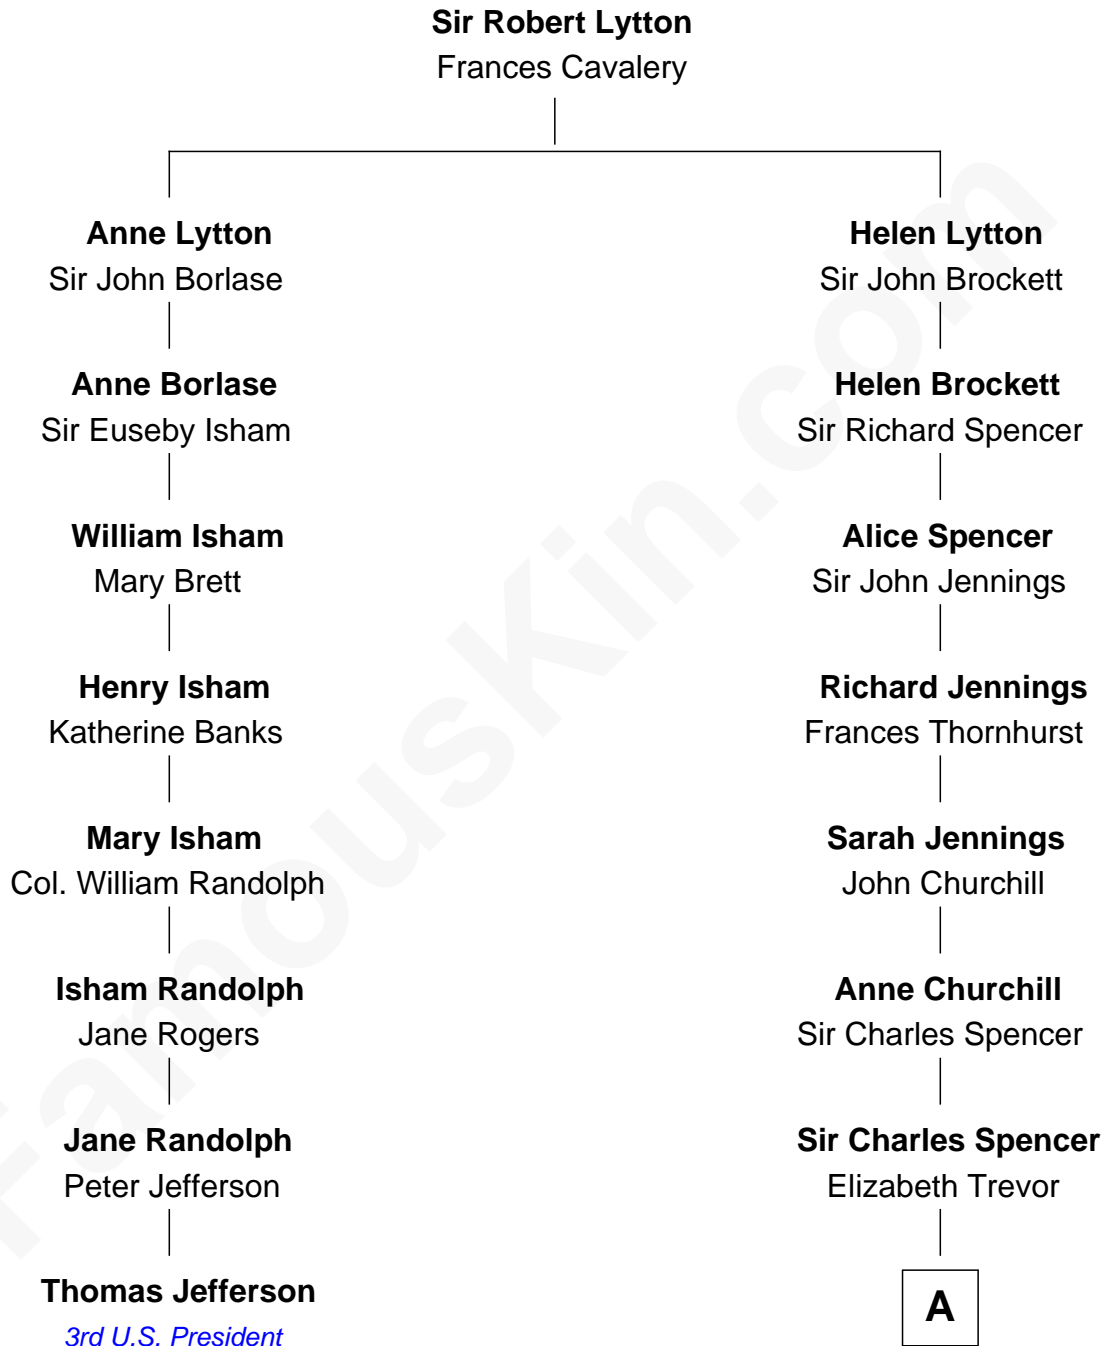

## Relationship Chart of

### Thomas Jefferson

*3rd U.S. President and Signer of the Declaration of Independence*

7th cousin 5 times removed of

### Sir Winston Churchill

*Prime Minister of the United Kingdom*

**A**

—  
**Sir George Spencer**

Caroline Russell

—  
**George Spencer**

Susan Stewart

—  
**Sir George Spencer-Churchill**