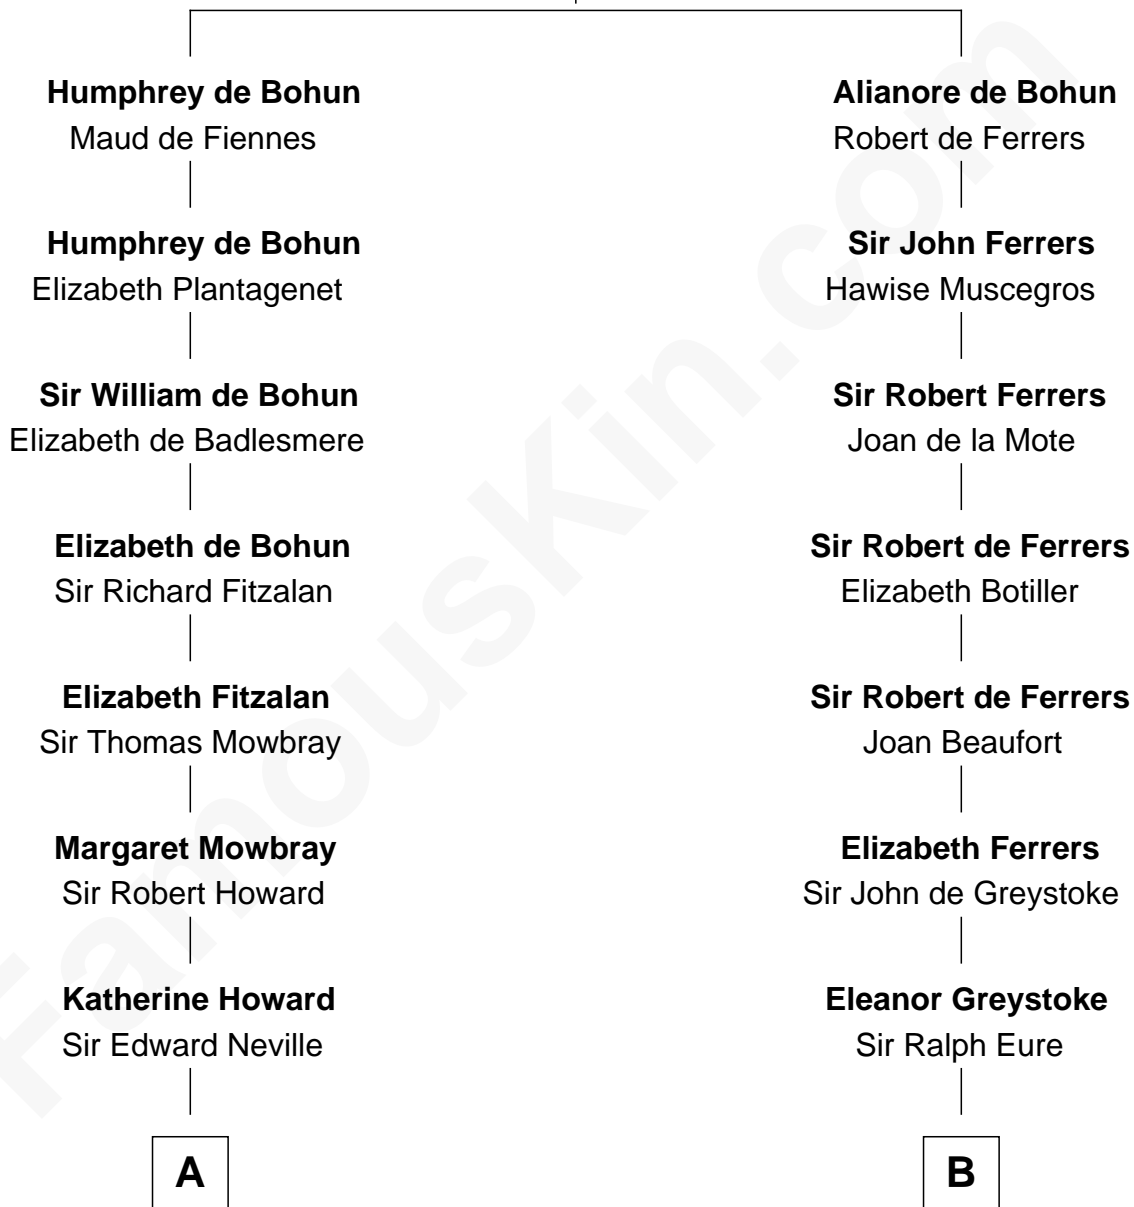

FamousKin.com

Relationship Chart of

Thomas Jefferson

3rd U.S. President and Signer of the Declaration of Independence

17th cousin 4 times removed of

William Howard Taft
27th U.S. President

Sir Humphrey de Bohun
Eleanor de Braiose

C

|
Abner Rawson

Mary Allen

|
Rhoda Rawson

Aaron Taft

|
Peter Rawson Taft

Sylvia Howard

|
Alphonso Taft

Louisa Maria Torrey

|
William Howard Taft

27th U.S. President