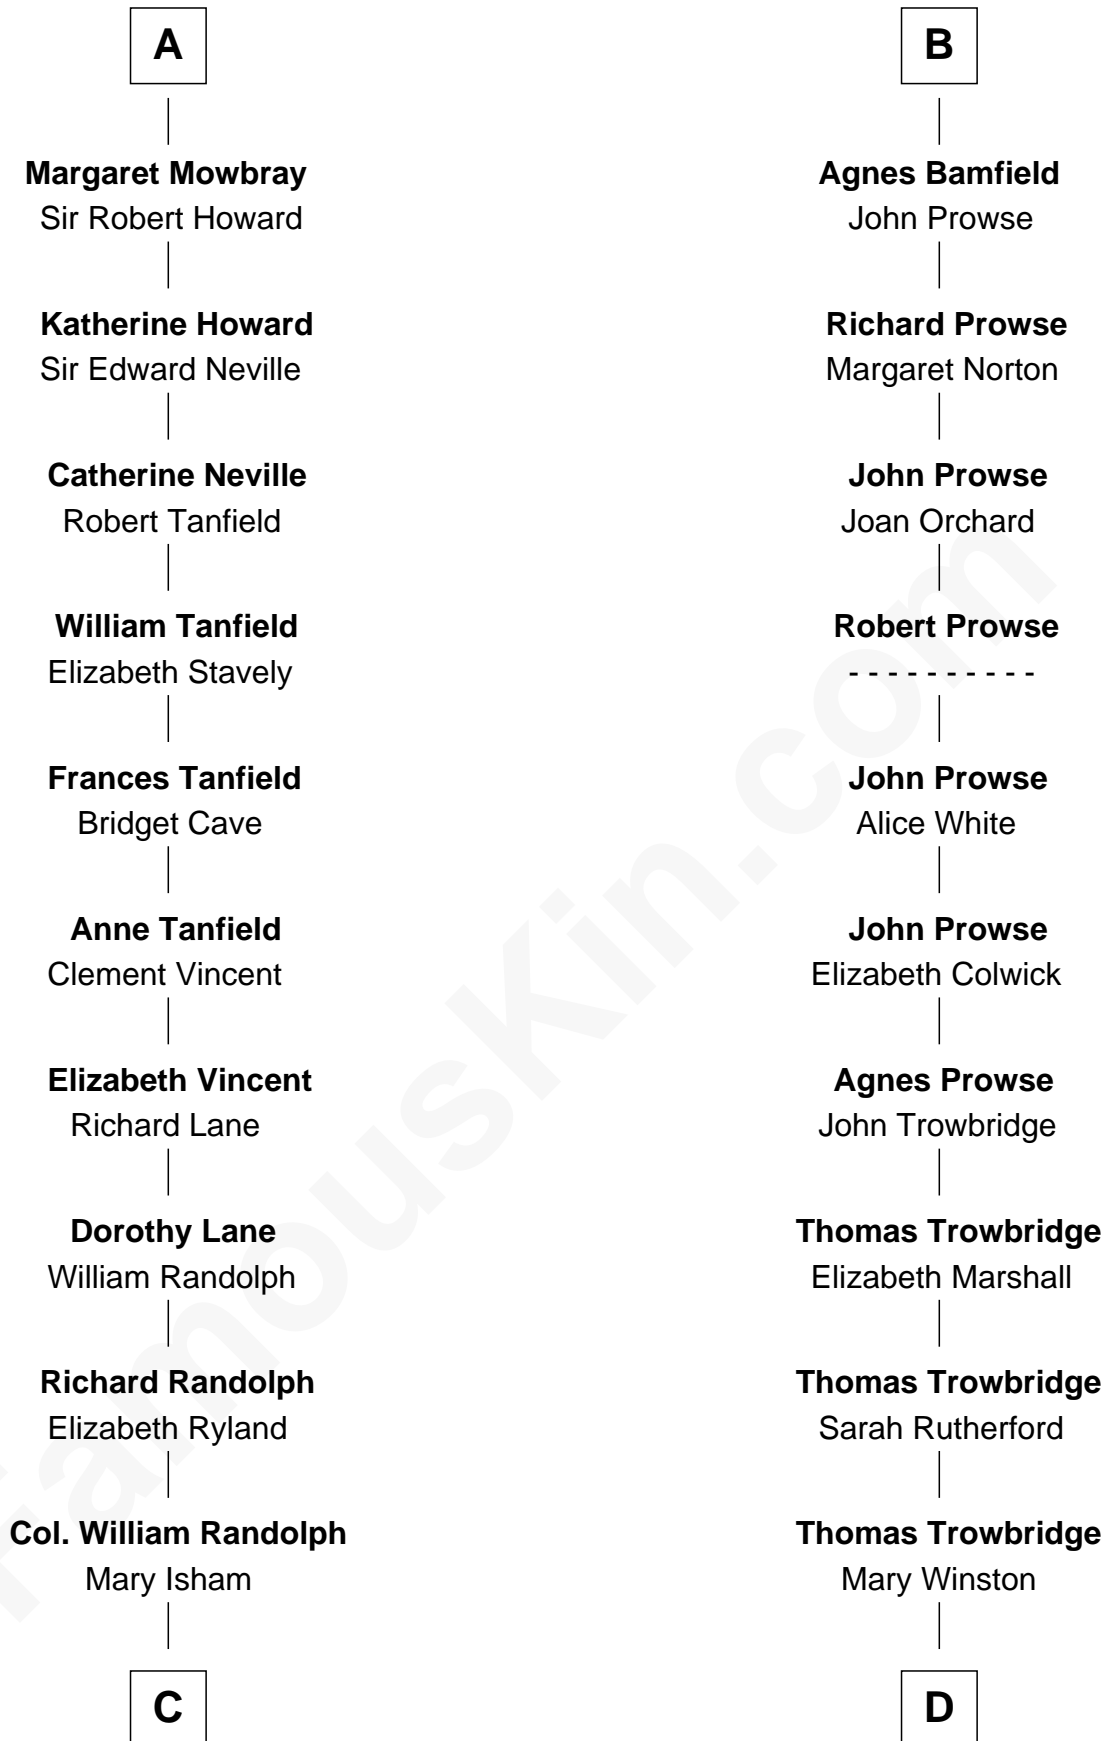

## Relationship Chart of

### Thomas Jefferson

3rd U.S. President and Signer of the Declaration of Independence

19th cousin 2 times removed of

**Rutherford B. Hayes**  
19th U.S. President

**Sir Geoffrey FitzPiers**  
Aveline de Clare

**C**

**Isham Randolph**

Jane Rogers

**Jane Randolph**

Peter Jefferson

**Thomas Jefferson**

*3rd U.S. President*

**D**