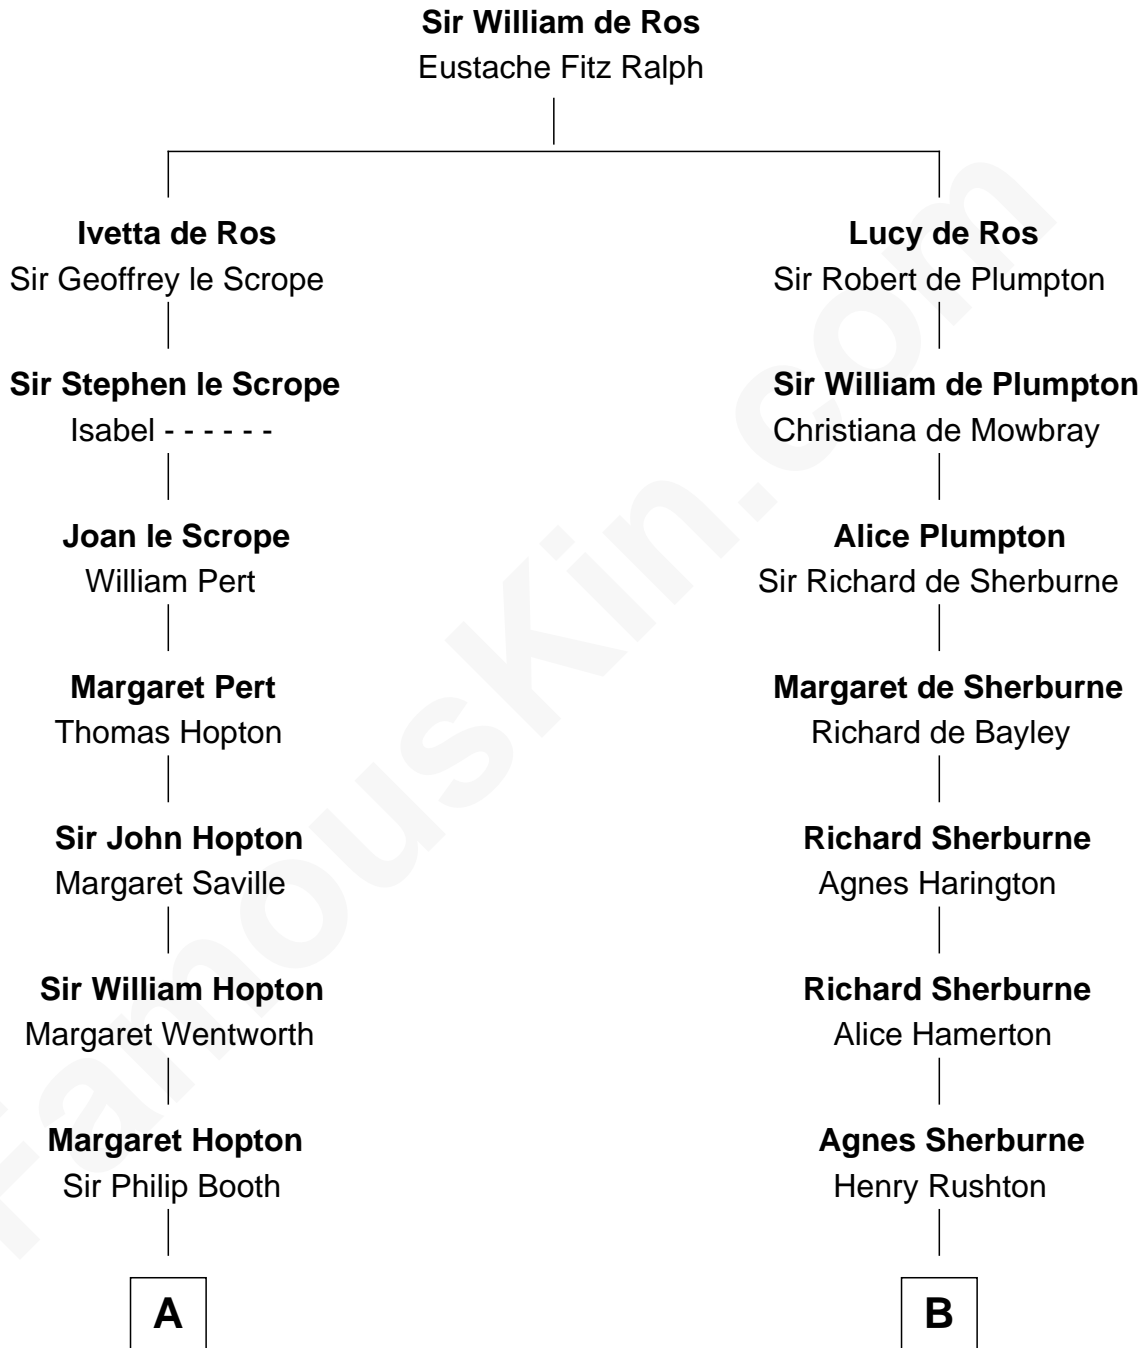

FamousKin.com

Relationship Chart of

Thomas Jefferson

3rd U.S. President and Signer of the Declaration of Independence

16th cousin 3 times removed of

Rutherford B. Hayes
19th U.S. President

C

Roger Cornwall alias Birchard

Drusilla Austin

Sophia Birchard

Rutherford Hayes

Rutherford B. Hayes

19th U.S. President

FamousKin.com