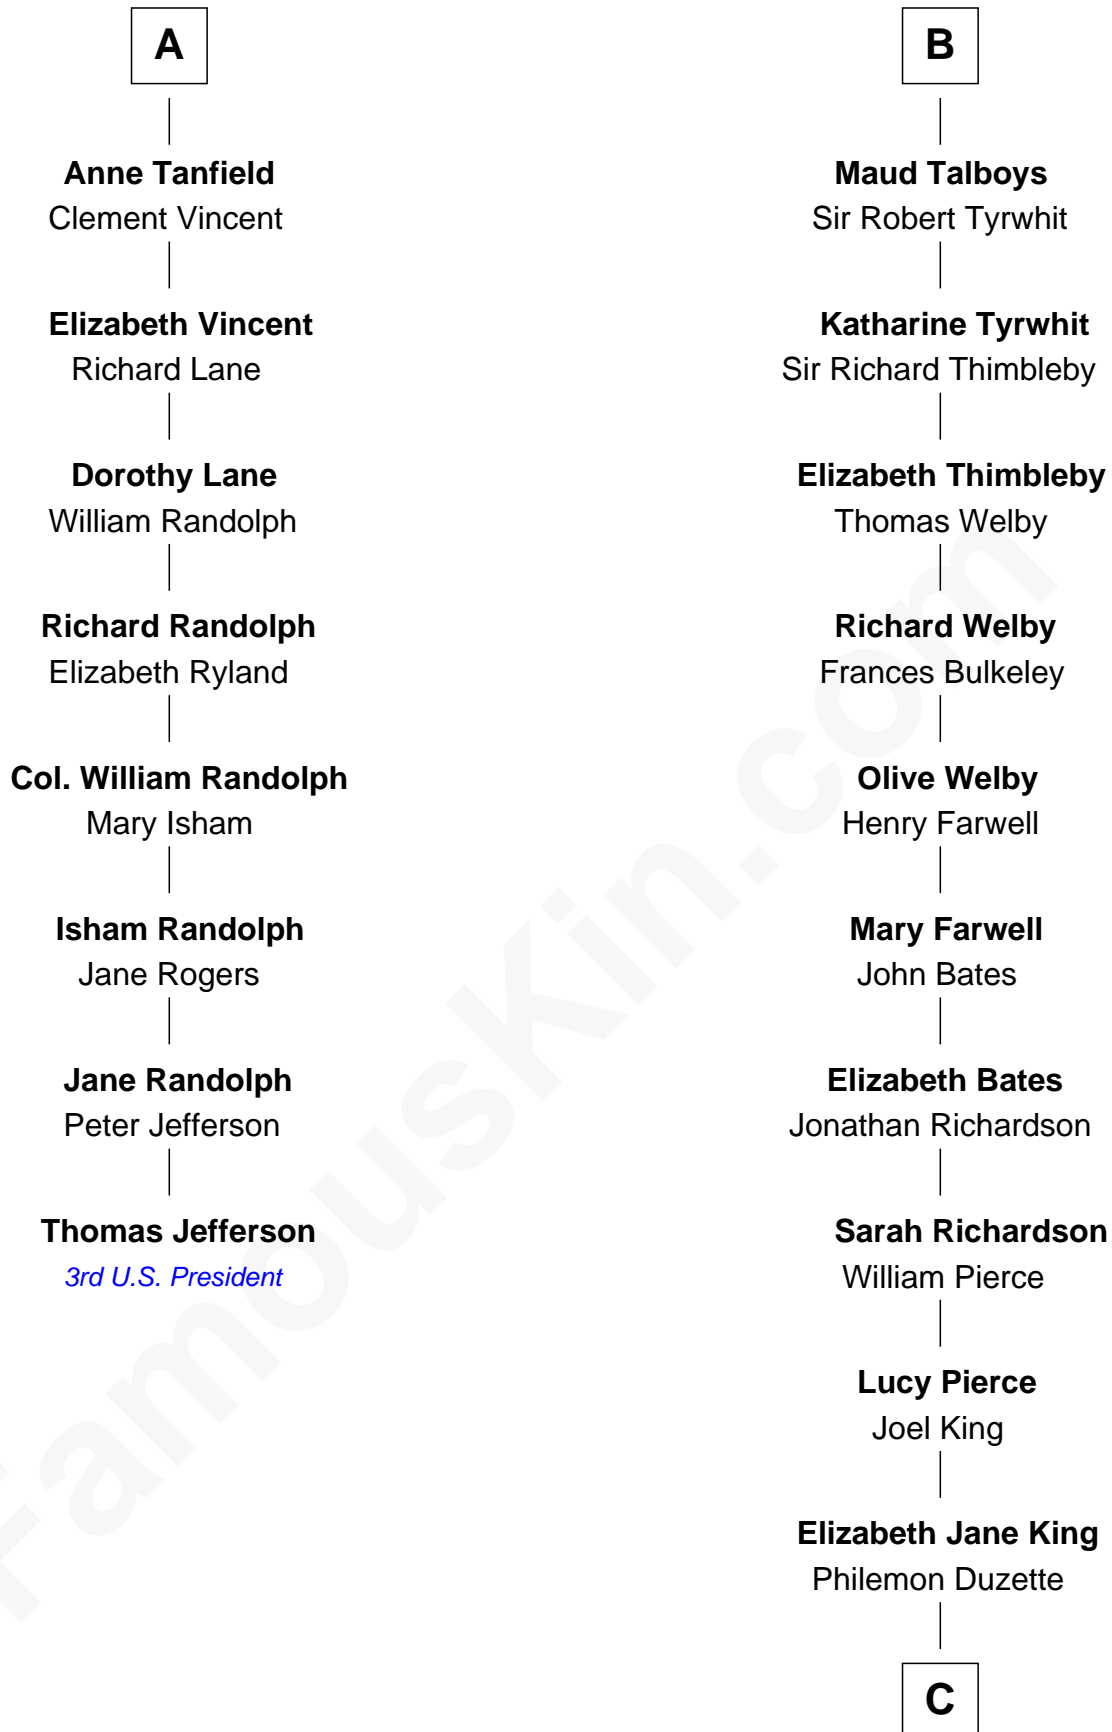

FamousKin.com

Relationship Chart of

Thomas Jefferson

3rd U.S. President and Signer of the Declaration of Independence

14th cousin 7 times removed of

Mitt Romney

70th Governor of Massachusetts

Sir Hugh I de Audley

Sir Robert Talboys
Elizabeth Heron

B

C

Clarissa Minerva Duzette

Lewis Robison

Charles Edward Robison

Rosetta Mary Berry

Alma Luella Robison